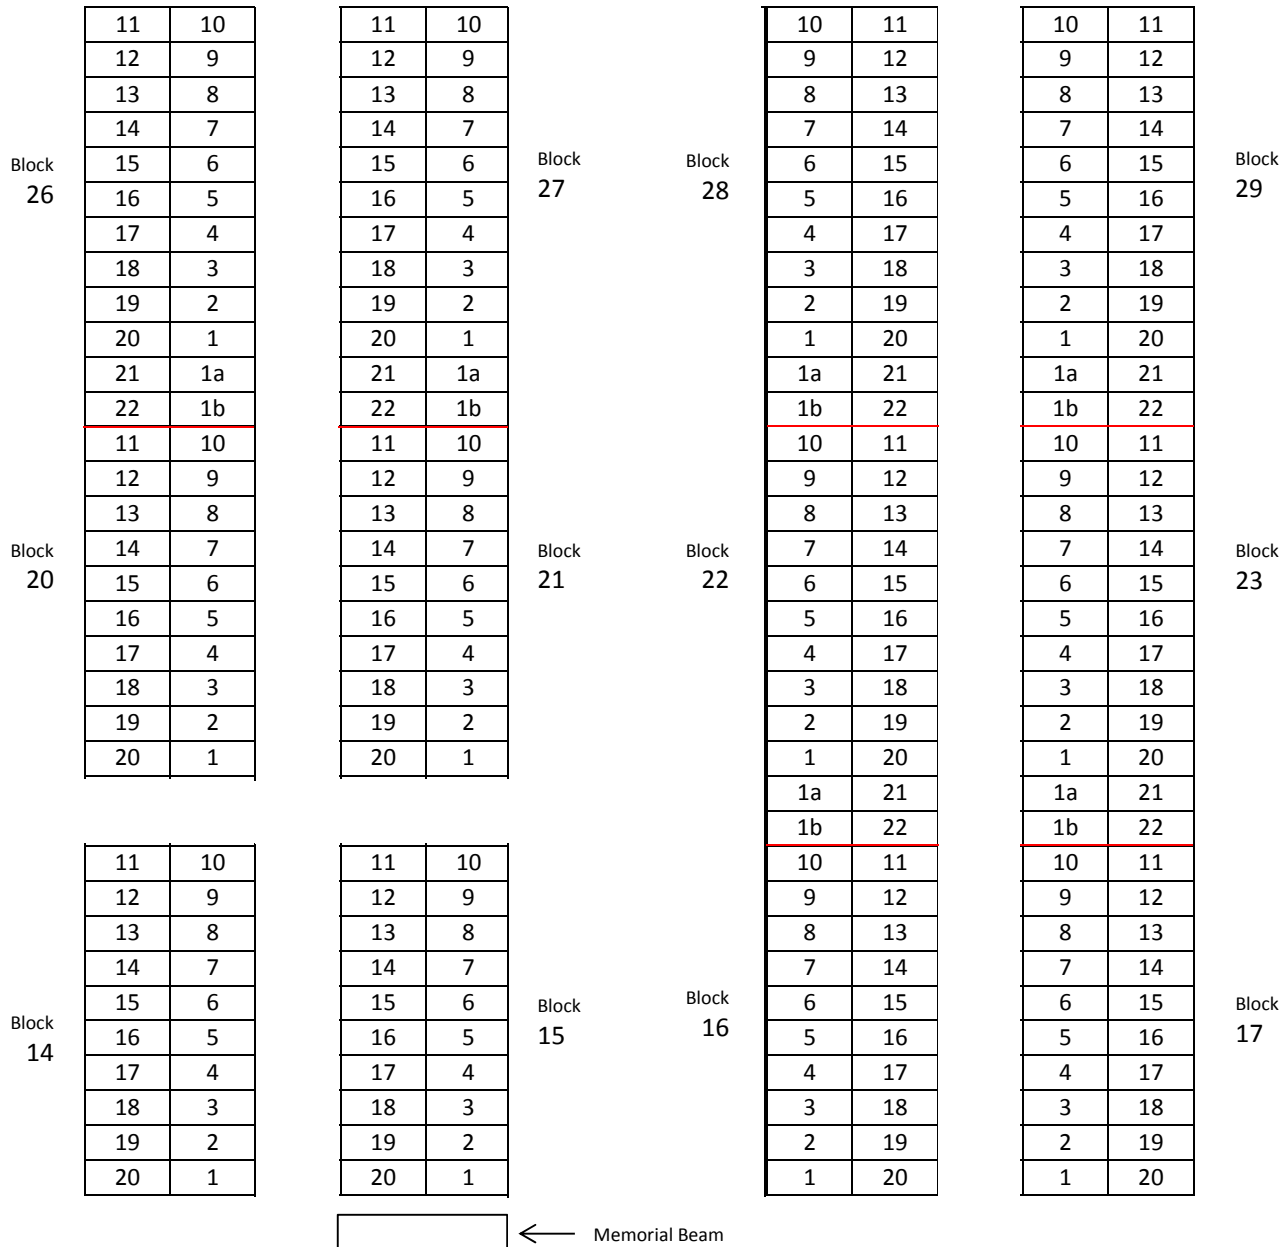

PAPAKAIO CEMETERY

To Pukeuri/Oamaru ← SH 83 → to Kurow/Omarama

The Google Earth image above shows the layout of Papakaio Cemetery.

The Blocks & Plots are enlarged on the left.

Plan drawn by Helen M. Laney, April 2014