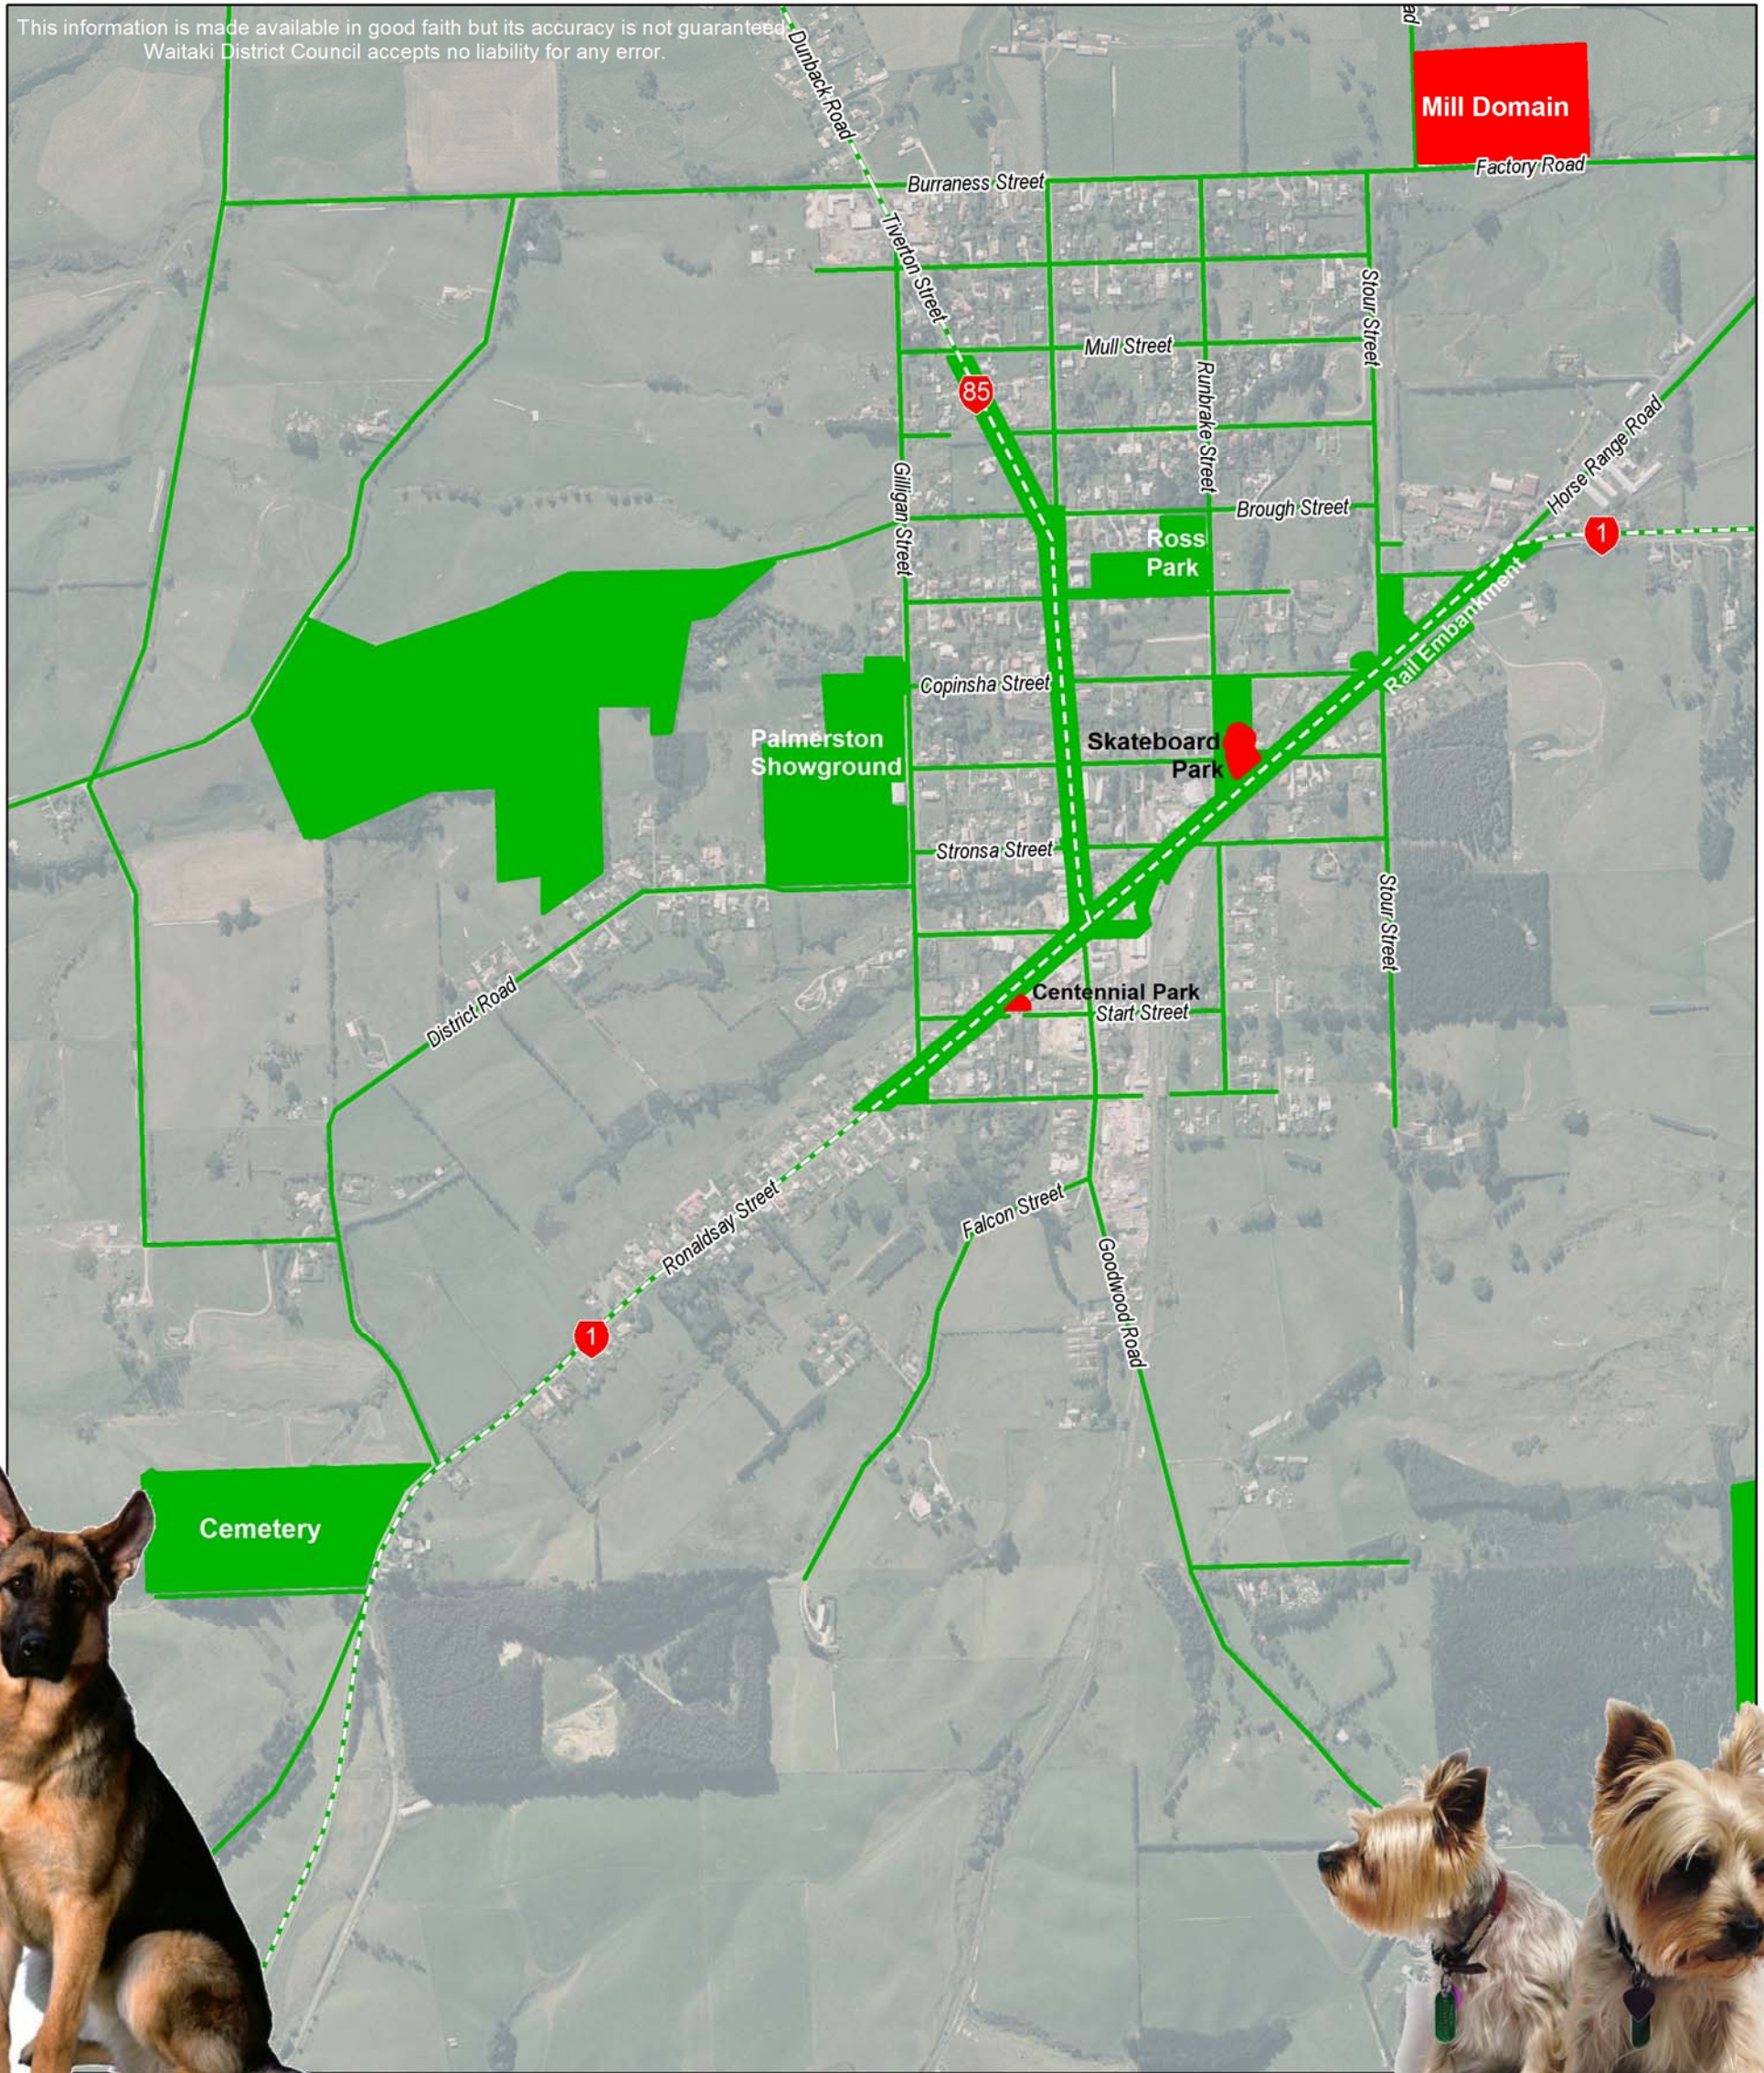

This information is made available in good faith but its accuracy is not guaranteed. Waitaki District Council accepts no liability for any error.

On Lead Only Dog Areas

All public streets and
all grazed Council Reserves

Dogs Prohibited

Commercial Areas, all sportsgrounds,
within 10m of childrens play equipment
on Council managed reserves,
within 10m of protected wildlife colonies
and in all relevant reserves during
lambing season