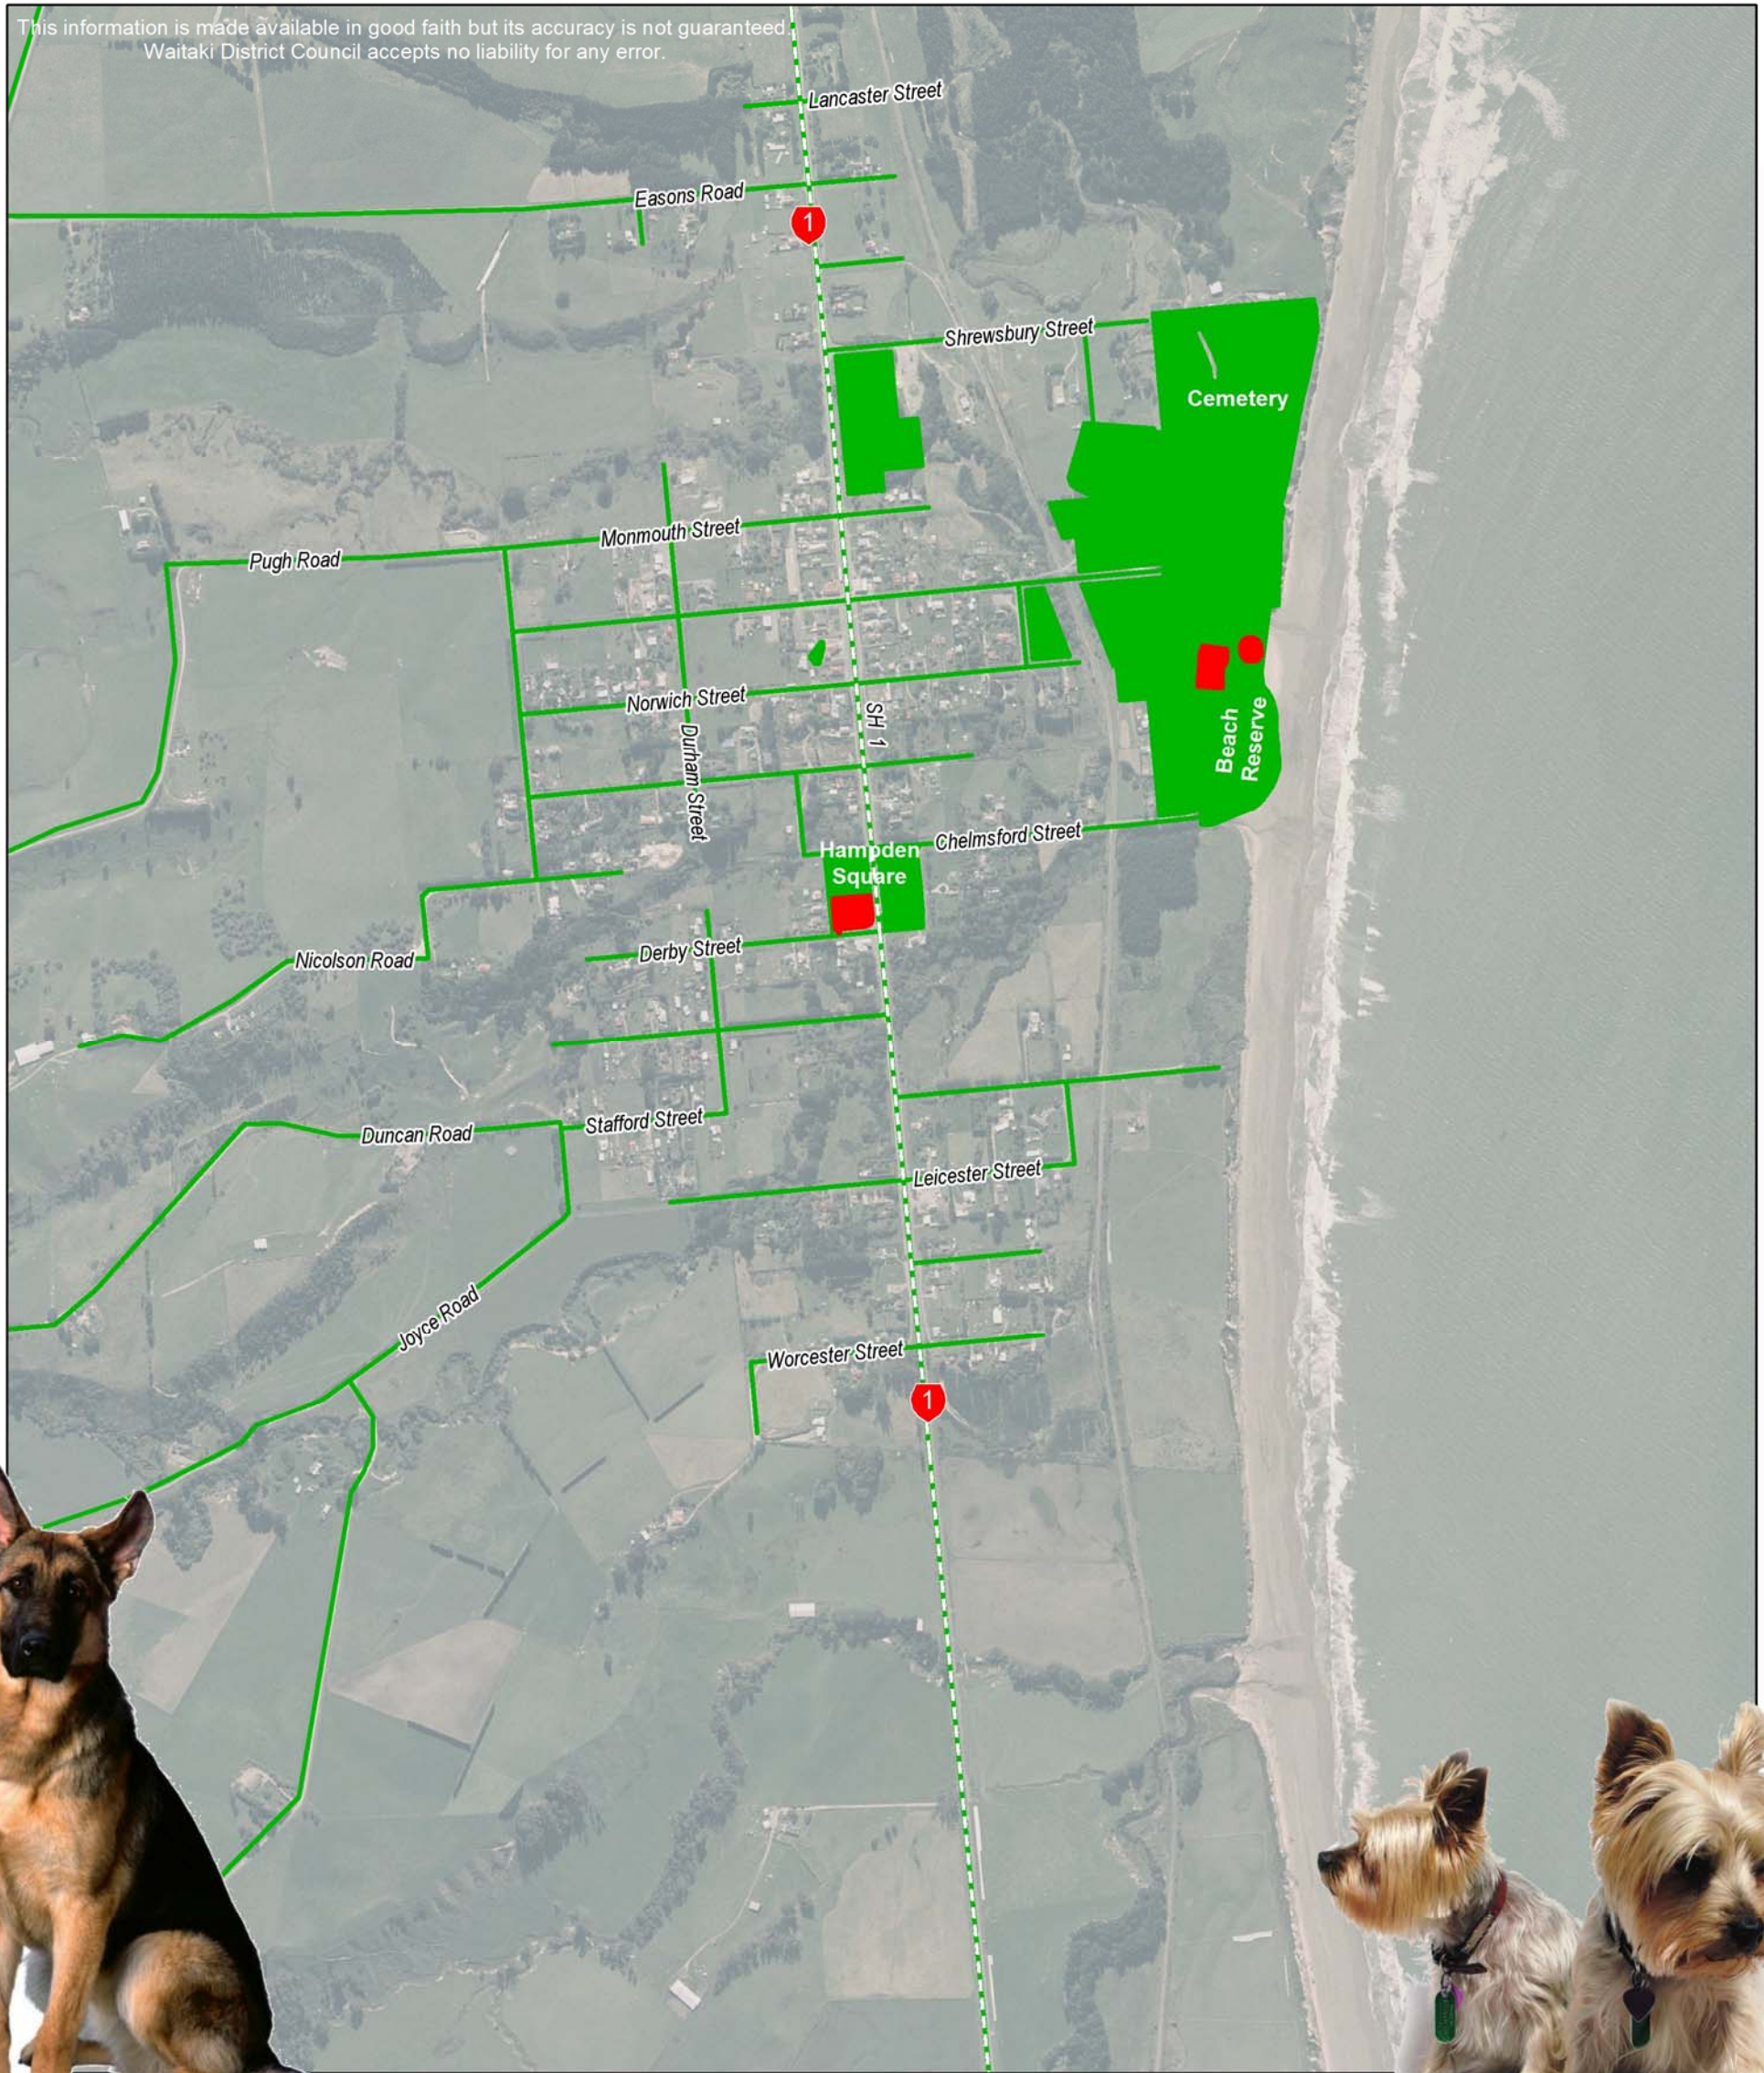

This information is made available in good faith but its accuracy is not guaranteed
Waitaki District Council accepts no liability for any error.

On Lead Only Dog Areas

All public streets and
all grazed Council Reserves

Dogs Prohibited

Commercial Areas, all sportsgrounds,
within 10m of childrens play equipment
on Council managed reserves,
within 10m of protected wildlife colonies
and in all relevant reserves during
lambing season