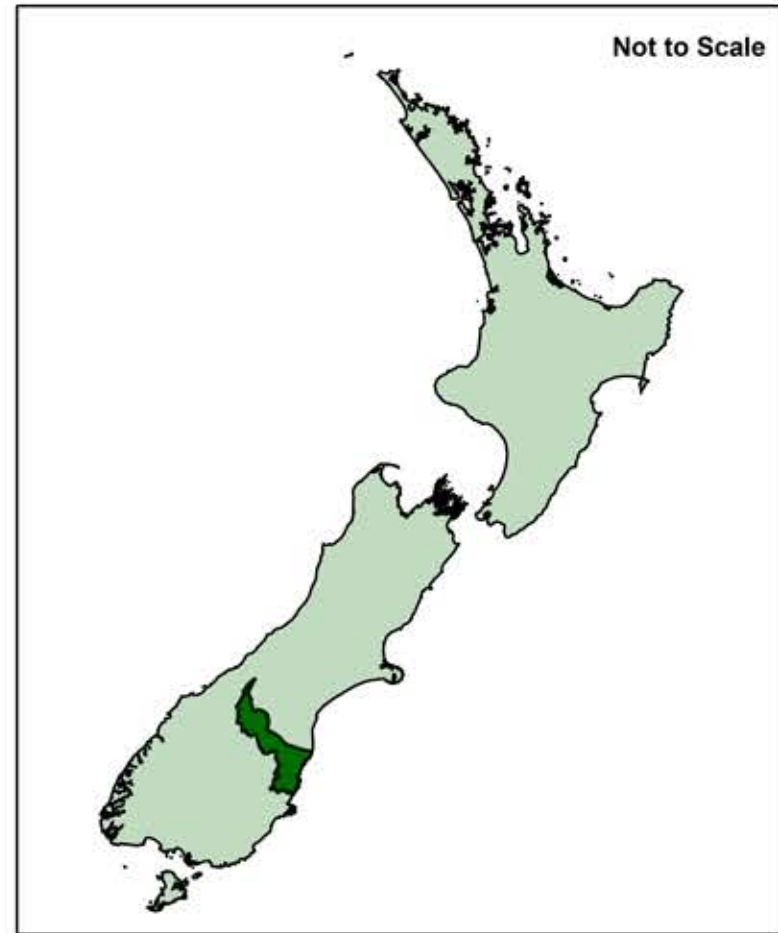

Waitaki
DISTRICT COUNCIL
TE KAUNIHERA A ROHE O WAITAKI

This information is made available in good faith but its accuracy is not guaranteed. Waitaki District Council accepts no liability for any error.

Waihemo Ward Waitaki District

Waitaki District, New Zealand

Waihemo Ward, Waitaki District