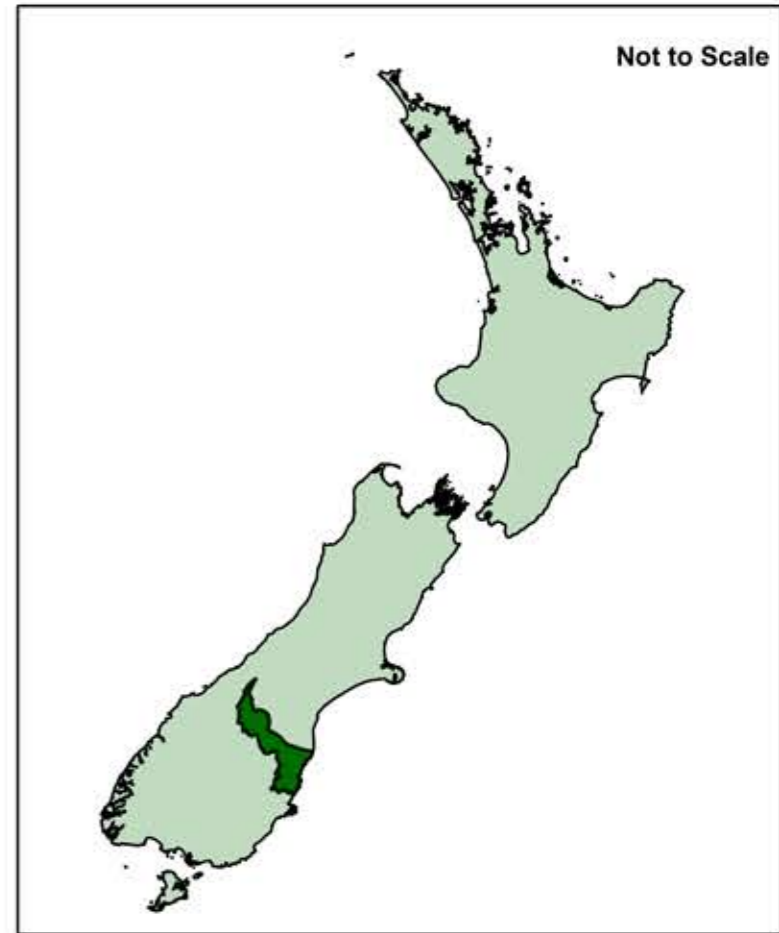

Waitaki
DISTRICT COUNCIL
TE KAUNIHERA A ROHE O WAITAKI

This information is made available in good faith but its accuracy is not guaranteed. Waitaki District Council accepts no liability for any error.

Oamaru Ward Waitaki District

Waitaki District, New Zealand

Oamaru Ward, Waitaki District