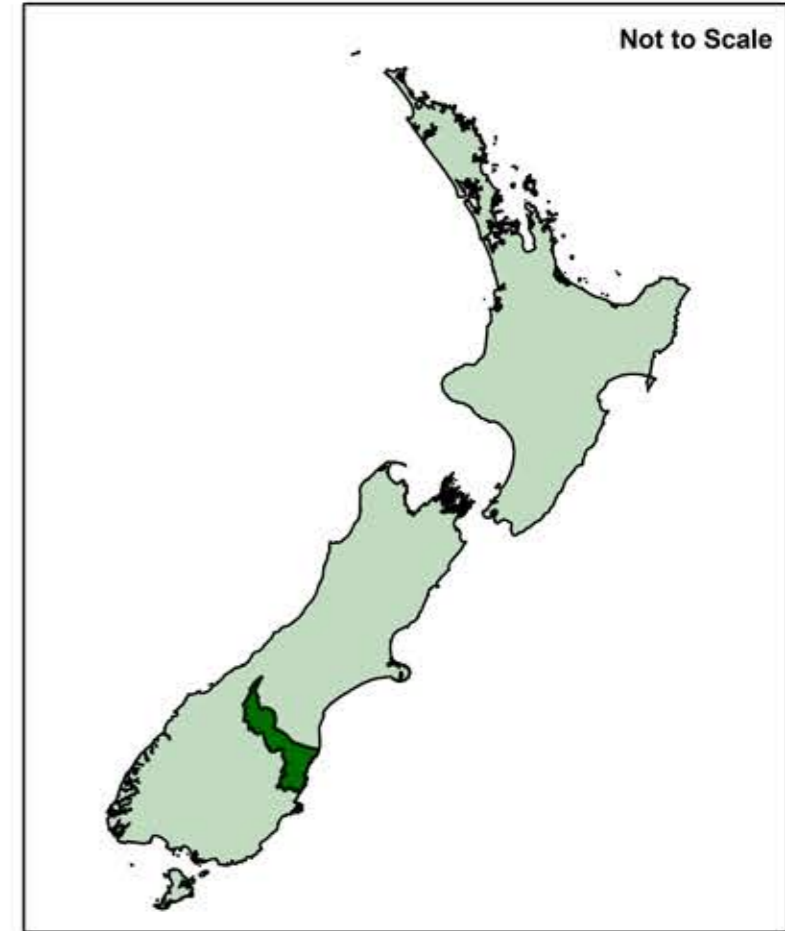

Waitaki
DISTRICT COUNCIL
TE KAUNIHERA A ROHE O WAITAKI

This information is made available in good faith but its accuracy is not guaranteed. Waitaki District Council accepts no liability for any error.

Corriedale Ward Waitaki District

Waitaki District, New Zealand

Corriedale Ward, Waitaki District