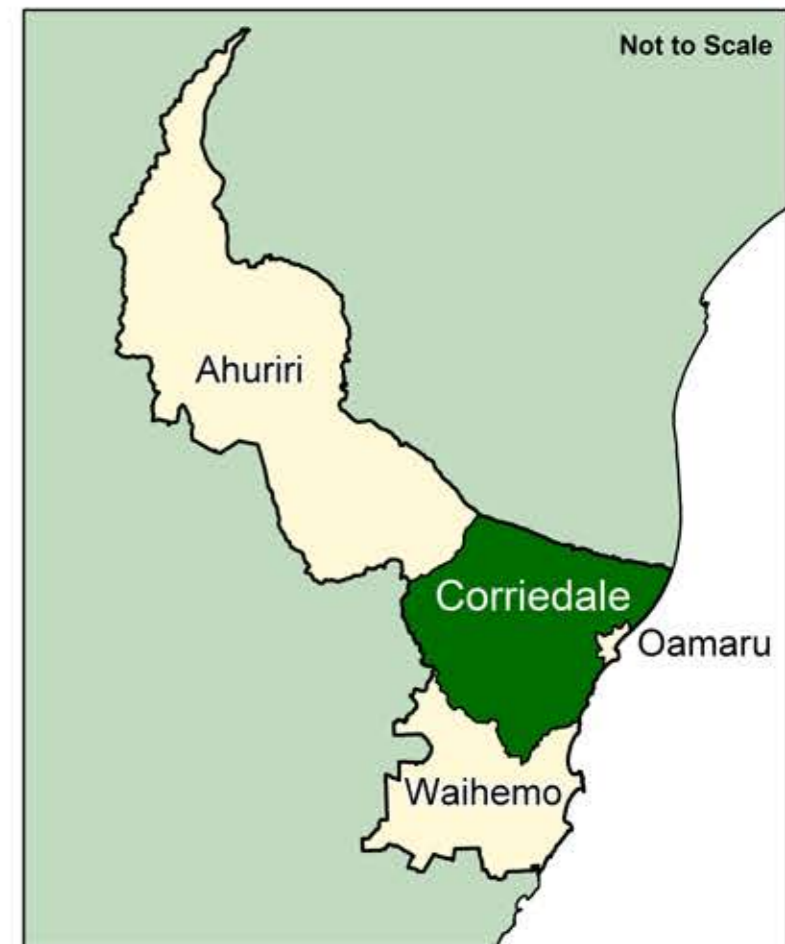

Waitaki
DISTRICT COUNCIL
TE KAUNIHERA A ROHE O WAITAKI

This information is made available in good faith but its accuracy is not guaranteed. Waitaki District Council accepts no liability for any error.

Corriedale Ward Waitaki District

Waitaki District, New Zealand

Corriedale Ward, Waitaki District