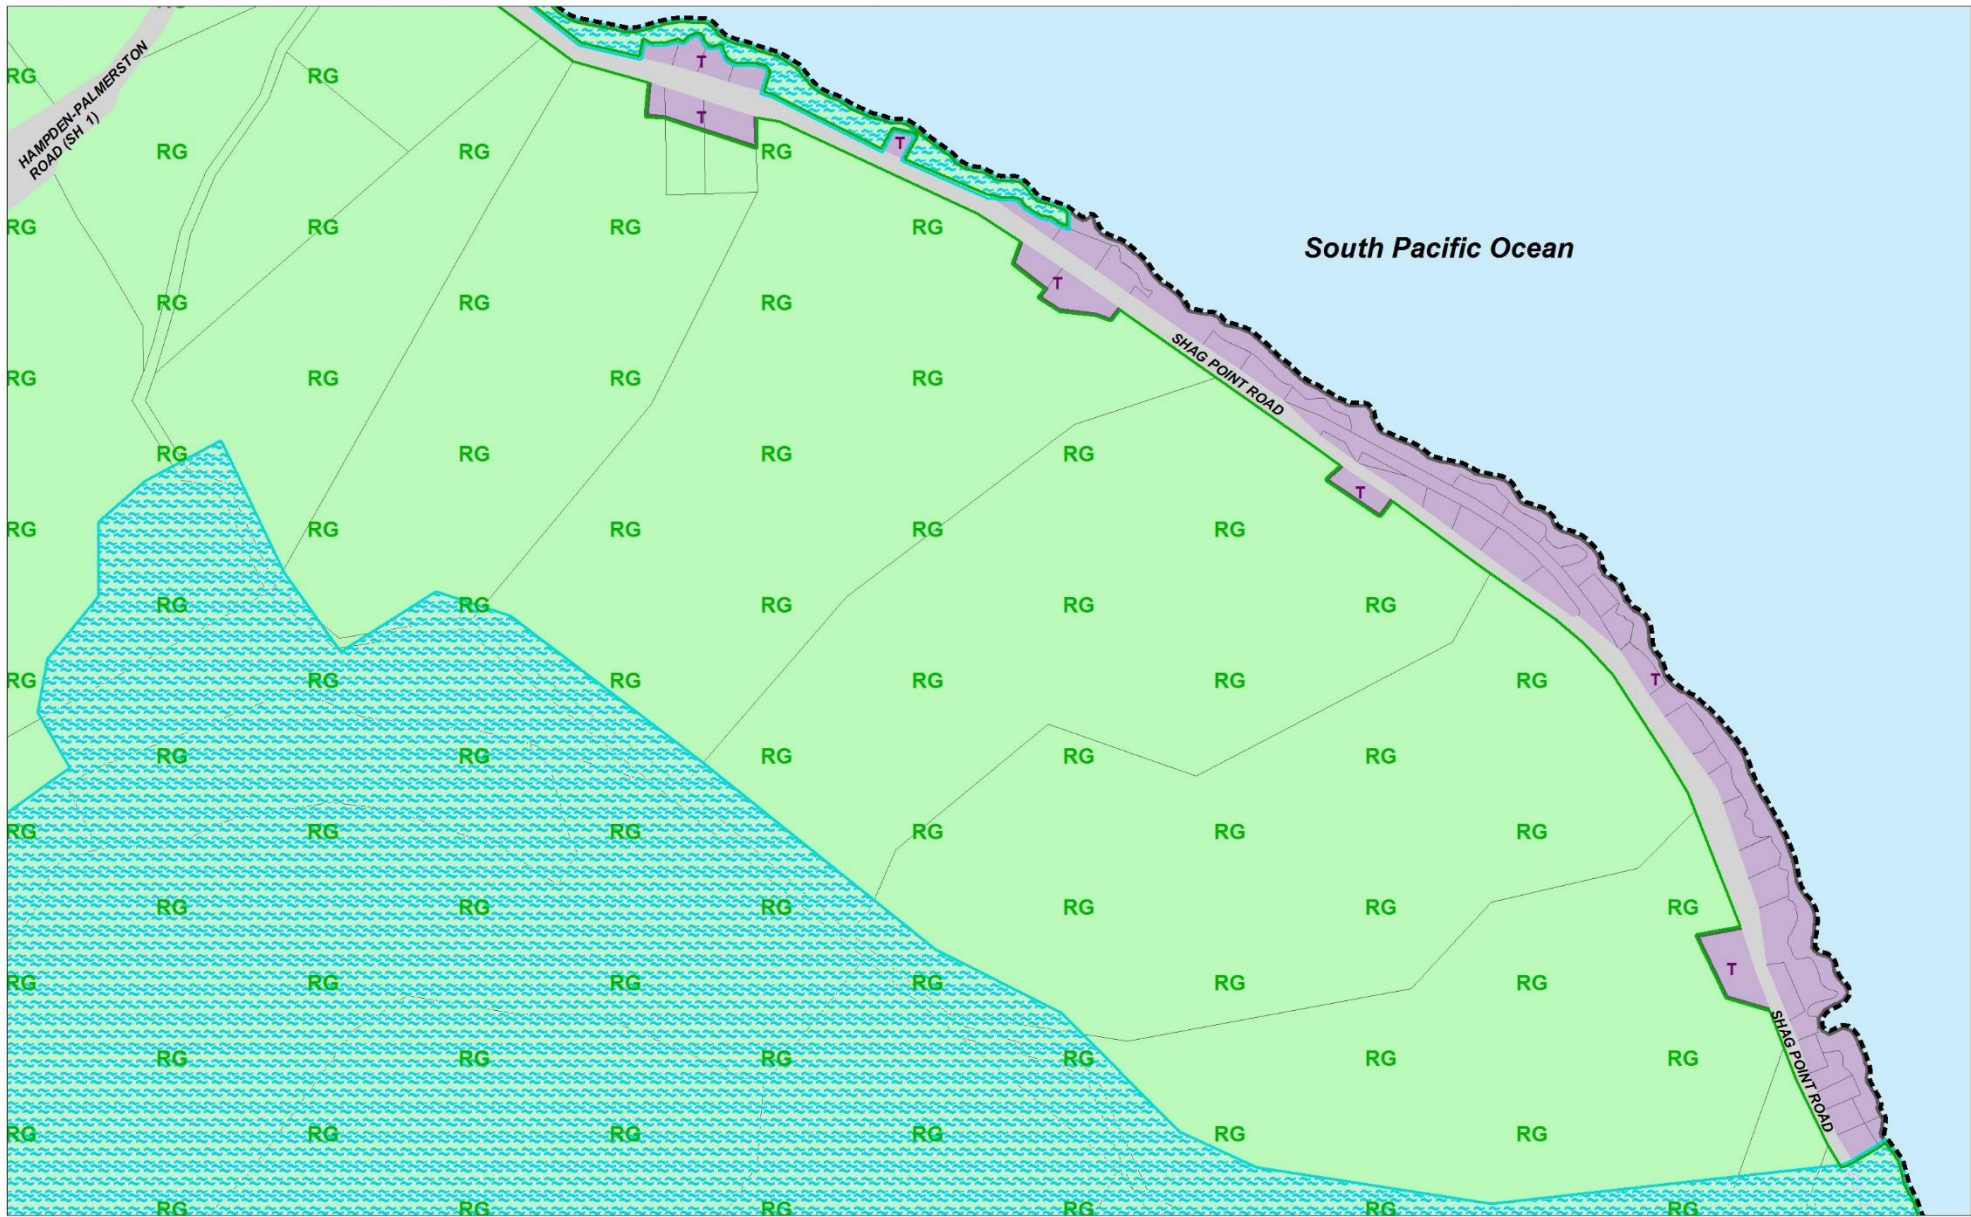

COPYRIGHT
Copyright of these District Plan maps is owned by the Waitaki District Council. Any unauthorised copying or adaptation of the whole or a substantial part of the whole work in two or three dimensions is an infringement of copyright

Notation

-  Heritage Item
-  Archaeological Item
-  Sites of Natural Significance
-  Areas of Flooding Risk
-  High Class Soils

This information is made available in good faith but its accuracy is not guaranteed. Waitaki District Council accepts no liability for any error. Cadastral information derived from LINZ CRS Crown Copyright 2010

Zone

- | | | | | | |
|---|--|---|--|--|---|
|  Outstanding Natural Feature |  Omarama Airfield A |  Business 1A |  Oamaru Airport |  Noise Control Boundaries |  Waterways |
|  Outstanding Natural Landscape |  Township |  Business 2 |  Macraes Mining |  Conical or Horizontal Surface Boundaries |  Coast |
|  Significant Coastal Landscape |  Rural Residential |  Business 3 |  Cement Policy |  Approach & Site Surface Guidelines |  Parcel |
|  Significant Natural Feature |  Residential 1 |  Business 3A |  Designation Area or Site |  Flight Protection Area |  WDC Boundary |
|  Rural General |  Residential |  Business 4 |  |  Railway |  Local Authority |
|  Rural Scenic |  Business H |  Business 5 | |  High Voltage Power Line |  Other Roads |
|  Omarama Airfield B |  Business 1 |  Business 6 | |  WDC Roads | |