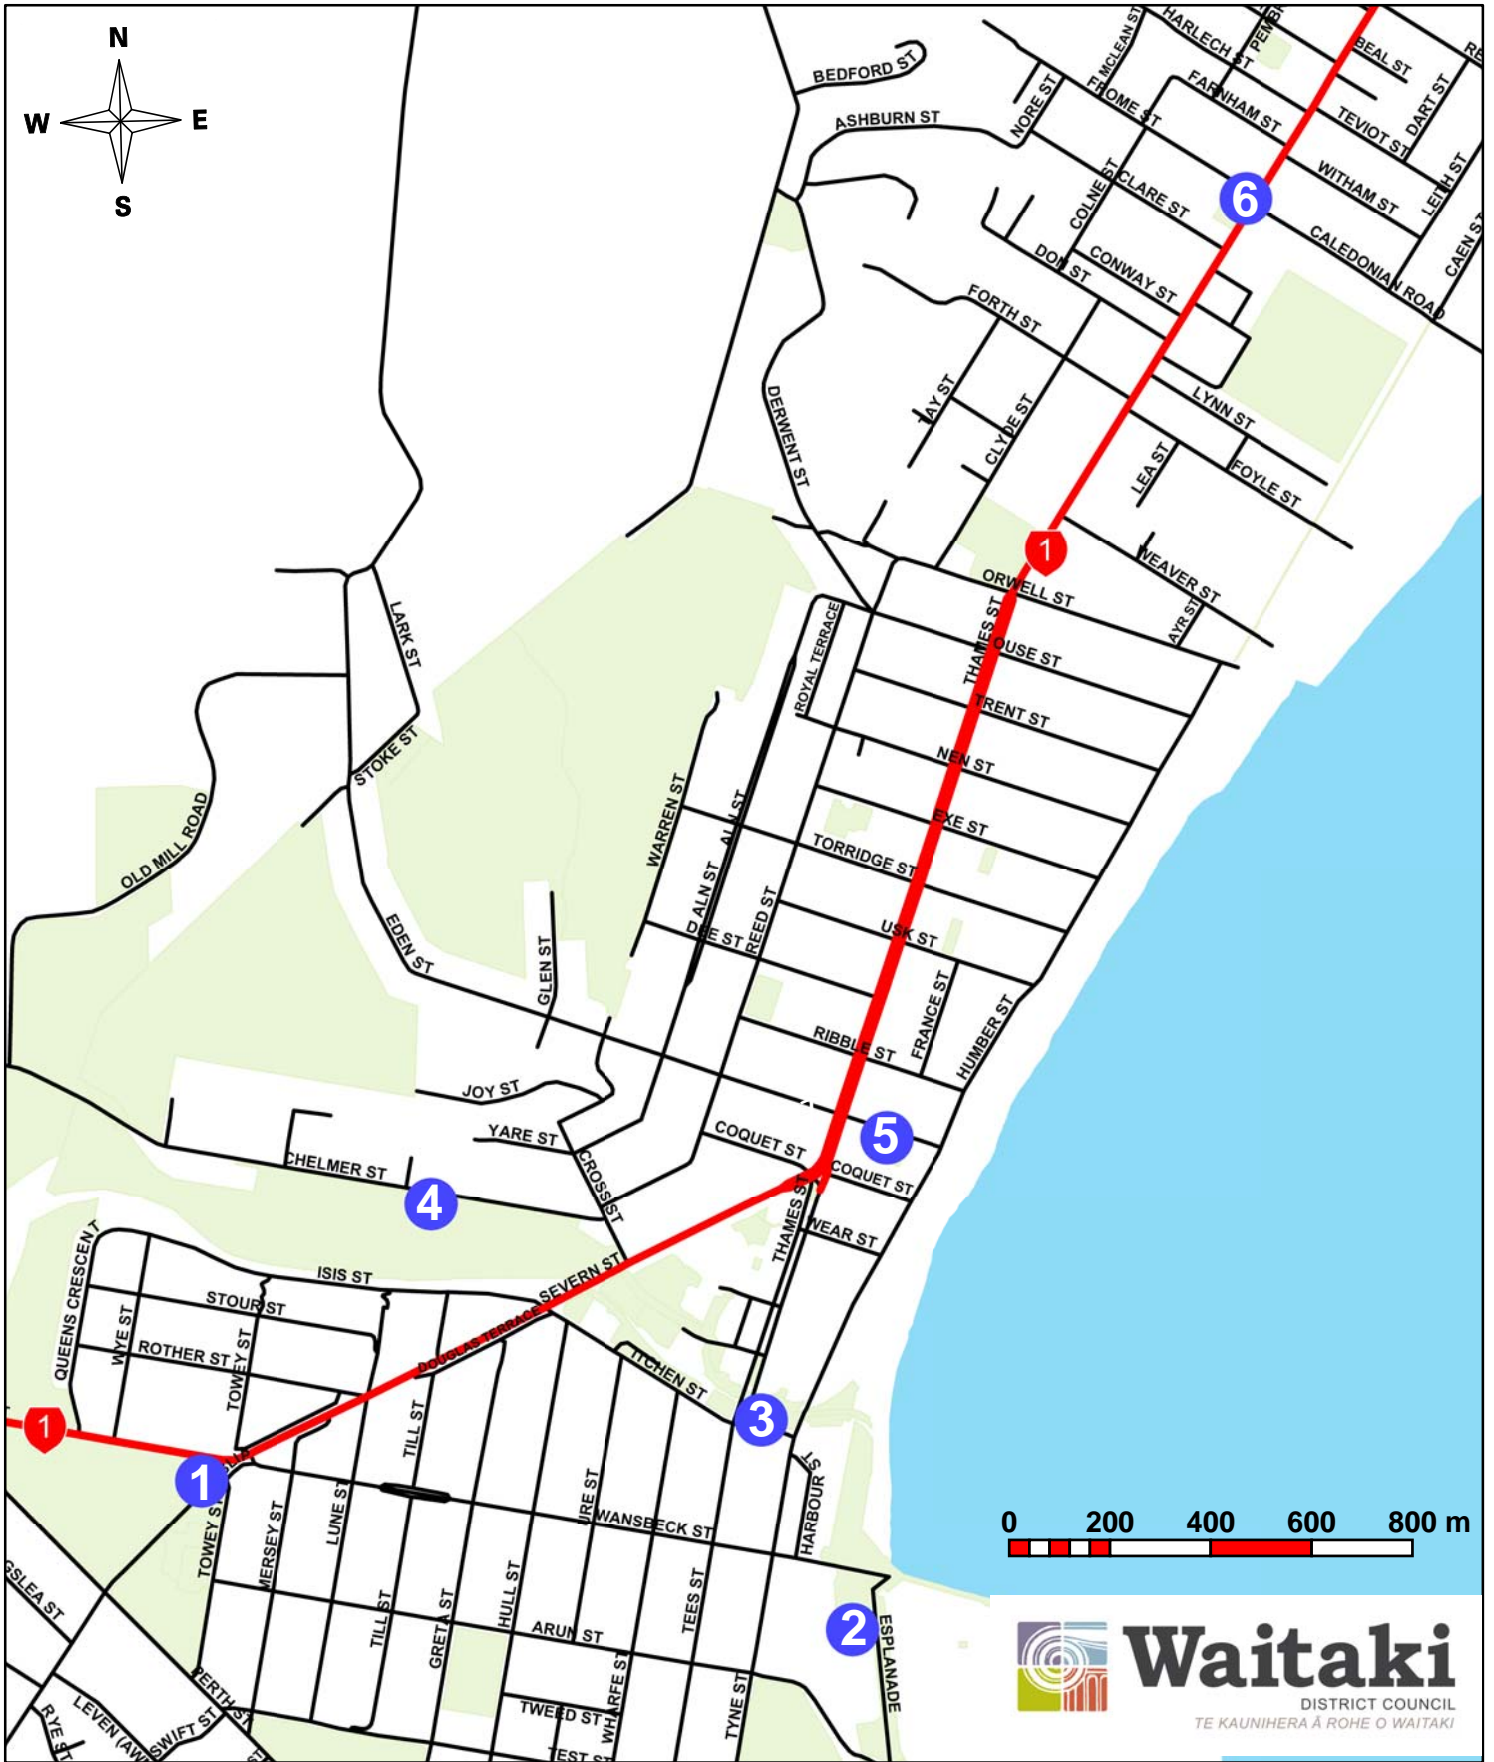

Oamaru Public Toilets

- | | | |
|---|--|---|
| <p>1 Awamoa Park
Awamoa Rd Oamaru</p> | <p>2 Marine Parade
Esplanade Oamaru</p> | <p>3 Itchen St Toilets
Itchen Street</p> |
| <p>4 Oamaru Public Gardens
Chelmer St Oamaru</p> | <p>5 Eden St Toilets
Eden St Oamaru</p> | <p>6 Roberts Park
Thames HW Oamaru</p> |