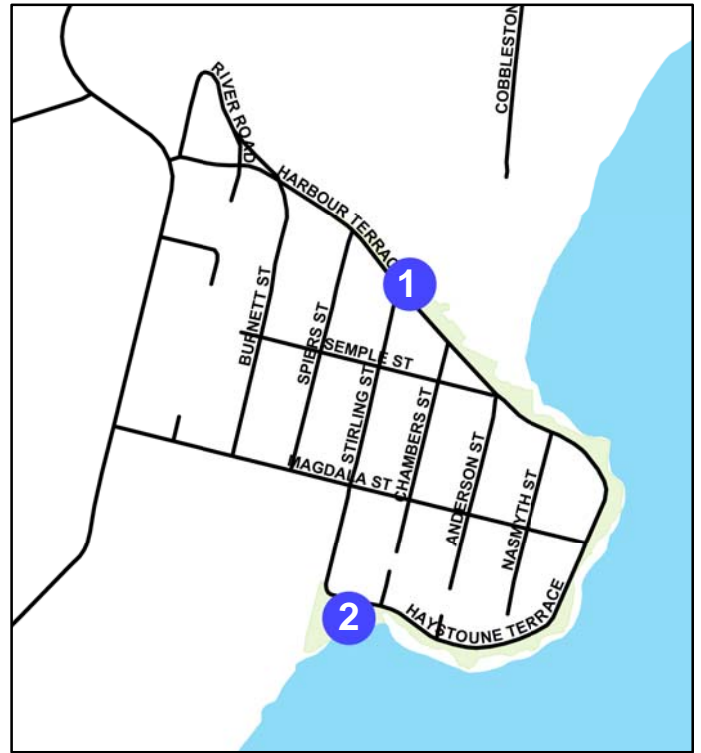

### Weston Public Toilet

**Weston Park**  
Charles St Weston

### Kakanui Public Toilet

**1 Kakanui Esplanade**      **2 Campbell Bay Reserve**  
Harbour Terrace Kakanui      Harbour Terrace Kakanui

### Hampden Public Toilet

**1 Hampden Toilets**      **2 Hampden Beach Reserve**  
27 London St Hampden      Lincoln St Hampden

### All Day Bay Public Toilet

**All Day Bay Reserve**  
Waiankarua Rd Corriedale