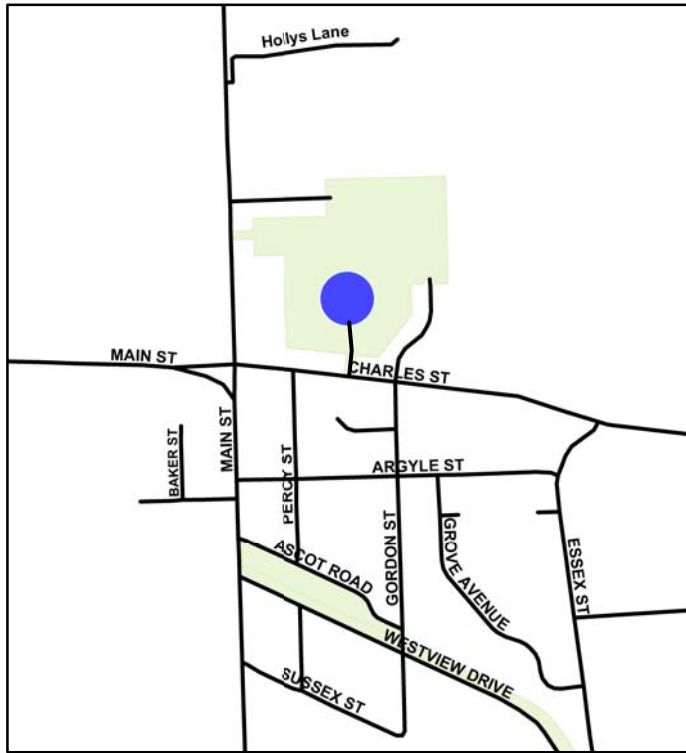

### Weston Public Toilet

**Weston Park**  
Charles St Weston

### Kakanui Public Toilet

**1 Kakanui Esplanade**      **2 Campbell Bay Reserve**  
Harbour Terrace Kakanui      Harbour Terrace Kakanui

### Hampden Public Toilet

**1 Hampden Toilets**      **2 Hampden Beach Reserve**  
27 London St Hampden      Lincoln St Hampden

### All Day Bay Public Toilet

**All Day Bay Reserve**  
Waiankarua Rd Corriedale