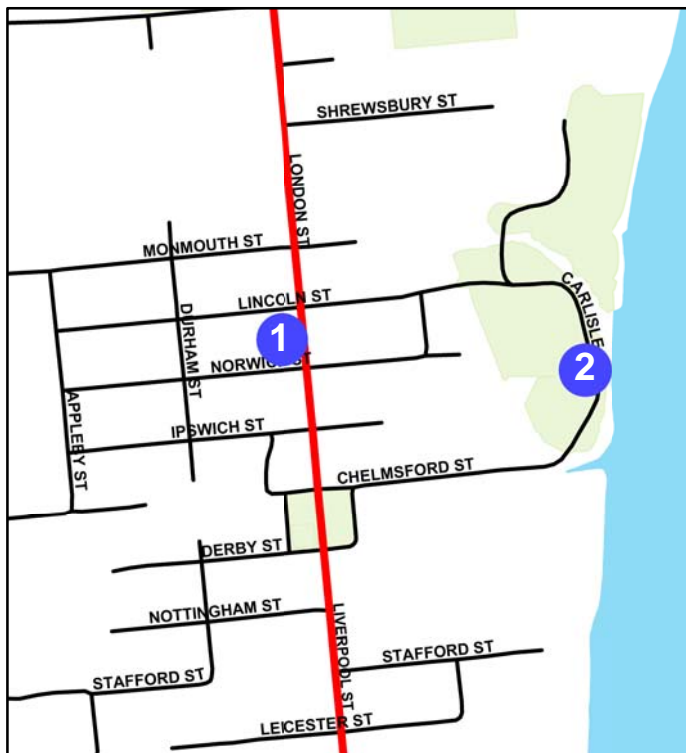

### Weston Public Toilet

**Weston Park**  
Charles St Weston

### Kakanui Public Toilet

**1 Kakanui Esplanade**      **2 Campbell Bay Reserve**  
Harbour Terrace Kakanui      Harbour Terrace Kakanui

### Hampden Public Toilet

**1 Hampden Toilets**      **2 Hampden Beach Reserve**  
27 London St Hampden      Lincoln St Hampden

### All Day Bay Public Toilet

**All Day Bay Reserve**  
Waiankarua Rd Corriedale