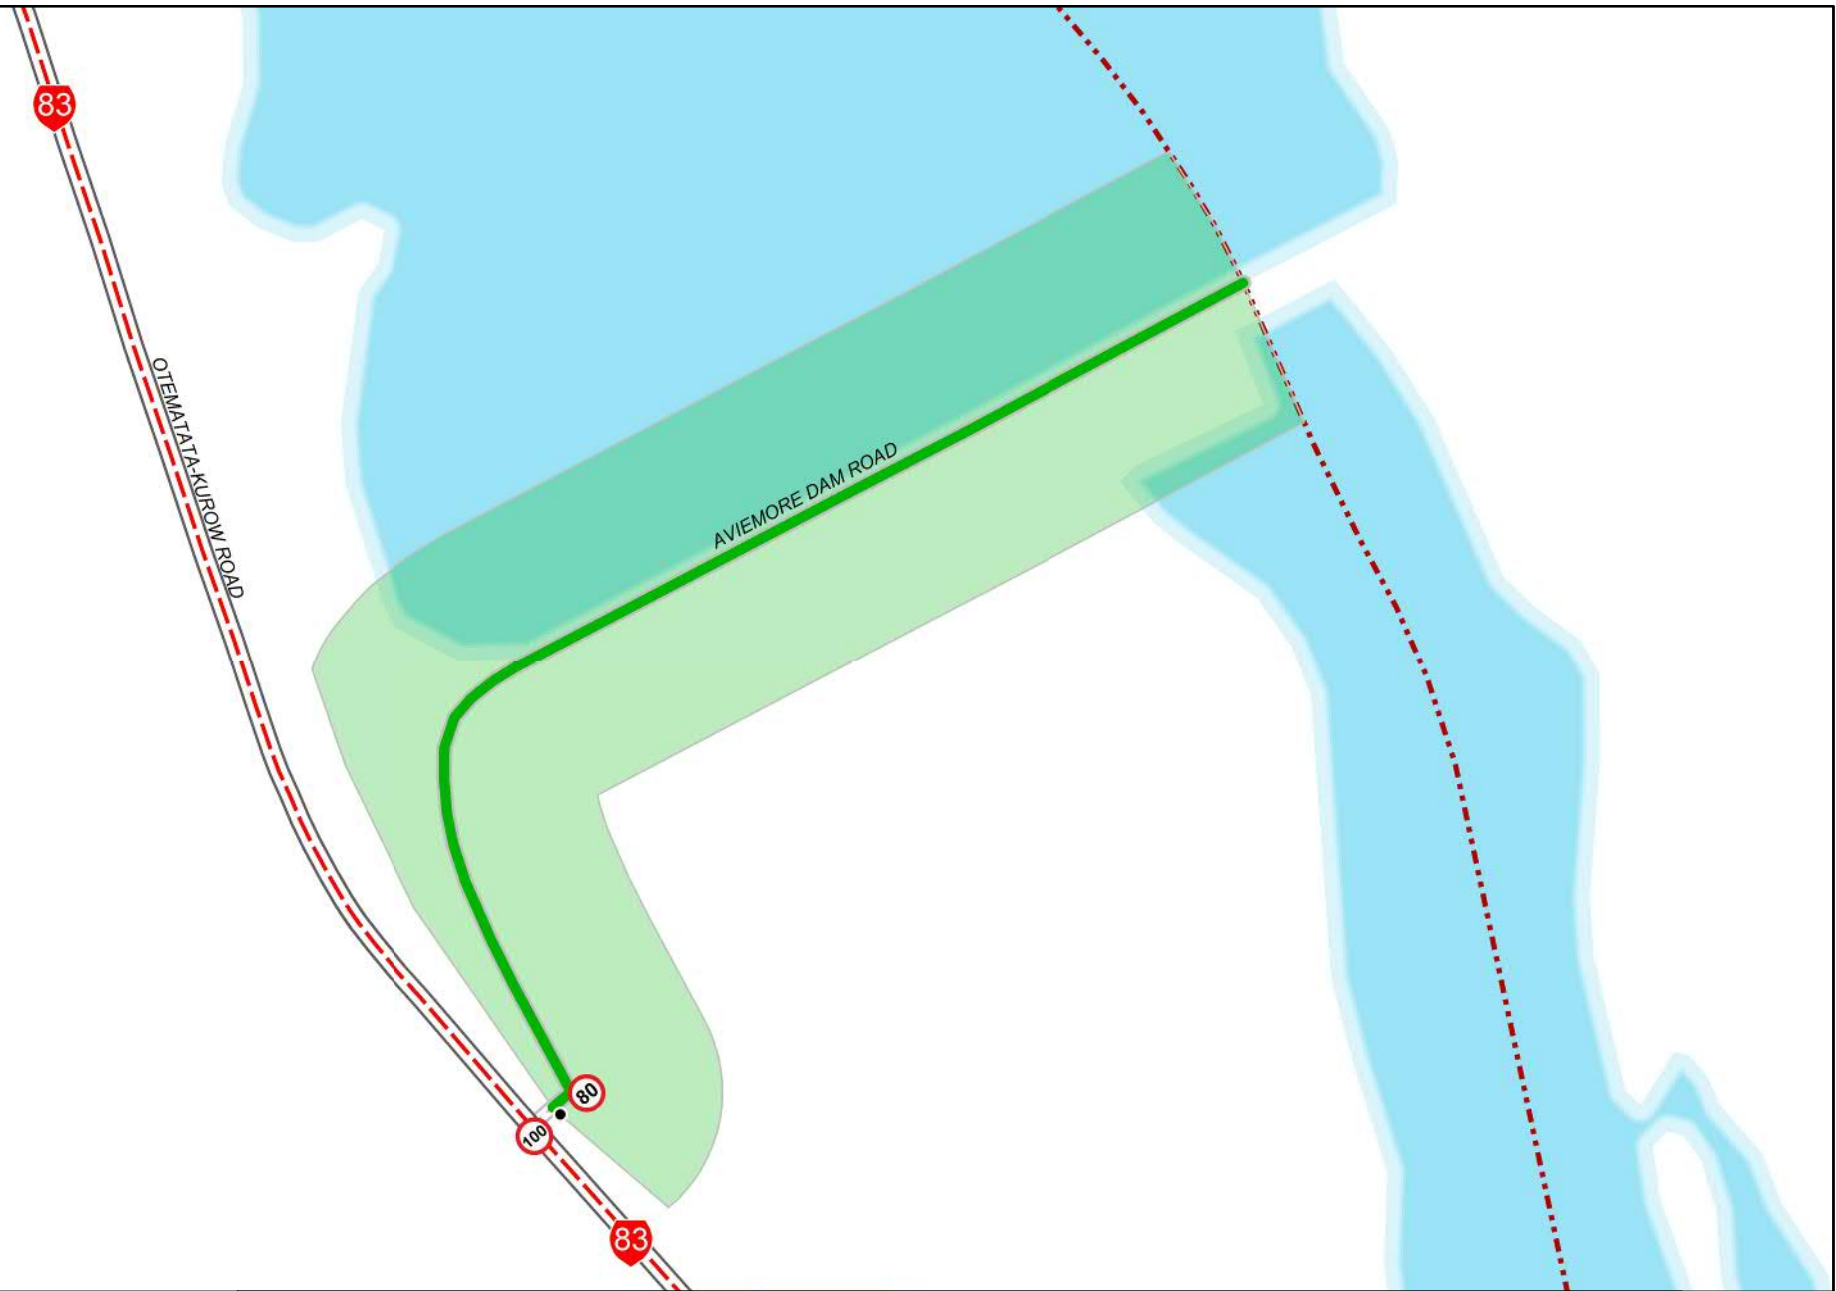

SECOND SCHEDULE

Speed Limits

As per maps appended.

THIRD SCHEDULE

Temporary, Seasonal and Variable Speed Limits

As per maps appended.

FOURTH SCHEDULE

School Zone Speed Limits

A speed limit set by the Ministry of Transport and/or its agencies which applies at the extents of a School Zone (e.g. 300m from the main school entrance unless otherwise defined) and is demarcated by signs that comply with Land Transport Rule: Traffic Control Devices 2004 and its amendments.