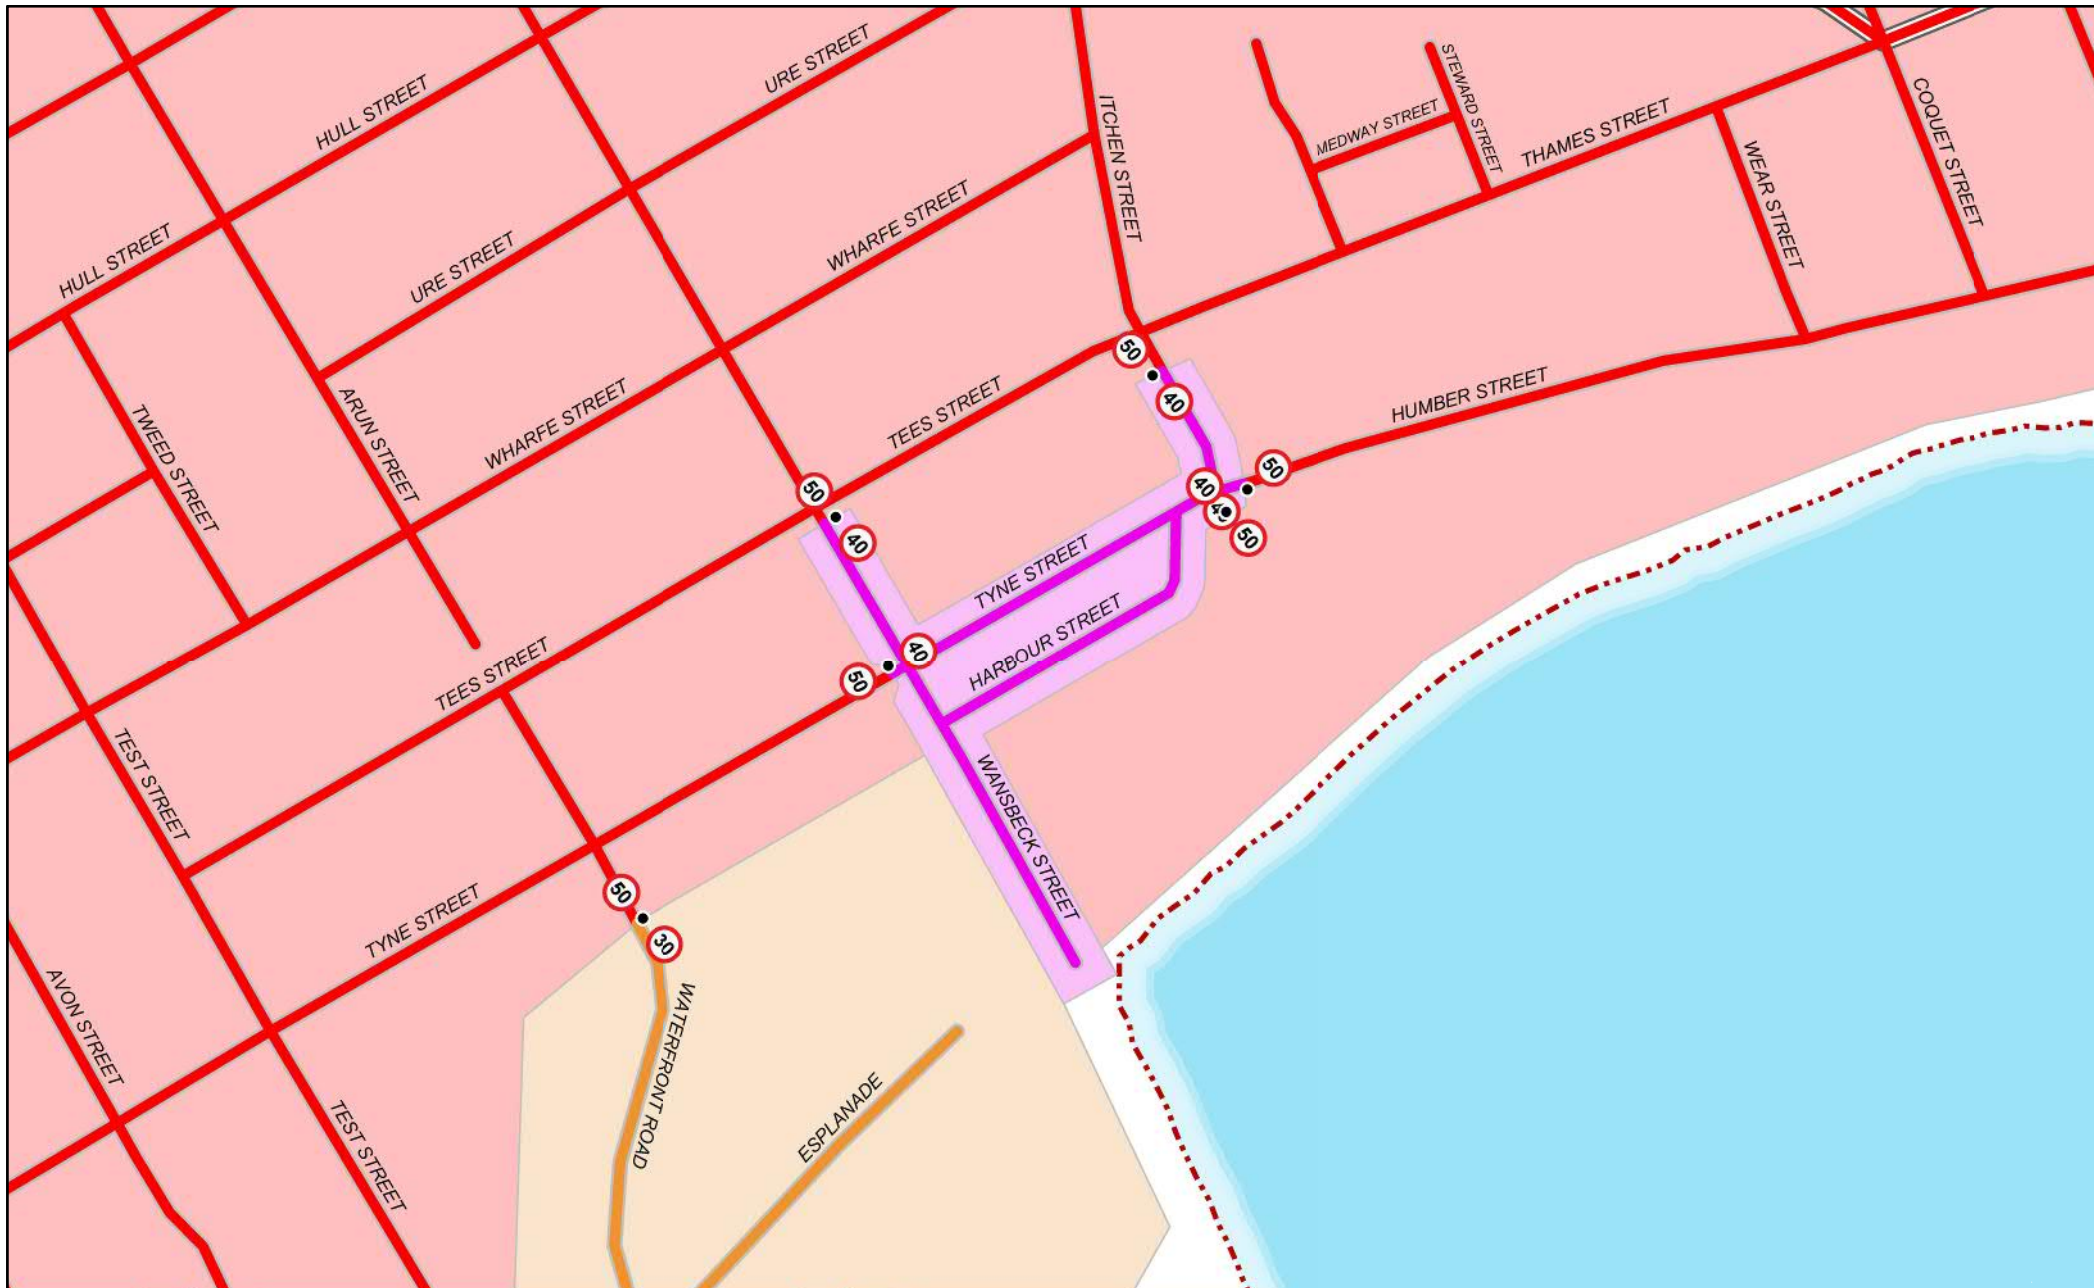

Scale @ A4 : 1 : 30,000

Waitaki District Speed Zones: Oamaru 4

		Legend							
•	Speed Sign								
⊗	Gated (Paired) Speed Sign								

Scale @ A4 : 1 : 30,000

Waitaki District Speed Zones: Oamaru Central