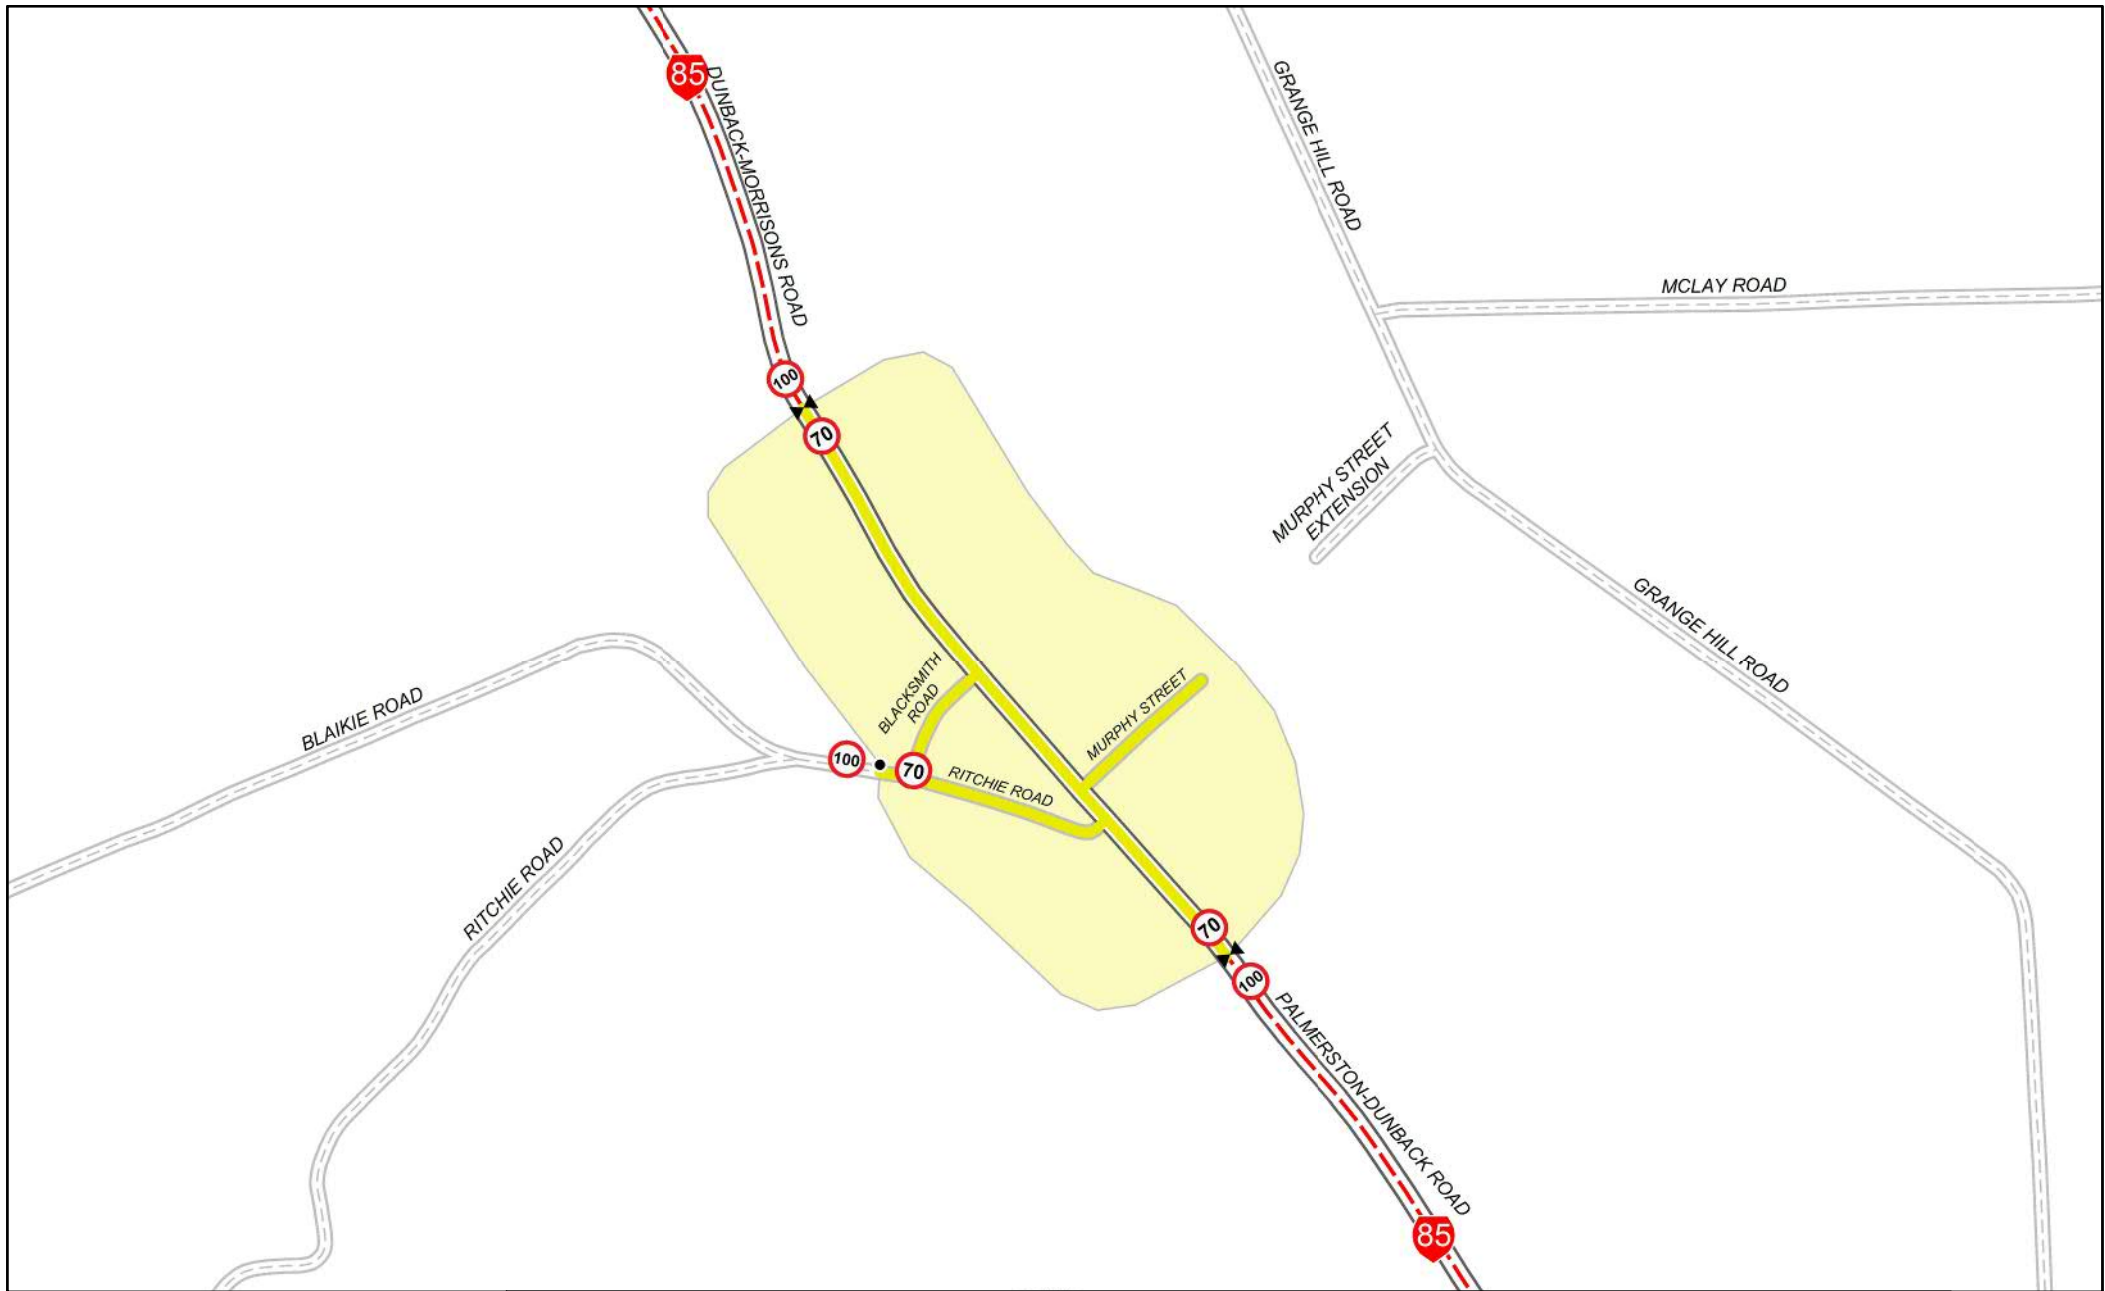

Waitaki District Speed Zones: Dunback

		Legend							
•	Speed Sign								
×	Gated (Paired) Speed Sign								

Scale @ A4 : 1 : 7,500