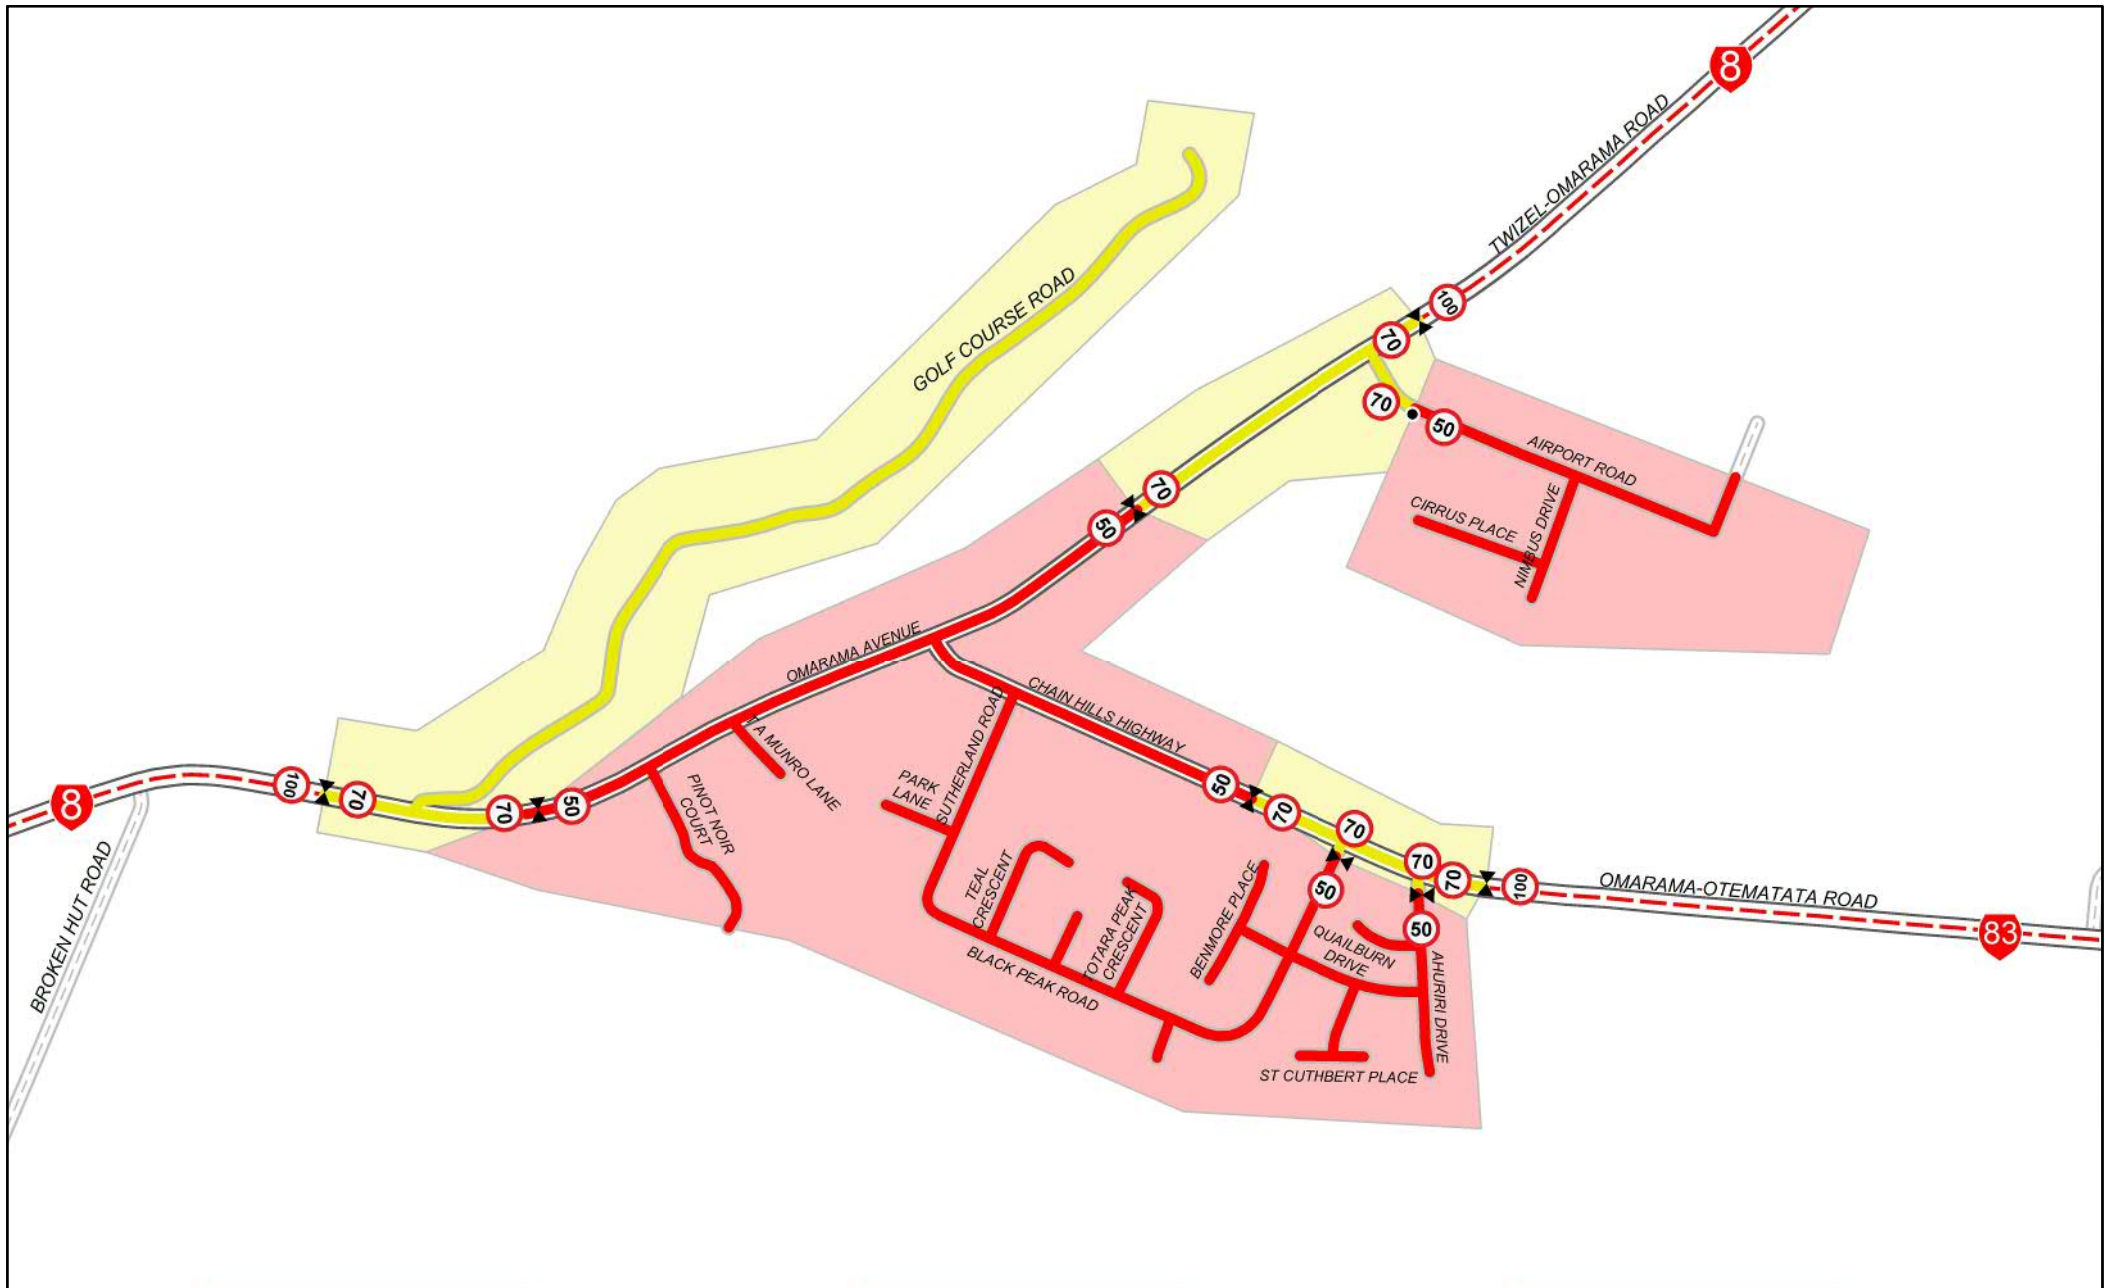

Waitaki District Speed Zones: Omarama

		Legend						
•	Speed Sign	—	30 kph Road	40 kph Road	50 kph Road	60 kph Road	70 kph Road	80 kph Road
×	Gated (Paired) Speed Sign	—	30 kph Zone	40 kph Zone	50 kph Zone	60 kph Zone	70 kph Zone	80 kph Zone
		—	State Hwy					

Scale @ A4 : 1 : 10,000