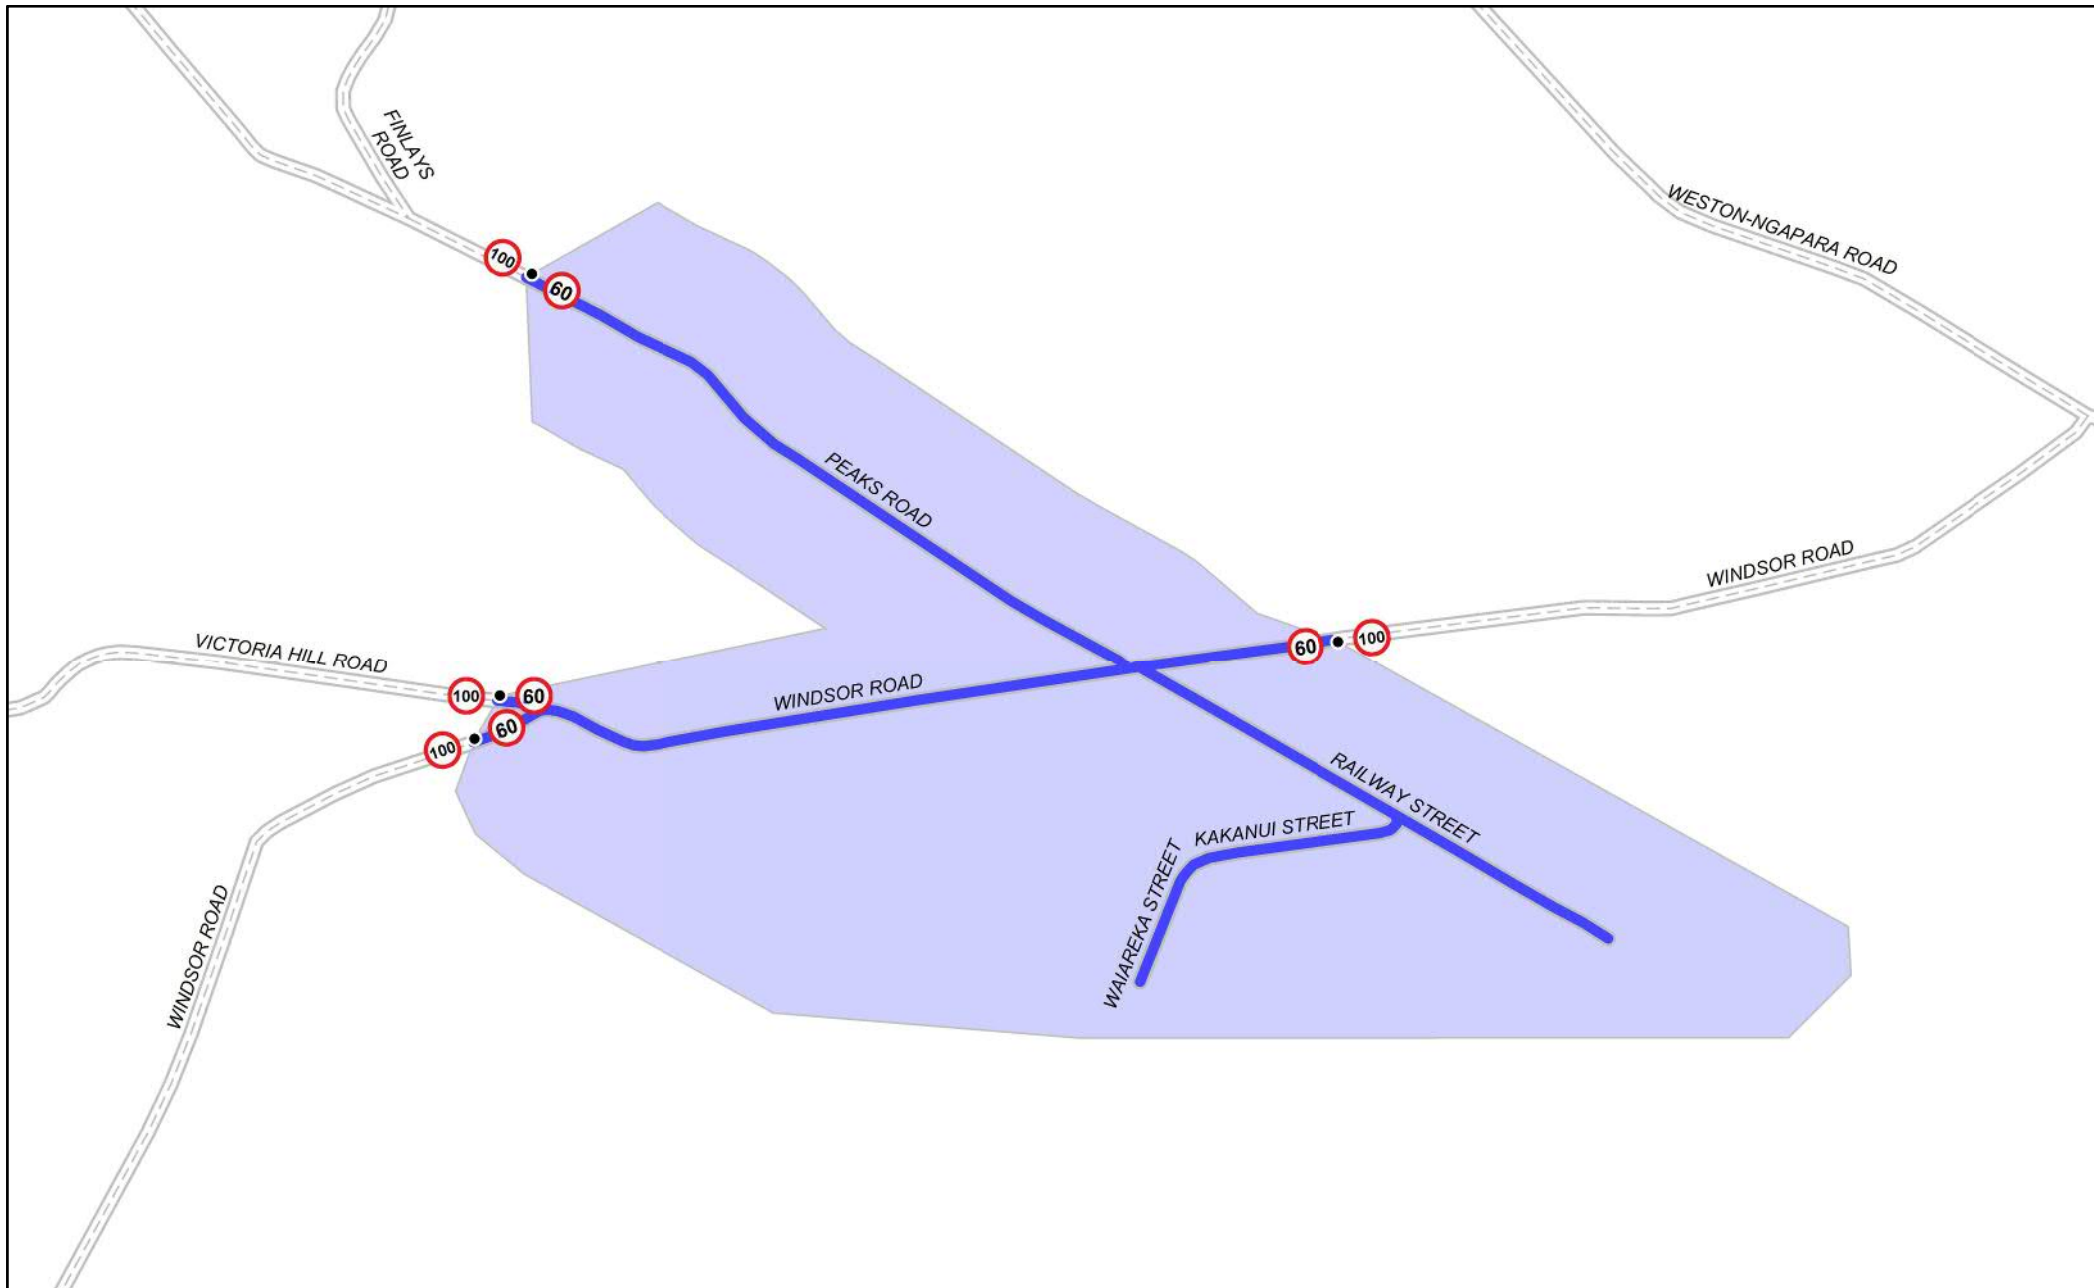

Scale @ A4 : 1 : 17,500

Waitaki District Speed Zones: Waitaki Dam

		Legend							
•	Speed Sign								
x	Gated (Paired) Speed Sign								

Scale @ A4 : 1 : 7,500

Waitaki District Speed Zones: Windsor

		Legend							
•	Speed Sign								
x	Gated (Paired) Speed Sign								