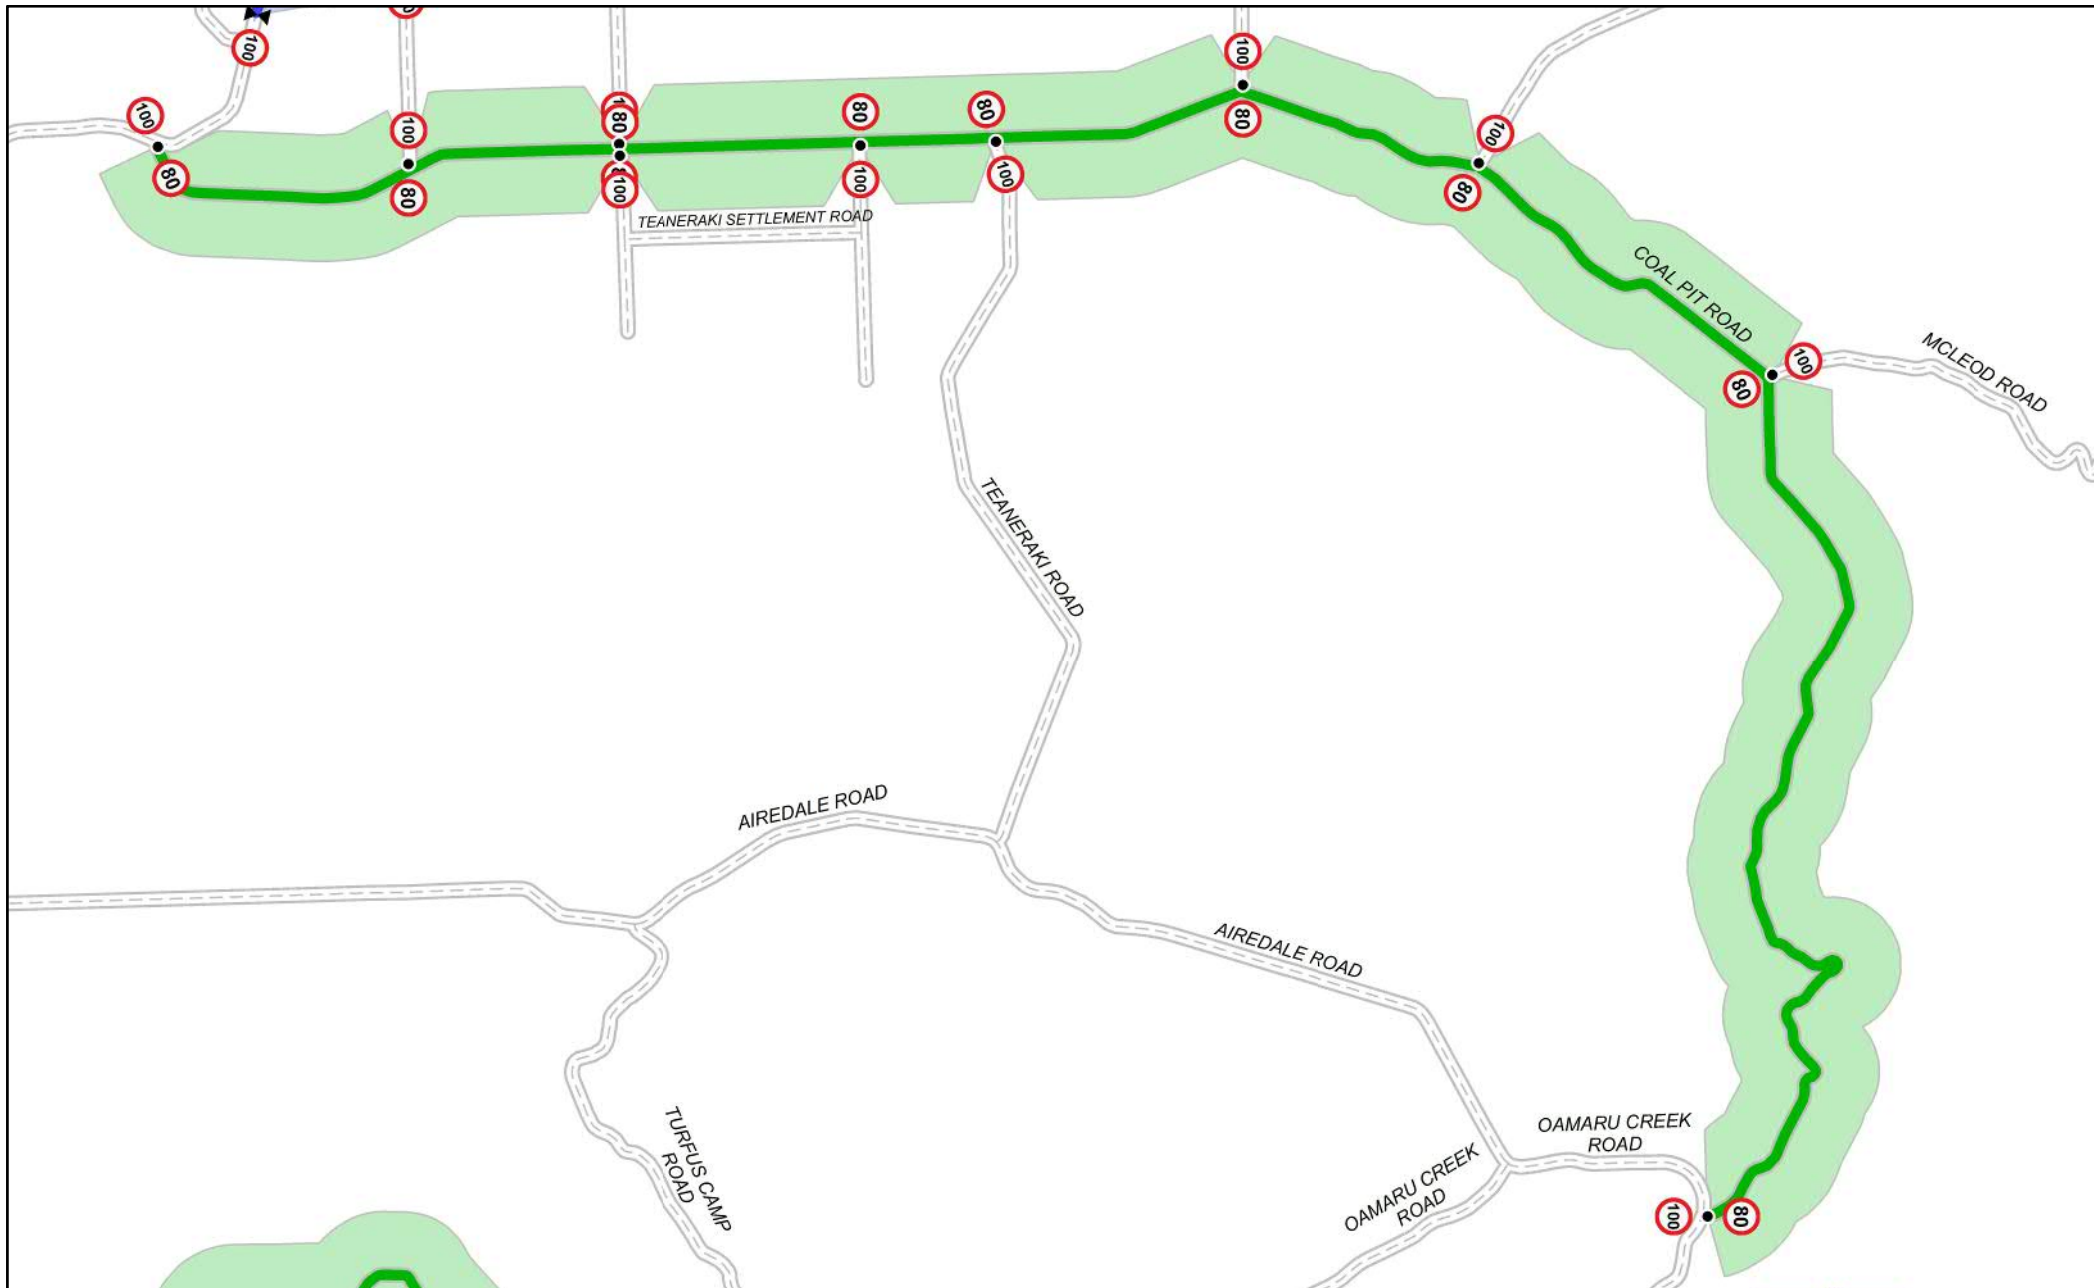

Waitaki District Speed Zones: Aviemore Dam

		Legend							
•	Speed Sign	—	Road	30 kph Road	40 kph Road	50 kph Road	60 kph Road	70 kph Road	80 kph Road
×	Gated (Paired) Speed Sign	—	State Hwy	30 kph Zone	40 kph Zone	50 kph Zone	60 kph Zone	70 kph Zone	80 kph Zone

Scale @ A4 : 1 : 5,000

Waitaki District Speed Zones: Benmore Dam

		Legend													
•	Speed Sign		Road		30 kph Road		40 kph Road		50 kph Road		60 kph Road		70 kph Road		80 kph Road
•	Gated (Paired) Speed Sign		State Hwy		30 kph Zone		40 kph Zone		50 kph Zone		60 kph Zone		70 kph Zone		80 kph Zone

Scale @ A4 : 1 : 10,000

Waitaki District Speed Zones: Coal Pit Road

		Legend							
•	Speed Sign	—	Road	30 kph Road	40 kph Road	50 kph Road	60 kph Road	70 kph Road	80 kph Road
⊗	Gated (Paired) Speed Sign	—	State Hwy	30 kph Zone	40 kph Zone	50 kph Zone	60 kph Zone	70 kph Zone	80 kph Zone