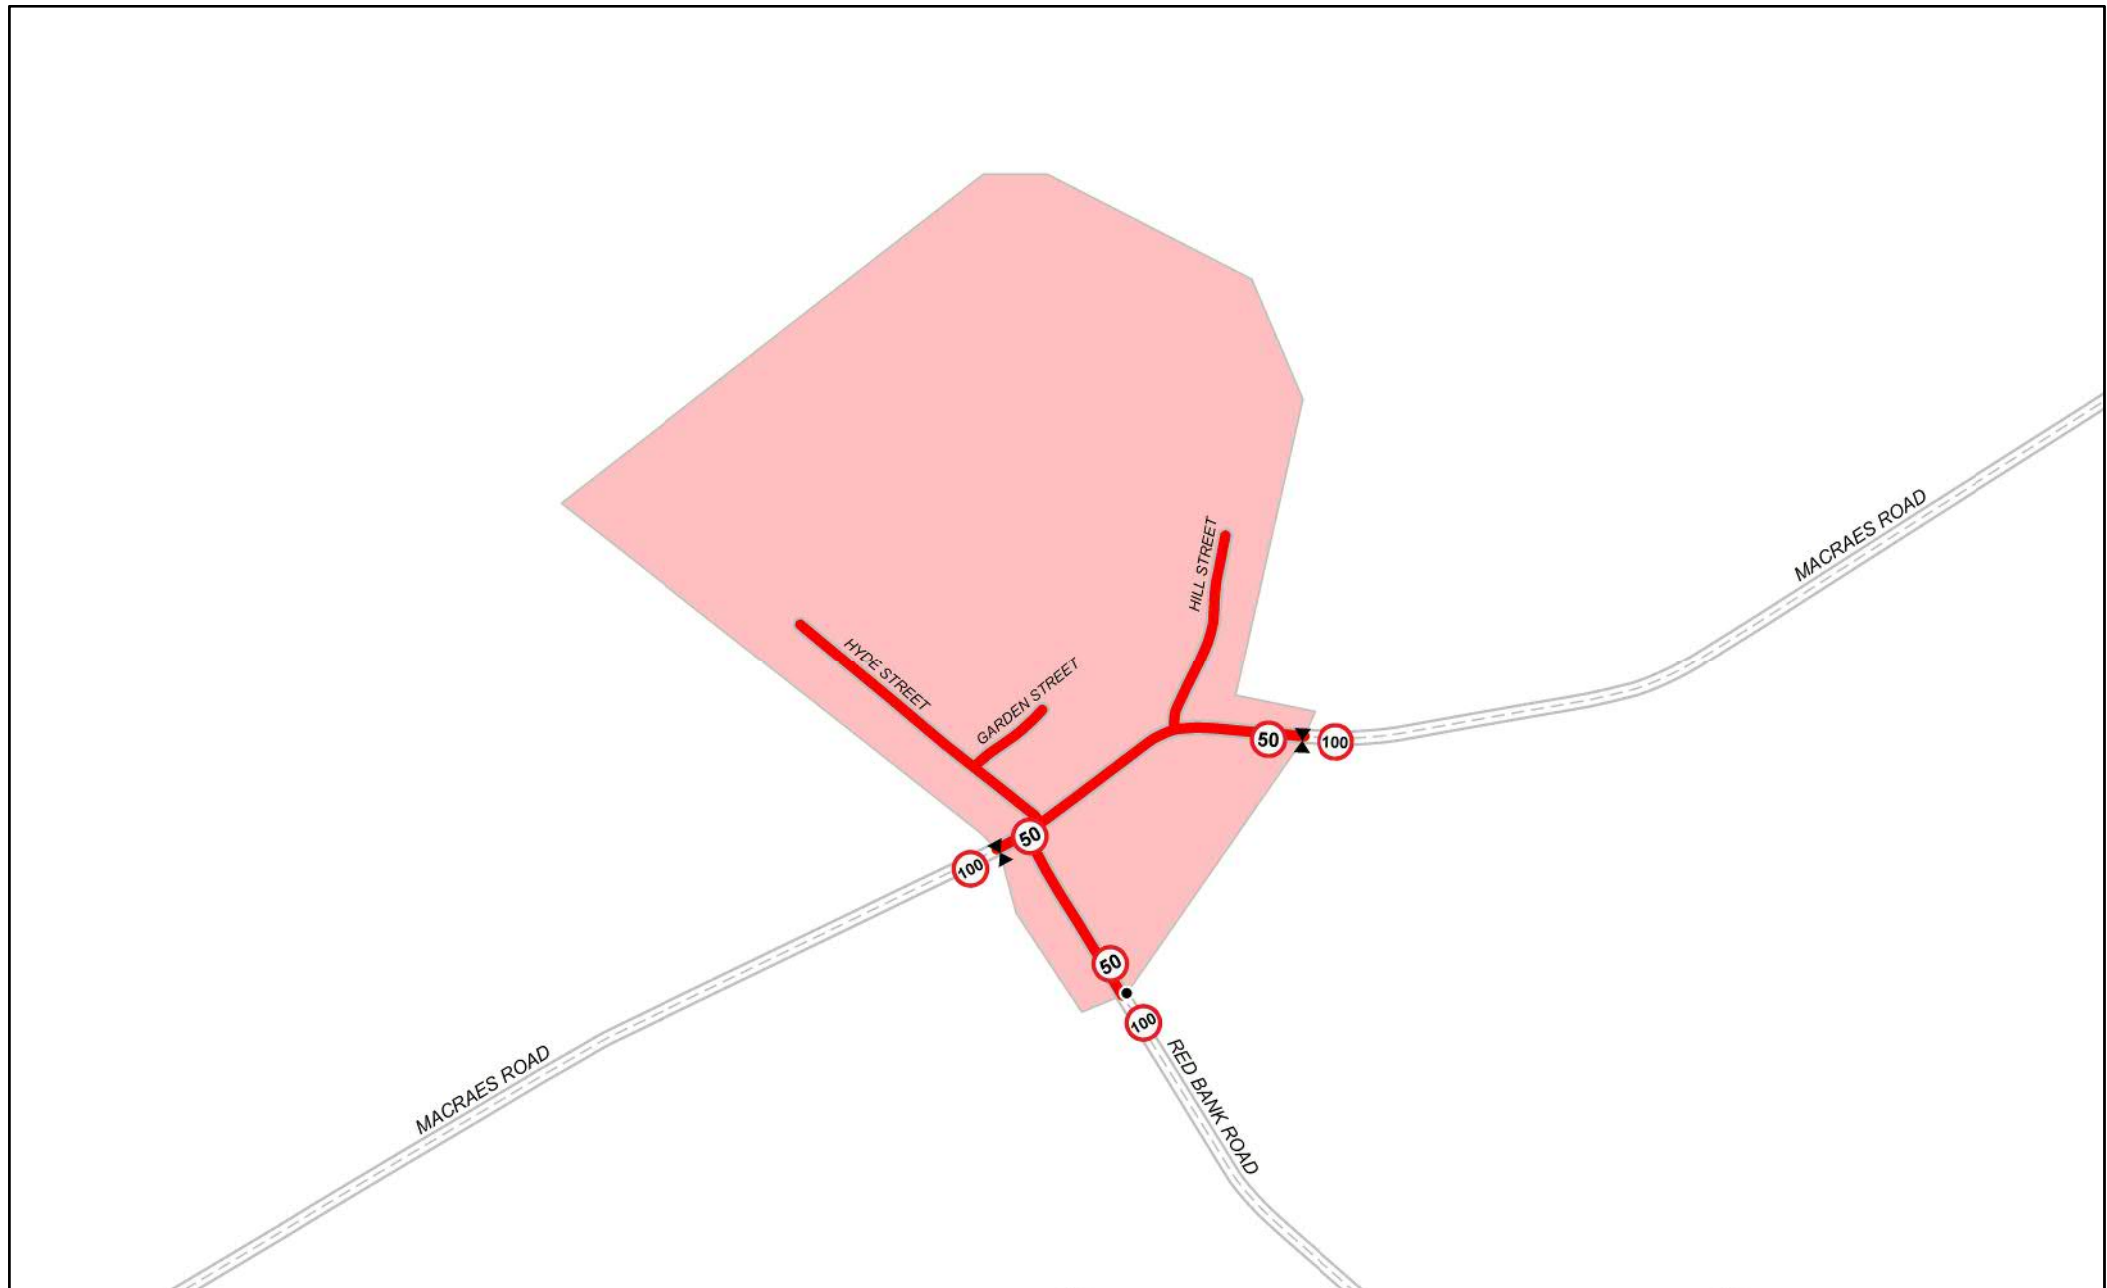

Waitaki District Speed Zones: Macraes

		Legend													
•	Speed Sign		Road		30 kph Road		40 kph Road		50 kph Road		60 kph Road		70 kph Road		80 kph Road
⊗	Gated (Paired) Speed Sign		State Hwy		30 kph Zone		40 kph Zone		50 kph Zone		60 kph Zone		70 kph Zone		80 kph Zone