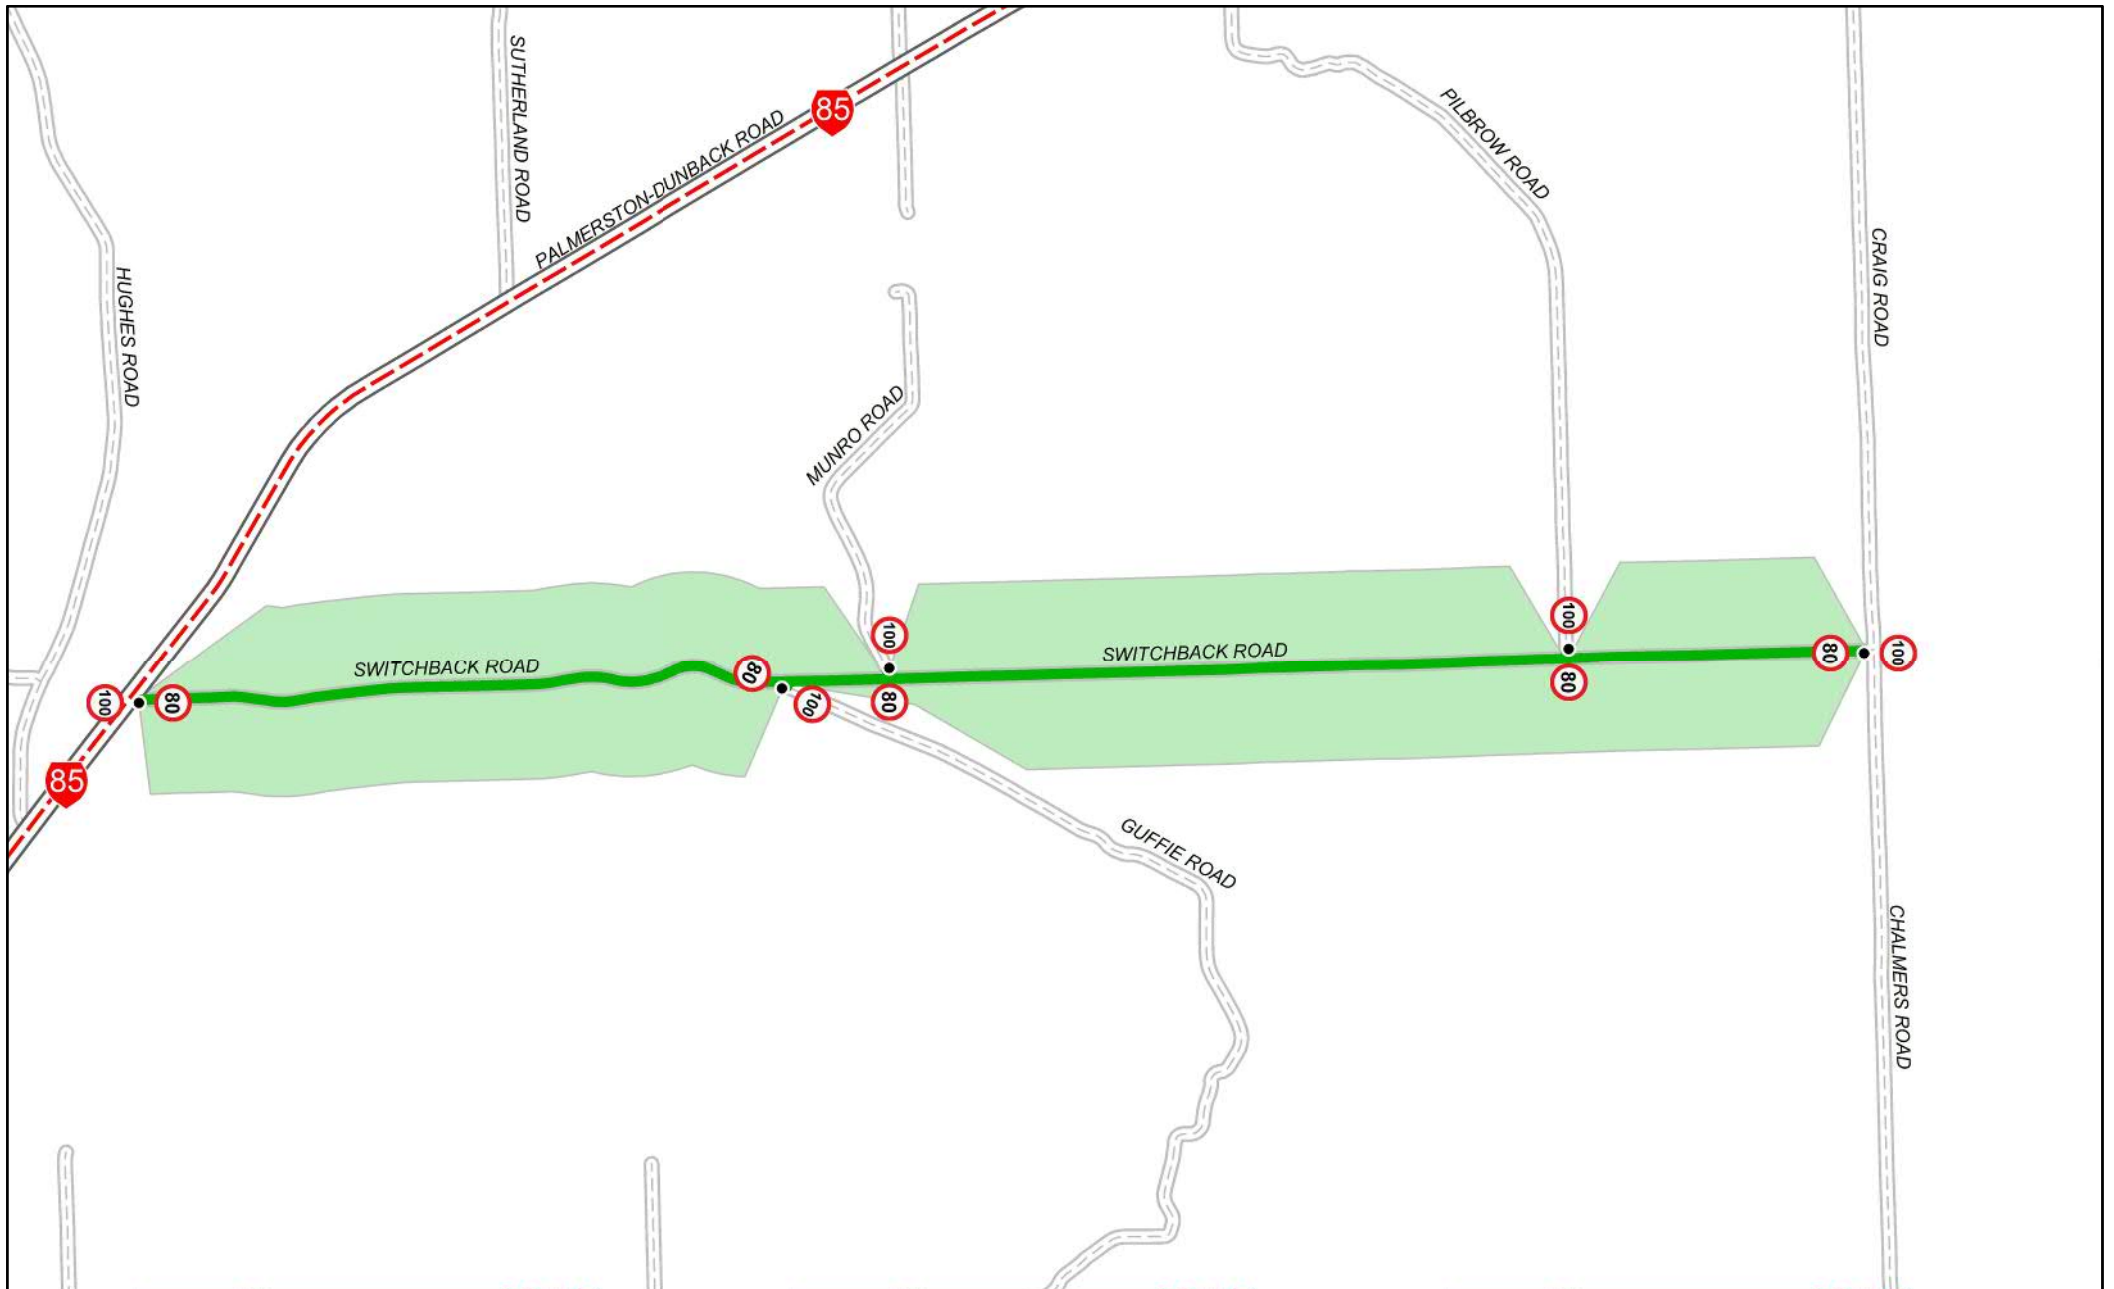

Waitaki District Speed Zones: Switchback Road

		Legend													
•	Speed Sign		Road		30 kph Road		40 kph Road		50 kph Road		60 kph Road		70 kph Road		80 kph Road
⊠	Gated (Paired) Speed Sign		State Hwy		30 kph Zone		40 kph Zone		50 kph Zone		60 kph Zone		70 kph Zone		80 kph Zone

Scale @ A4 : 1 : 20,000