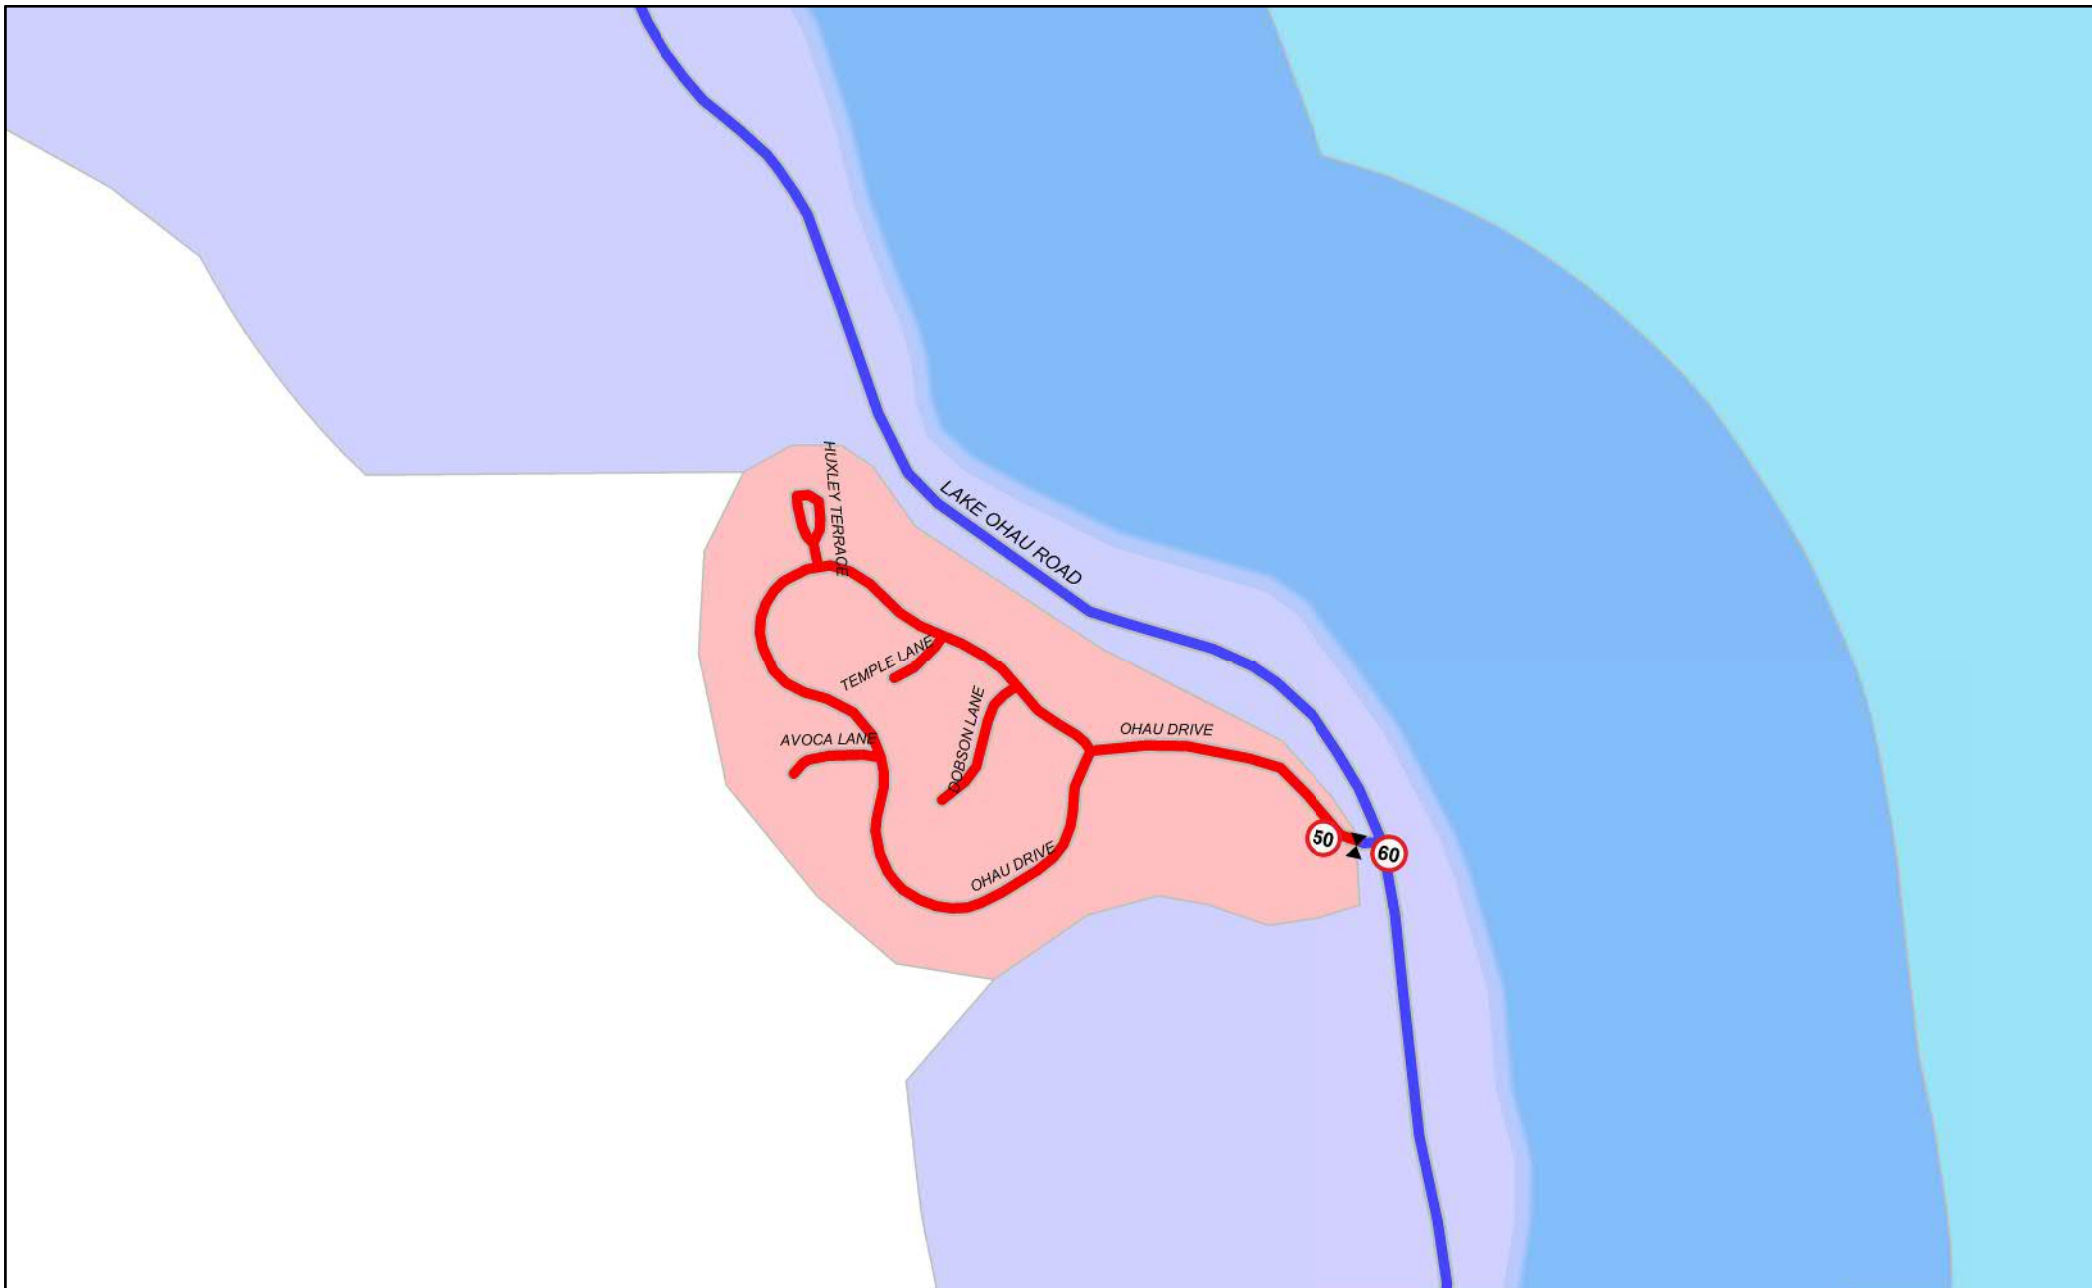

Waitaki District Speed Zones: Lake Ohau Village

		Legend													
•	Speed Sign		Road		30 kph Road		40 kph Road		50 kph Road		60 kph Road		70 kph Road		80 kph Road
⊗	Gated (Paired) Speed Sign		State Hwy		30 kph Zone		40 kph Zone		50 kph Zone		60 kph Zone		70 kph Zone		80 kph Zone