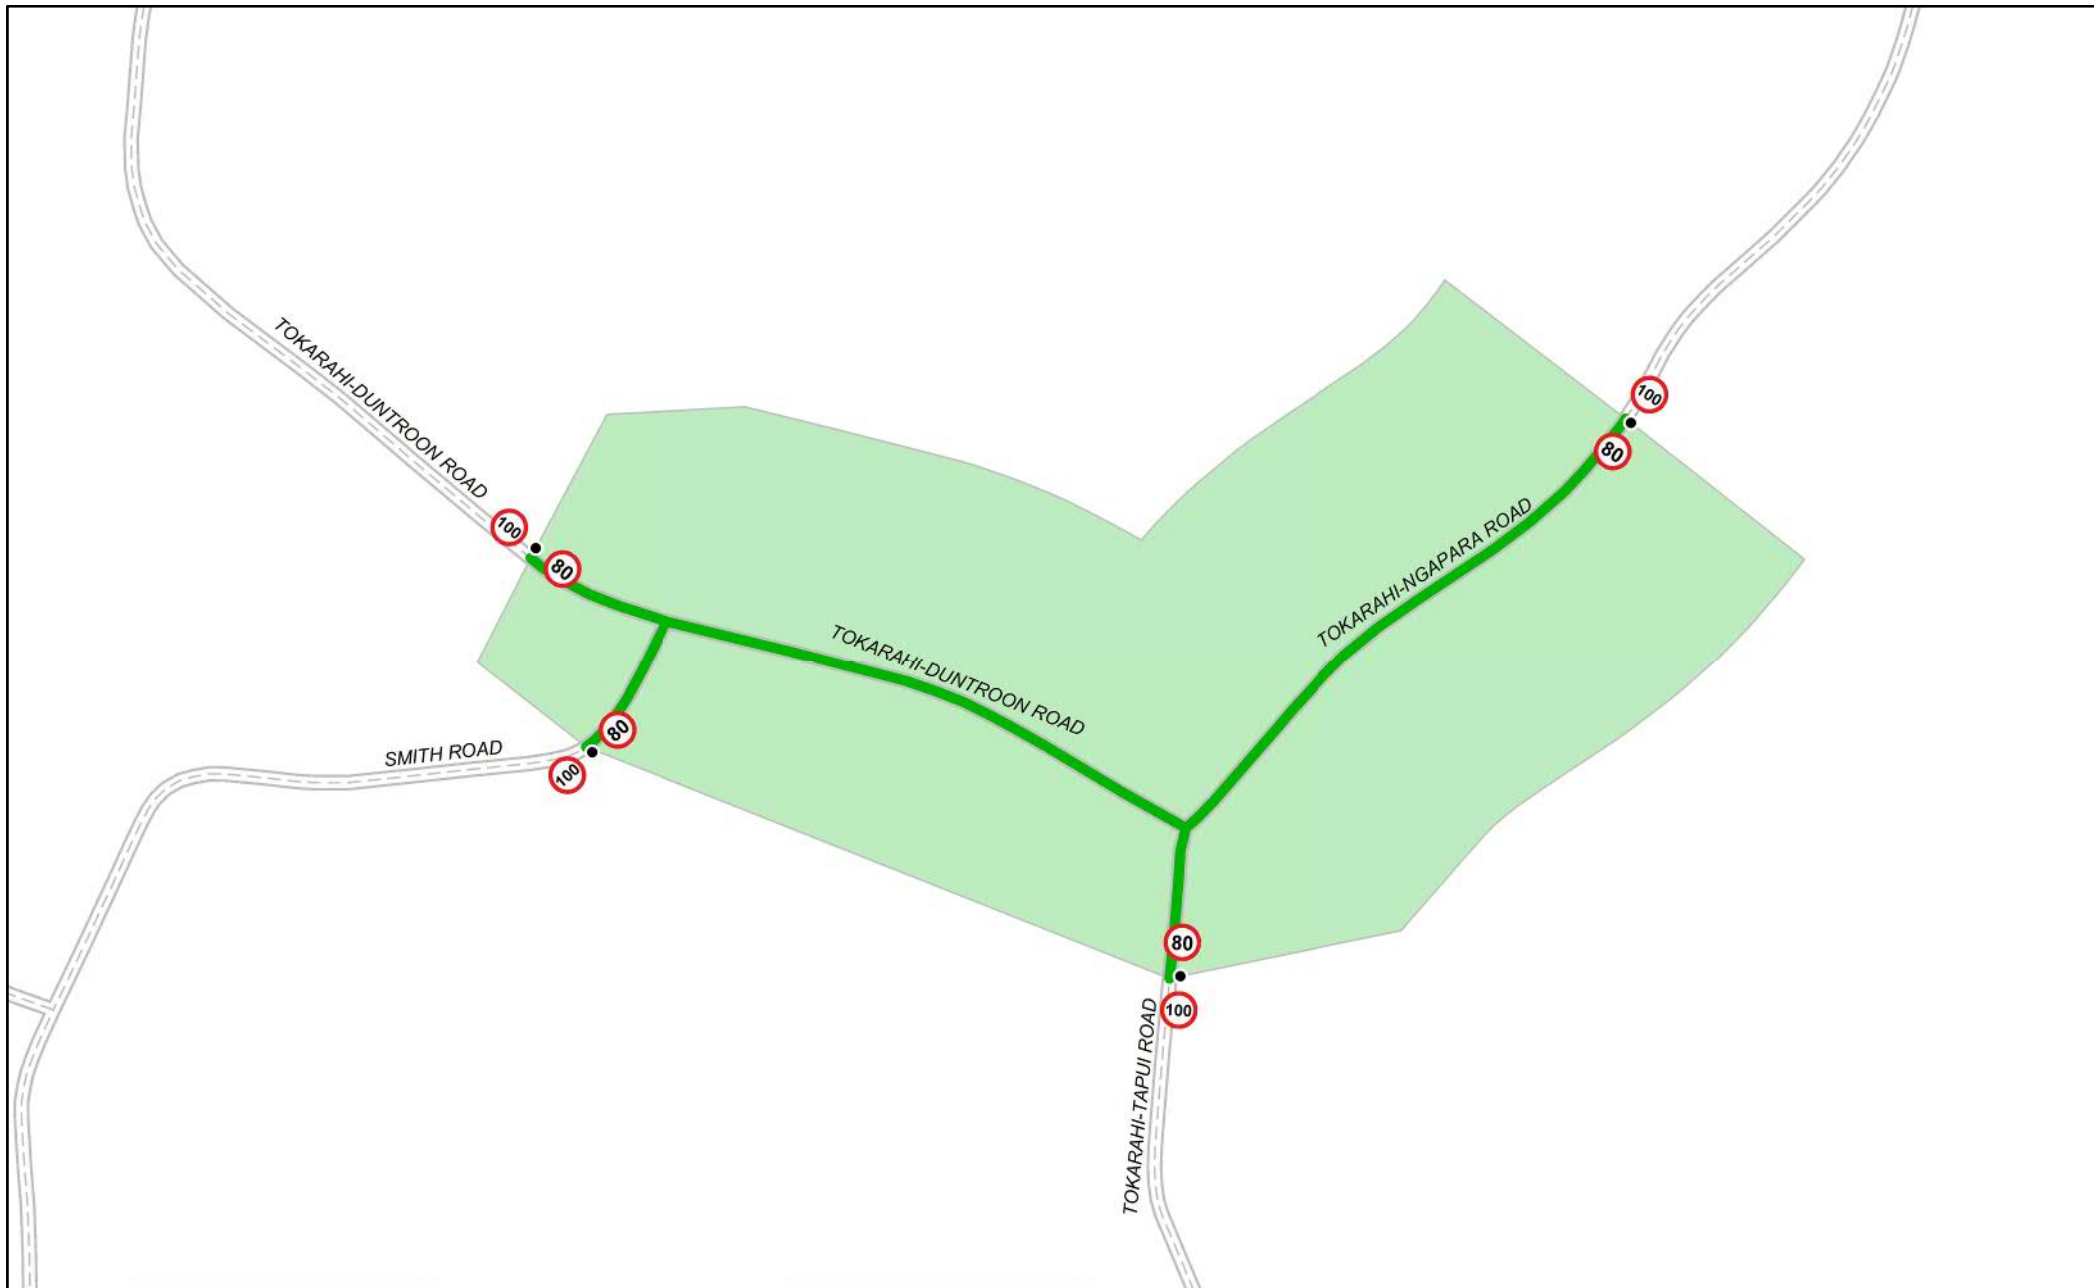

Waitaki District Speed Zones: Tokarahi

		Legend													
•	Speed Sign		Road		30 kph Road		40 kph Road		50 kph Road		60 kph Road		70 kph Road		80 kph Road
⊗	Gated (Paired) Speed Sign		State Hwy		30 kph Zone		40 kph Zone		50 kph Zone		60 kph Zone		70 kph Zone		80 kph Zone

Scale @ A4 : 1 : 5,000