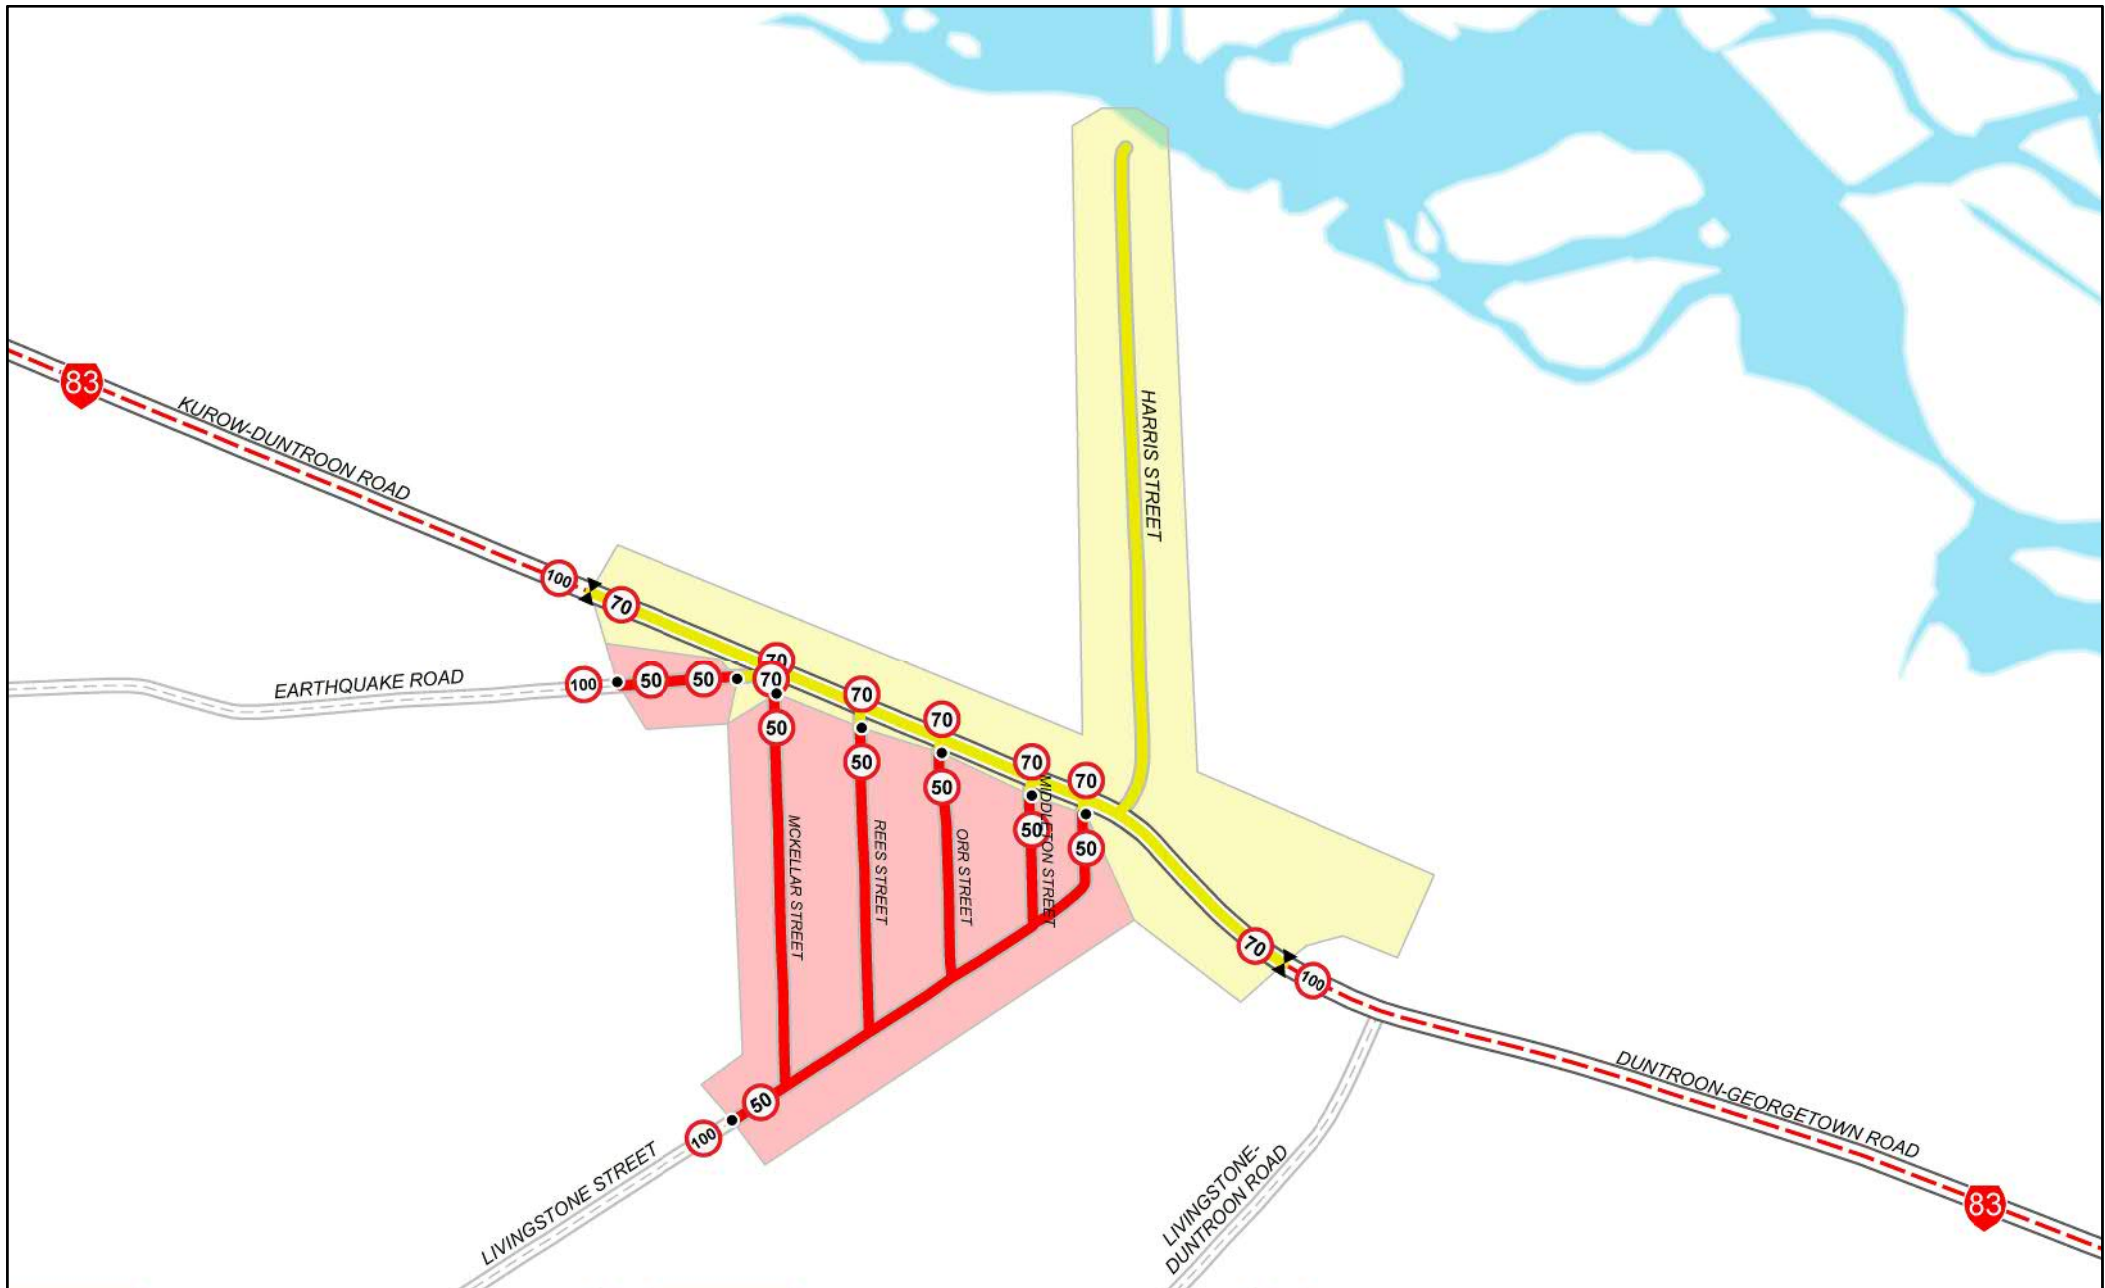

Scale @ A4 : 1 : 30,000

Waitaki District Speed Zones: Dunback

		Legend							
•	Speed Sign								
×	Gated (Paired) Speed Sign								

Scale @ A4 : 1 : 7,500

Waitaki District Speed Zones: Duntroon

		Legend							
•	Speed Sign	—	Road	30 kph Road	40 kph Road	50 kph Road	60 kph Road	70 kph Road	80 kph Road
⊗	Gated (Paired) Speed Sign	—	State Hwy	30 kph Zone	40 kph Zone	50 kph Zone	60 kph Zone	70 kph Zone	80 kph Zone