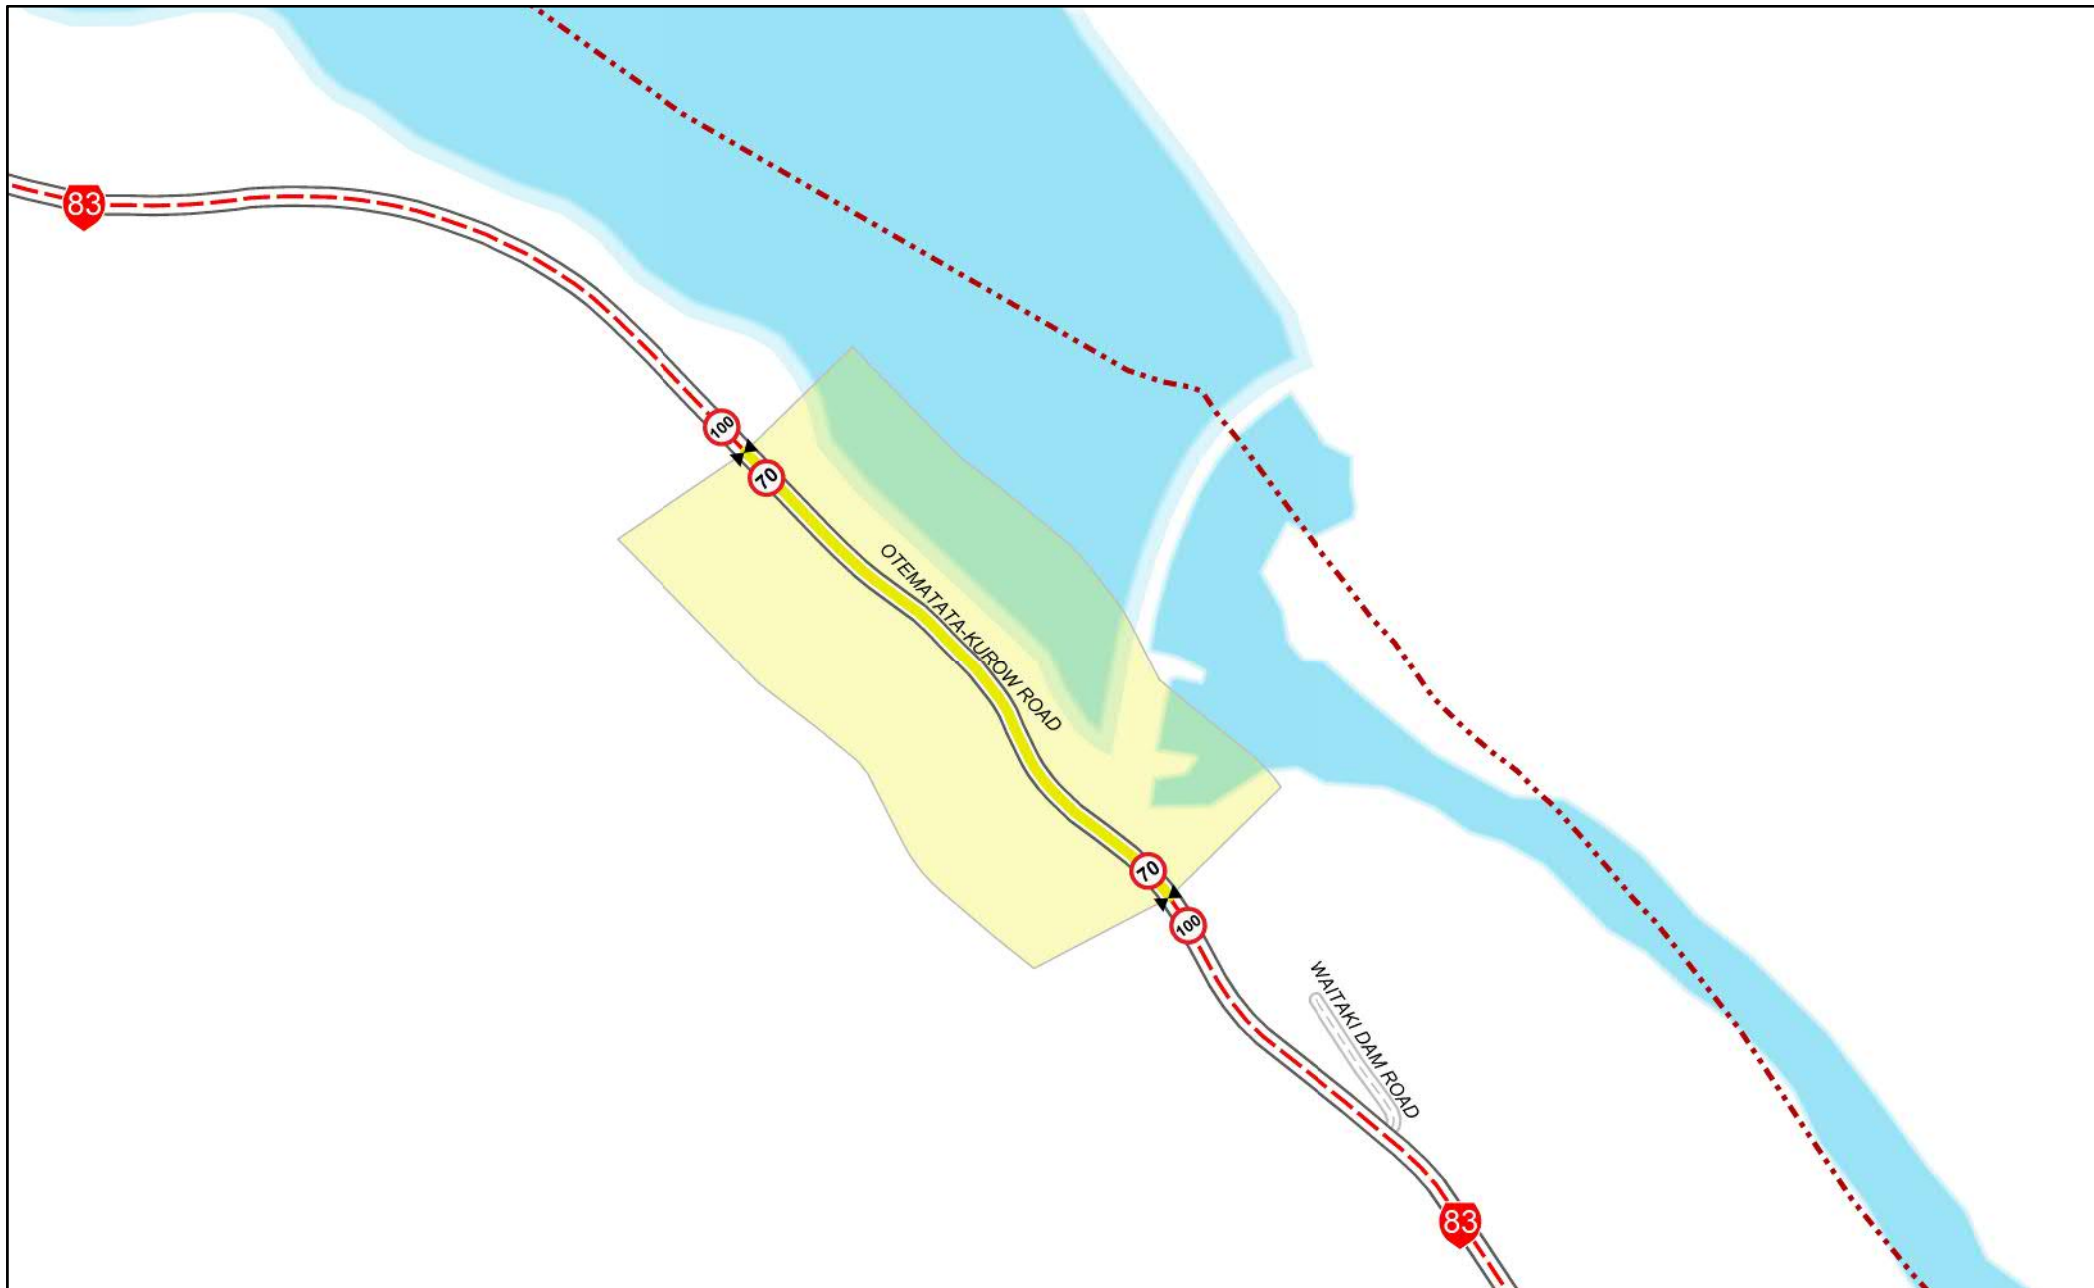

Waitaki District Speed Zones: Waitaki Dam