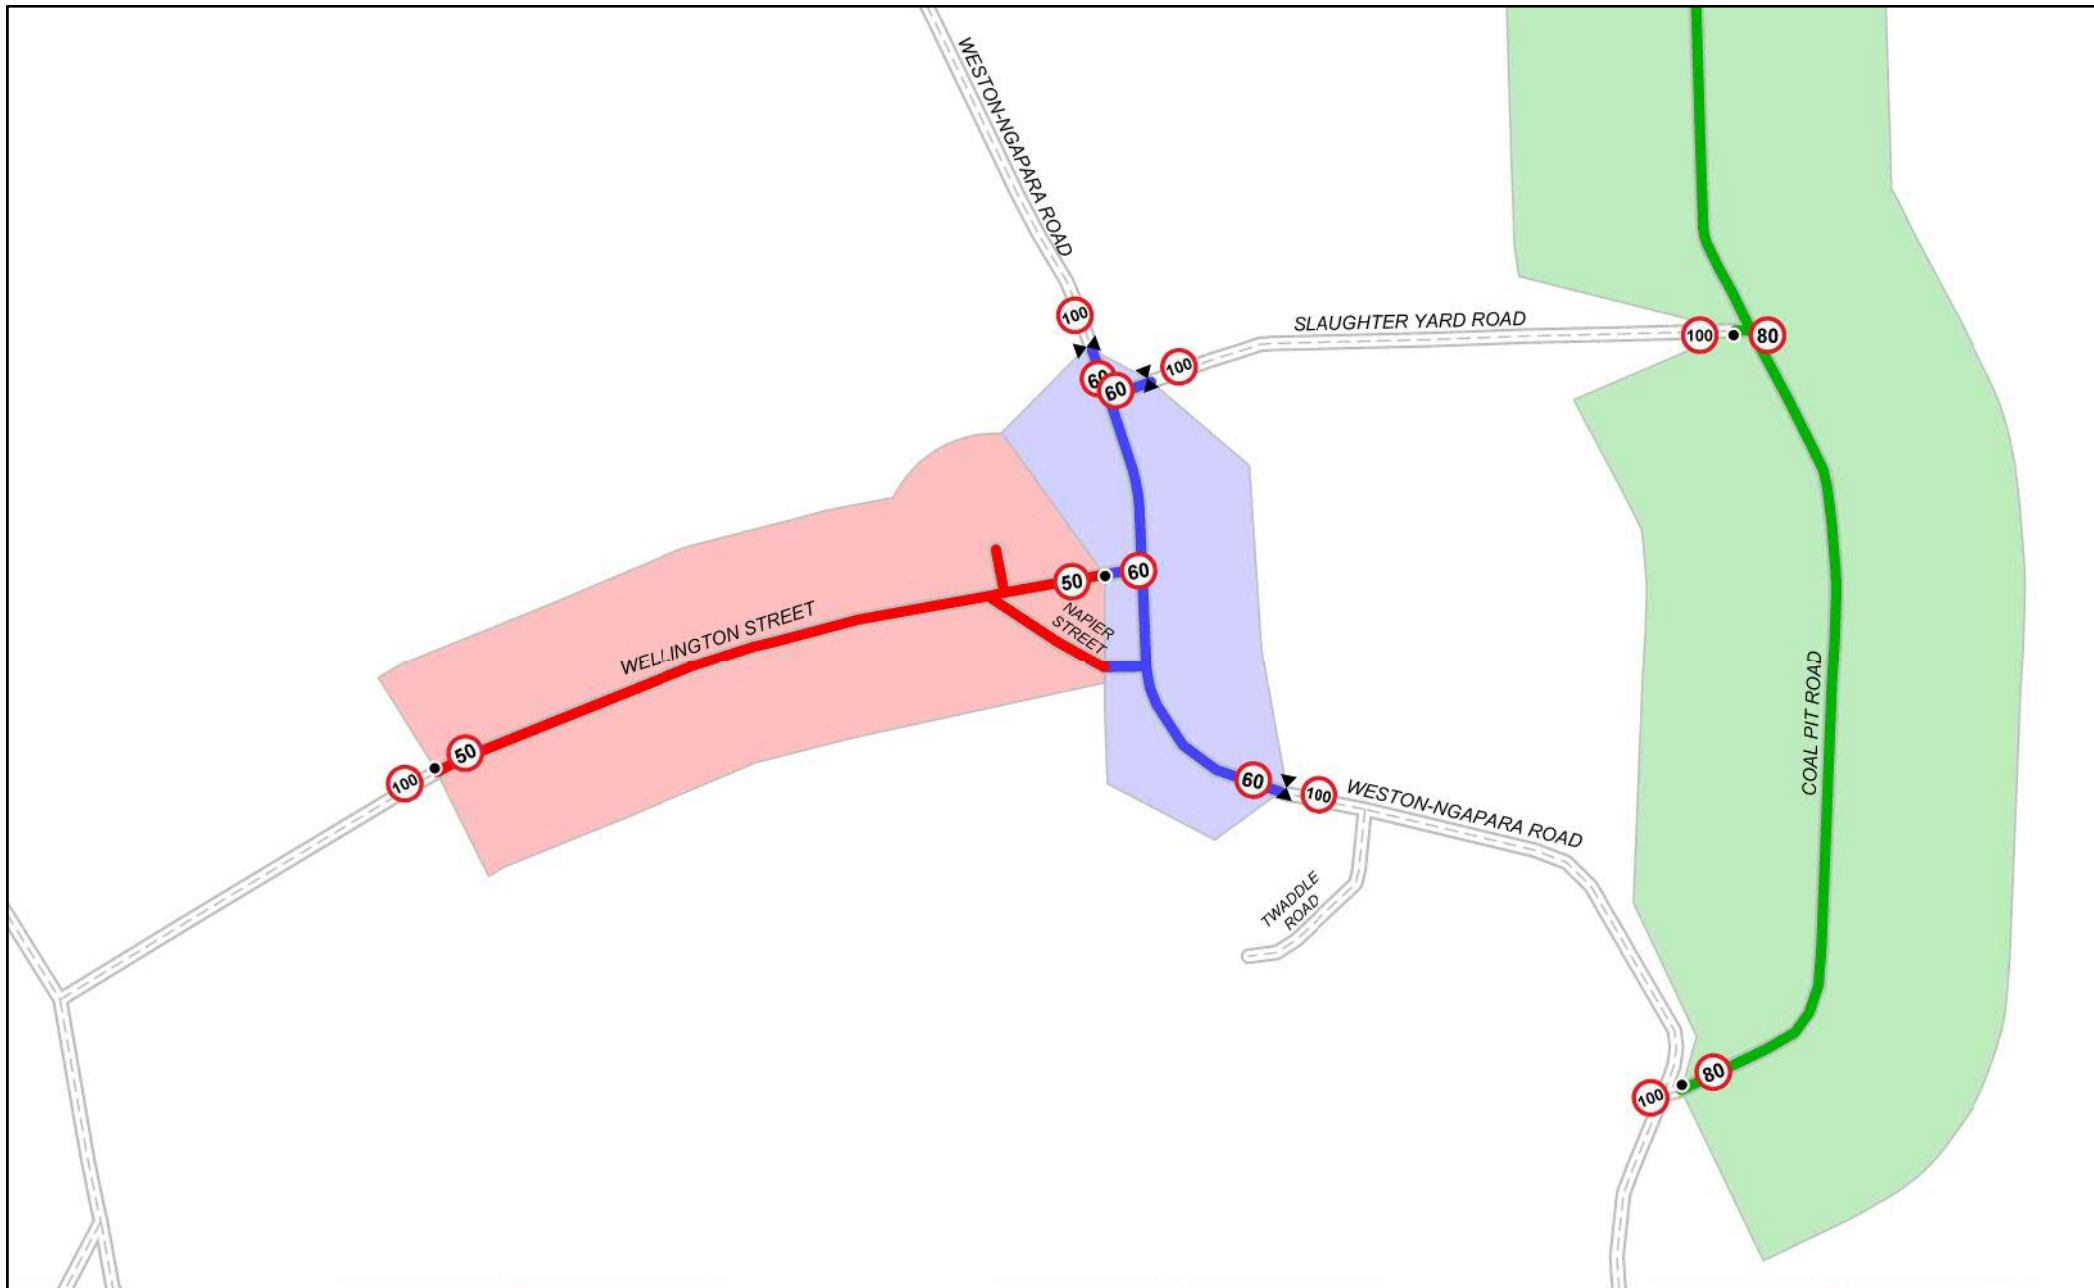

Waitaki District Speed Zones: Enfield

		Legend													
•	Speed Sign		Road		30 kph Road		40 kph Road		50 kph Road		60 kph Road		70 kph Road		80 kph Road
⊗	Gated (Paired) Speed Sign		State Hwy		30 kph Zone		40 kph Zone		50 kph Zone		60 kph Zone		70 kph Zone		80 kph Zone

Scale @ A4 : 1 : 10,000