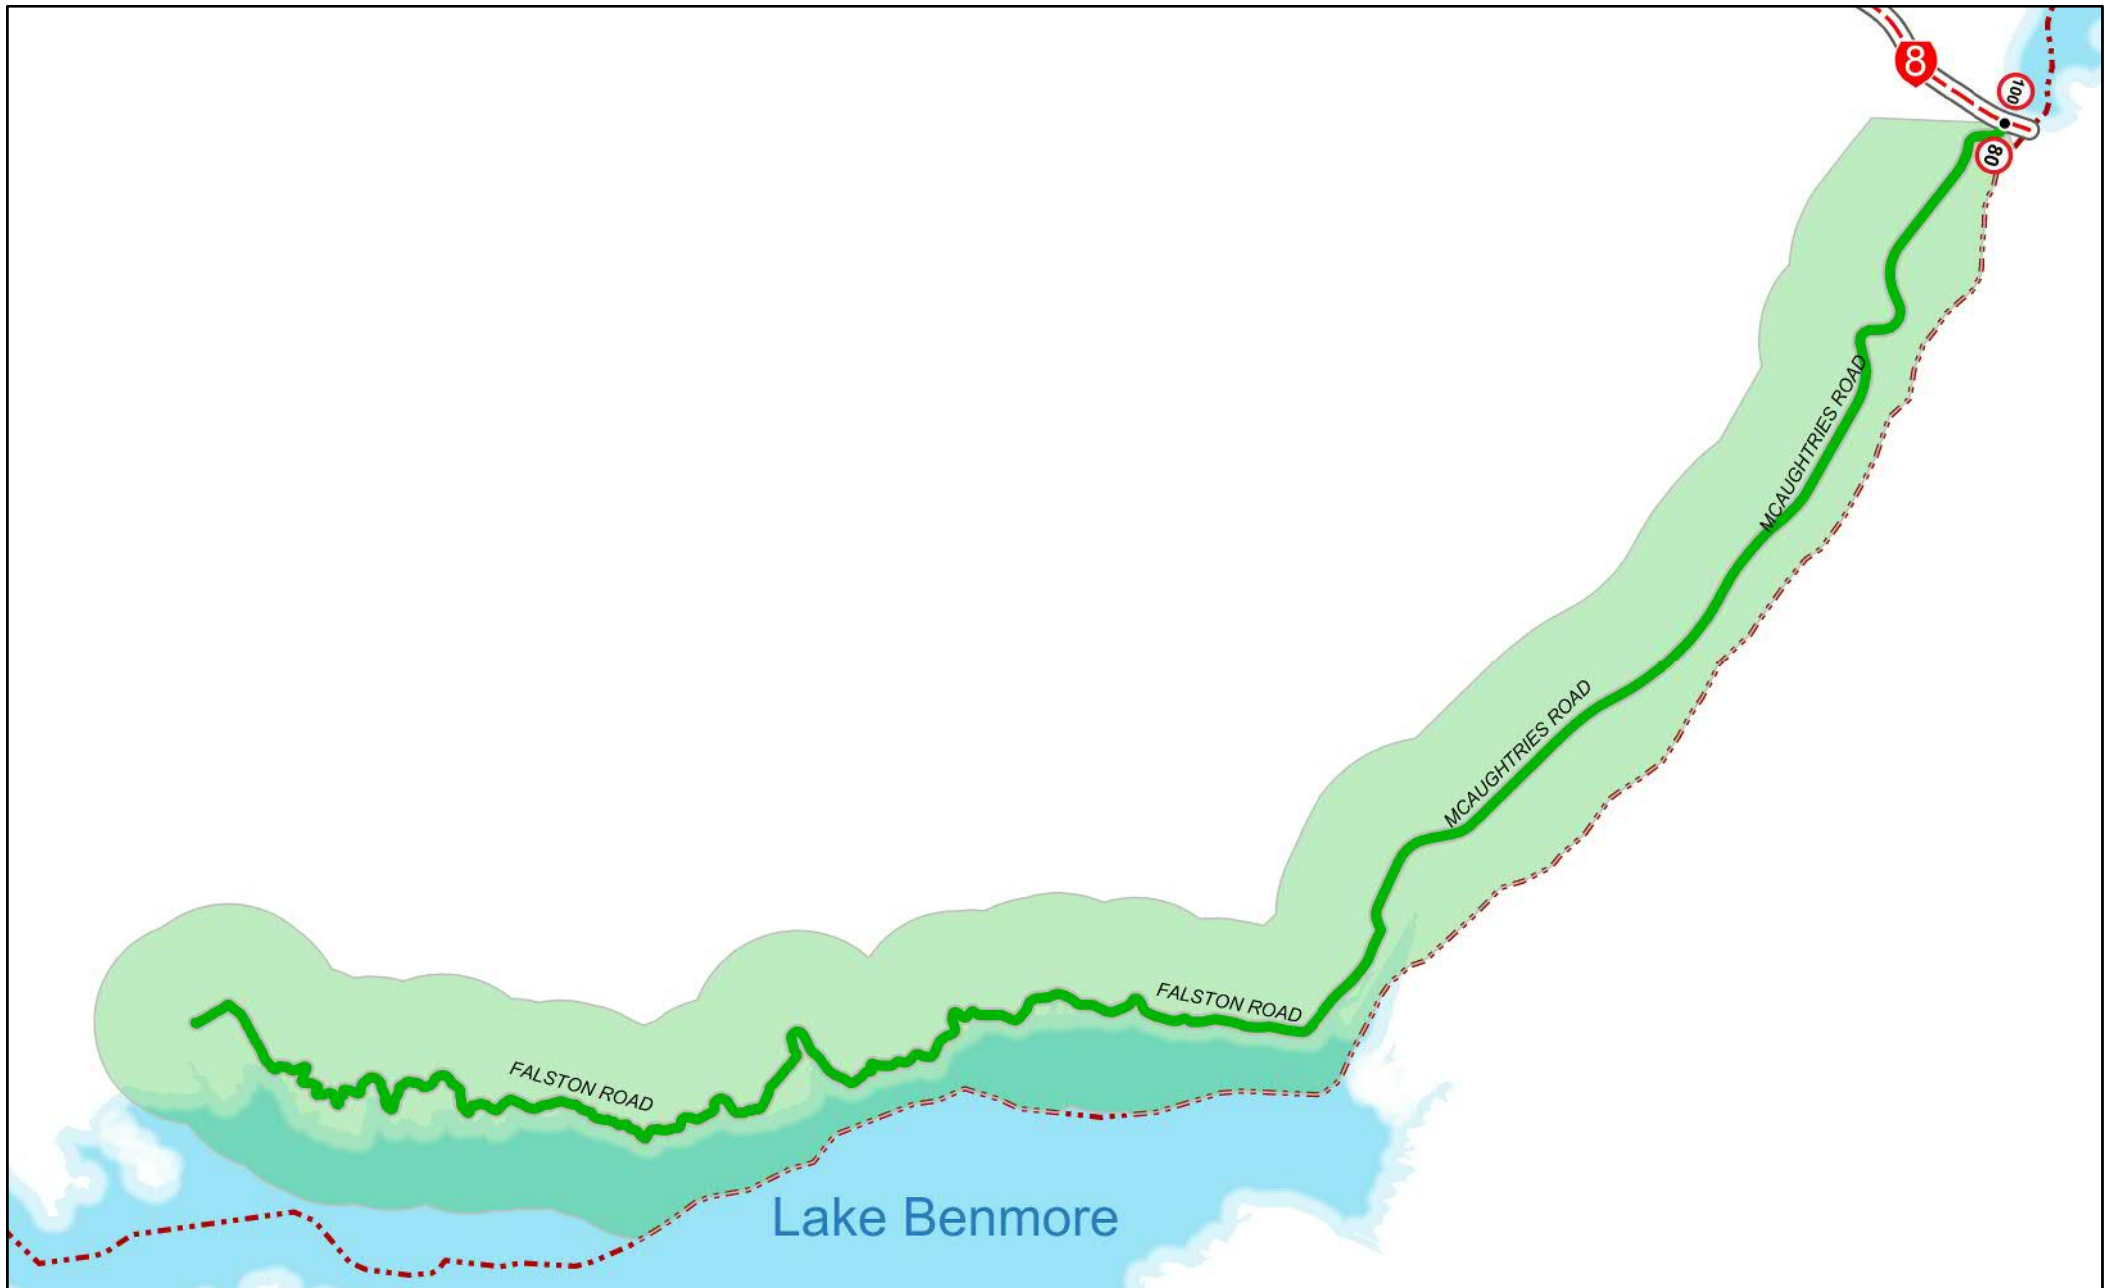

Waitaki District Speed Zones: McAughtries/Falston

		Legend													
•	Speed Sign		Road		30 kph Road		40 kph Road		50 kph Road		60 kph Road		70 kph Road		80 kph Road
⊠	Gated (Paired) Speed Sign		State Hwy		30 kph Zone		40 kph Zone		50 kph Zone		60 kph Zone		70 kph Zone		80 kph Zone

Scale @ A4 : 1 : 75,000