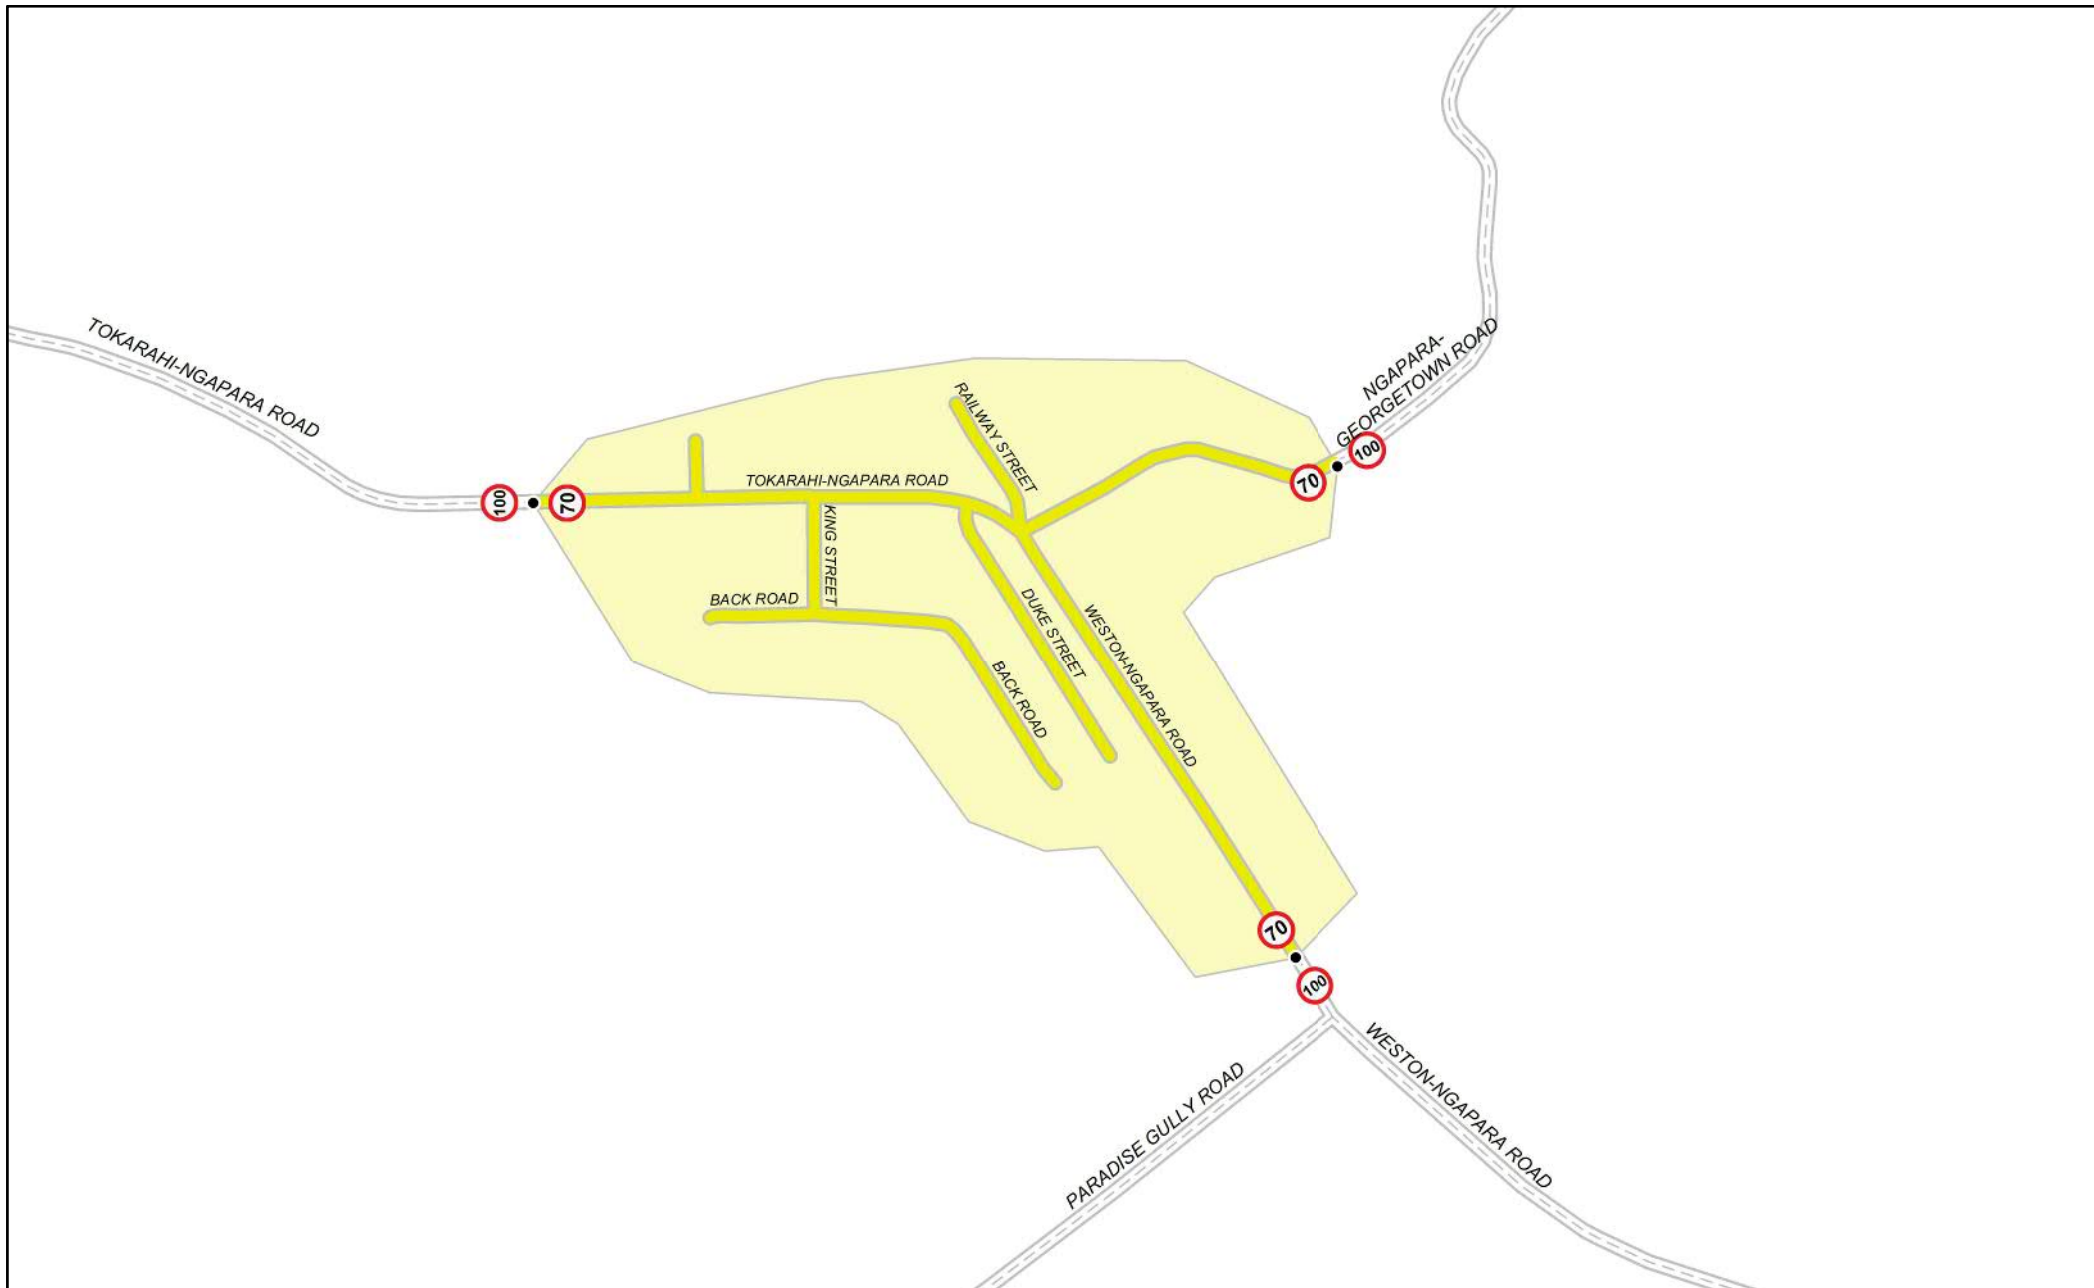

Waitaki District Speed Zones: Ngapara

		Legend													
•	Speed Sign		Road		30 kph Road		40 kph Road		50 kph Road		60 kph Road		70 kph Road		80 kph Road
×	Gated (Paired) Speed Sign		State Hwy		30 kph Zone		40 kph Zone		50 kph Zone		60 kph Zone		70 kph Zone		80 kph Zone