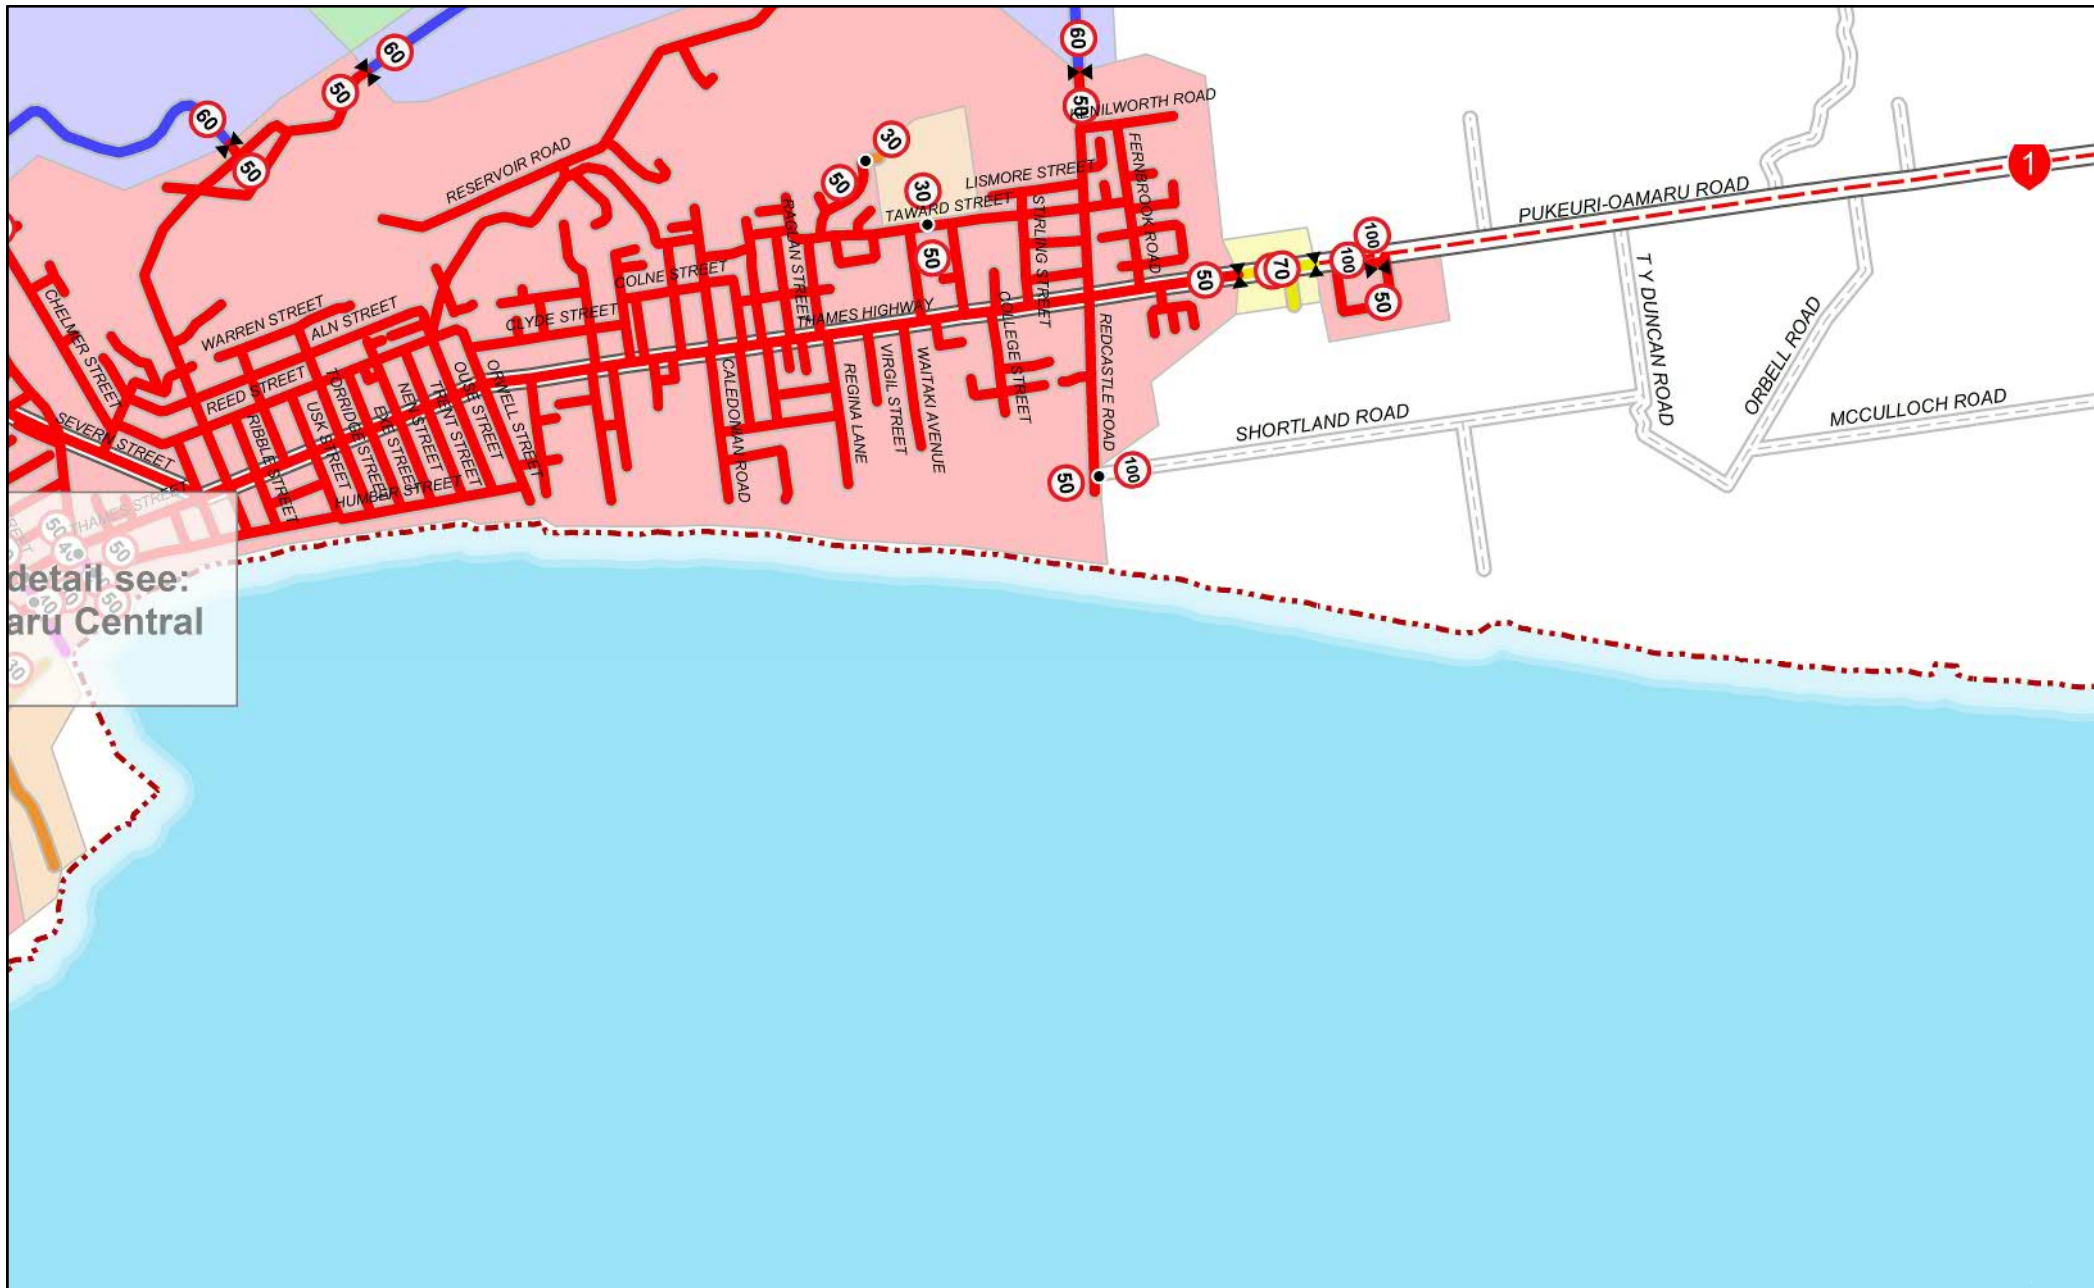

Waitaki District Speed Zones: Oamaru 4

		Legend							
•	Speed Sign								
⊗	Gated (Paired) Speed Sign								

Scale @ A4 : 1 : 30,000