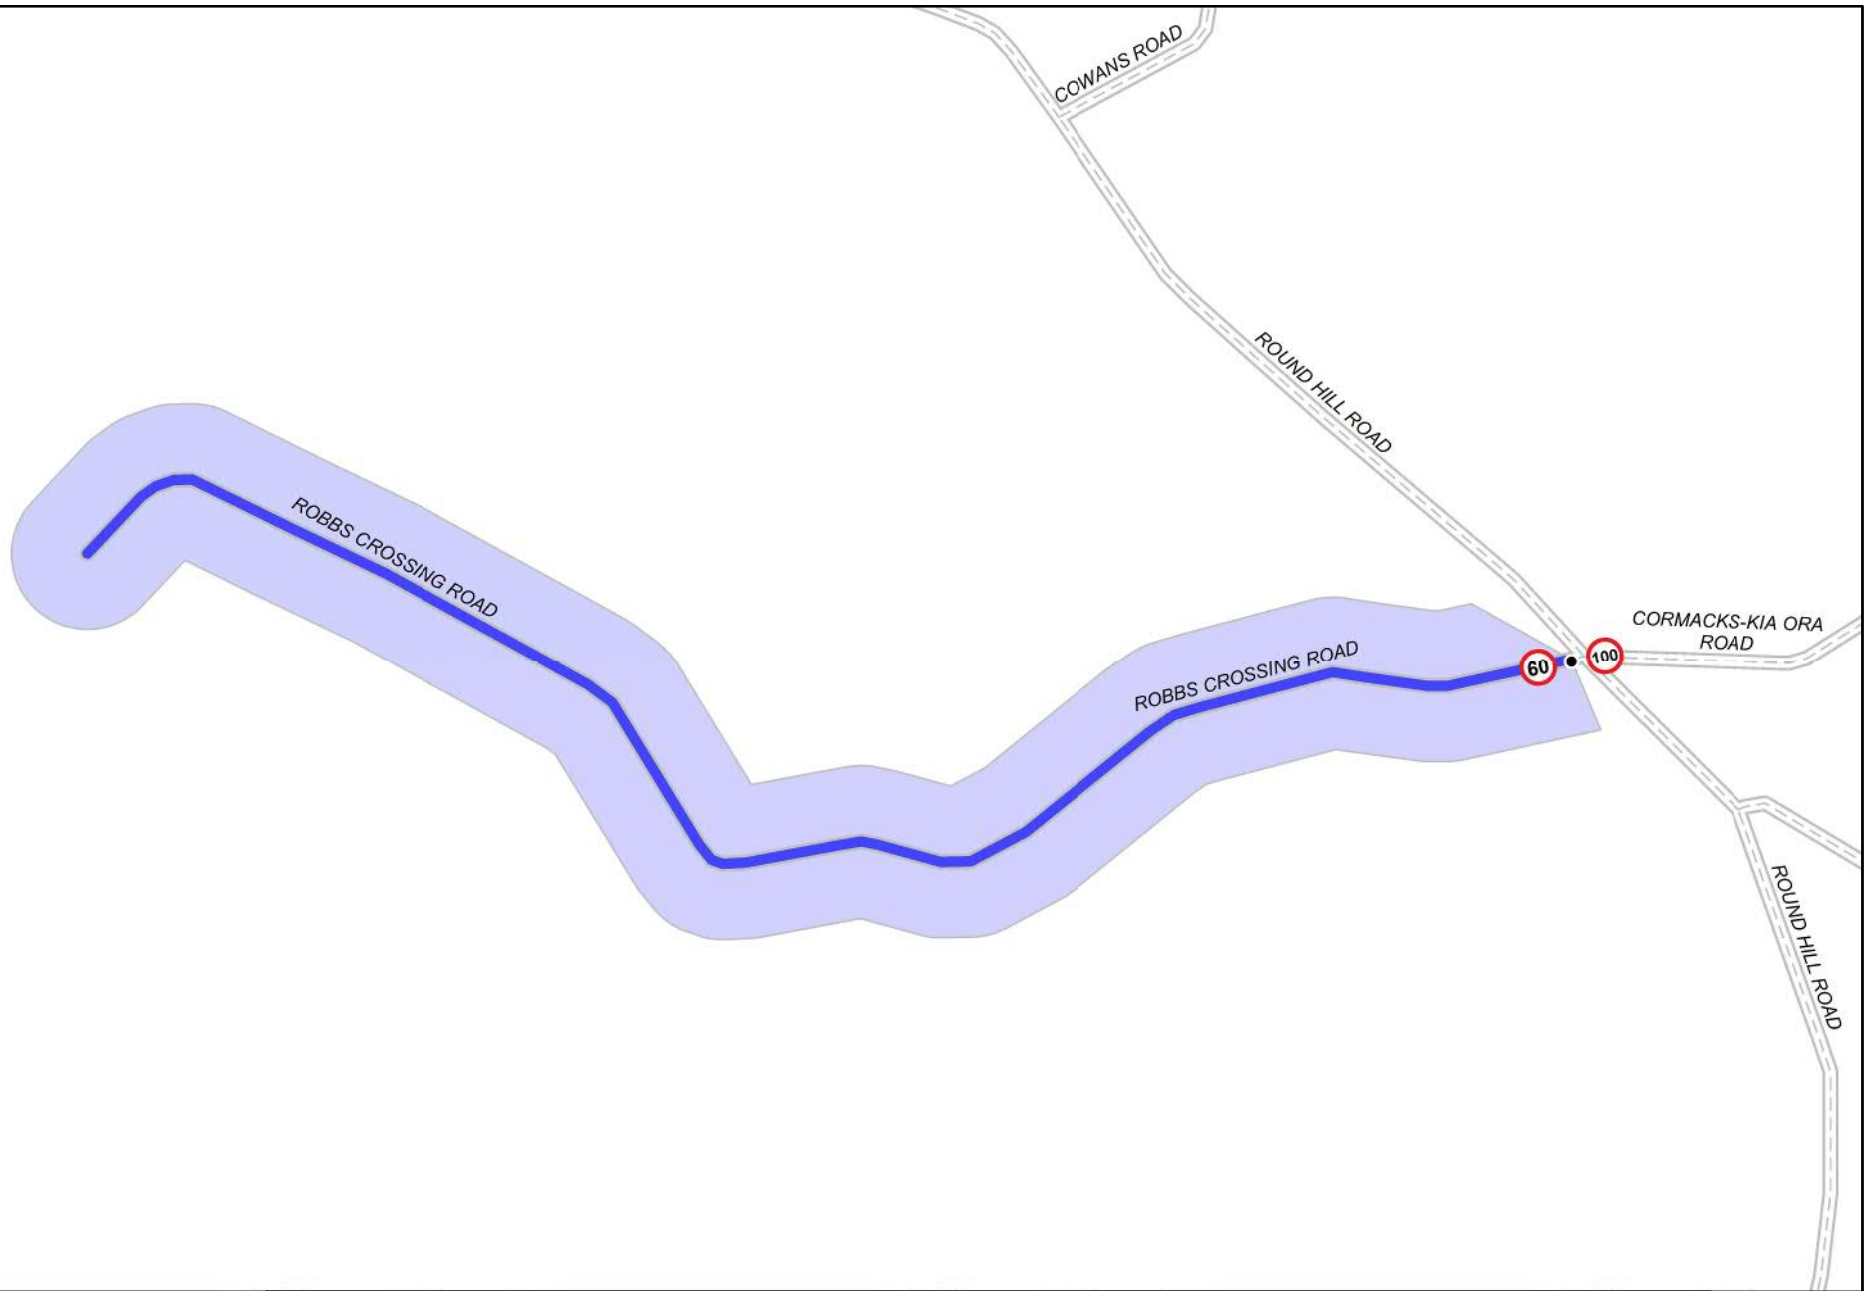

Waitaki District Speed Zones: Kia Ora

Legend										
• Speed Sign	Road	30 kph Road	40 kph Road	50 kph Road	60 kph Road	70 kph Road	80 kph Road	30 kph Zone	40 kph Zone	50 kph Zone
✕ Gated (Paired) Speed Sign	State Hwy				60 kph Zone	70 kph Zone	80 kph Zone			

Scale @ A4 : 1 : 10,000