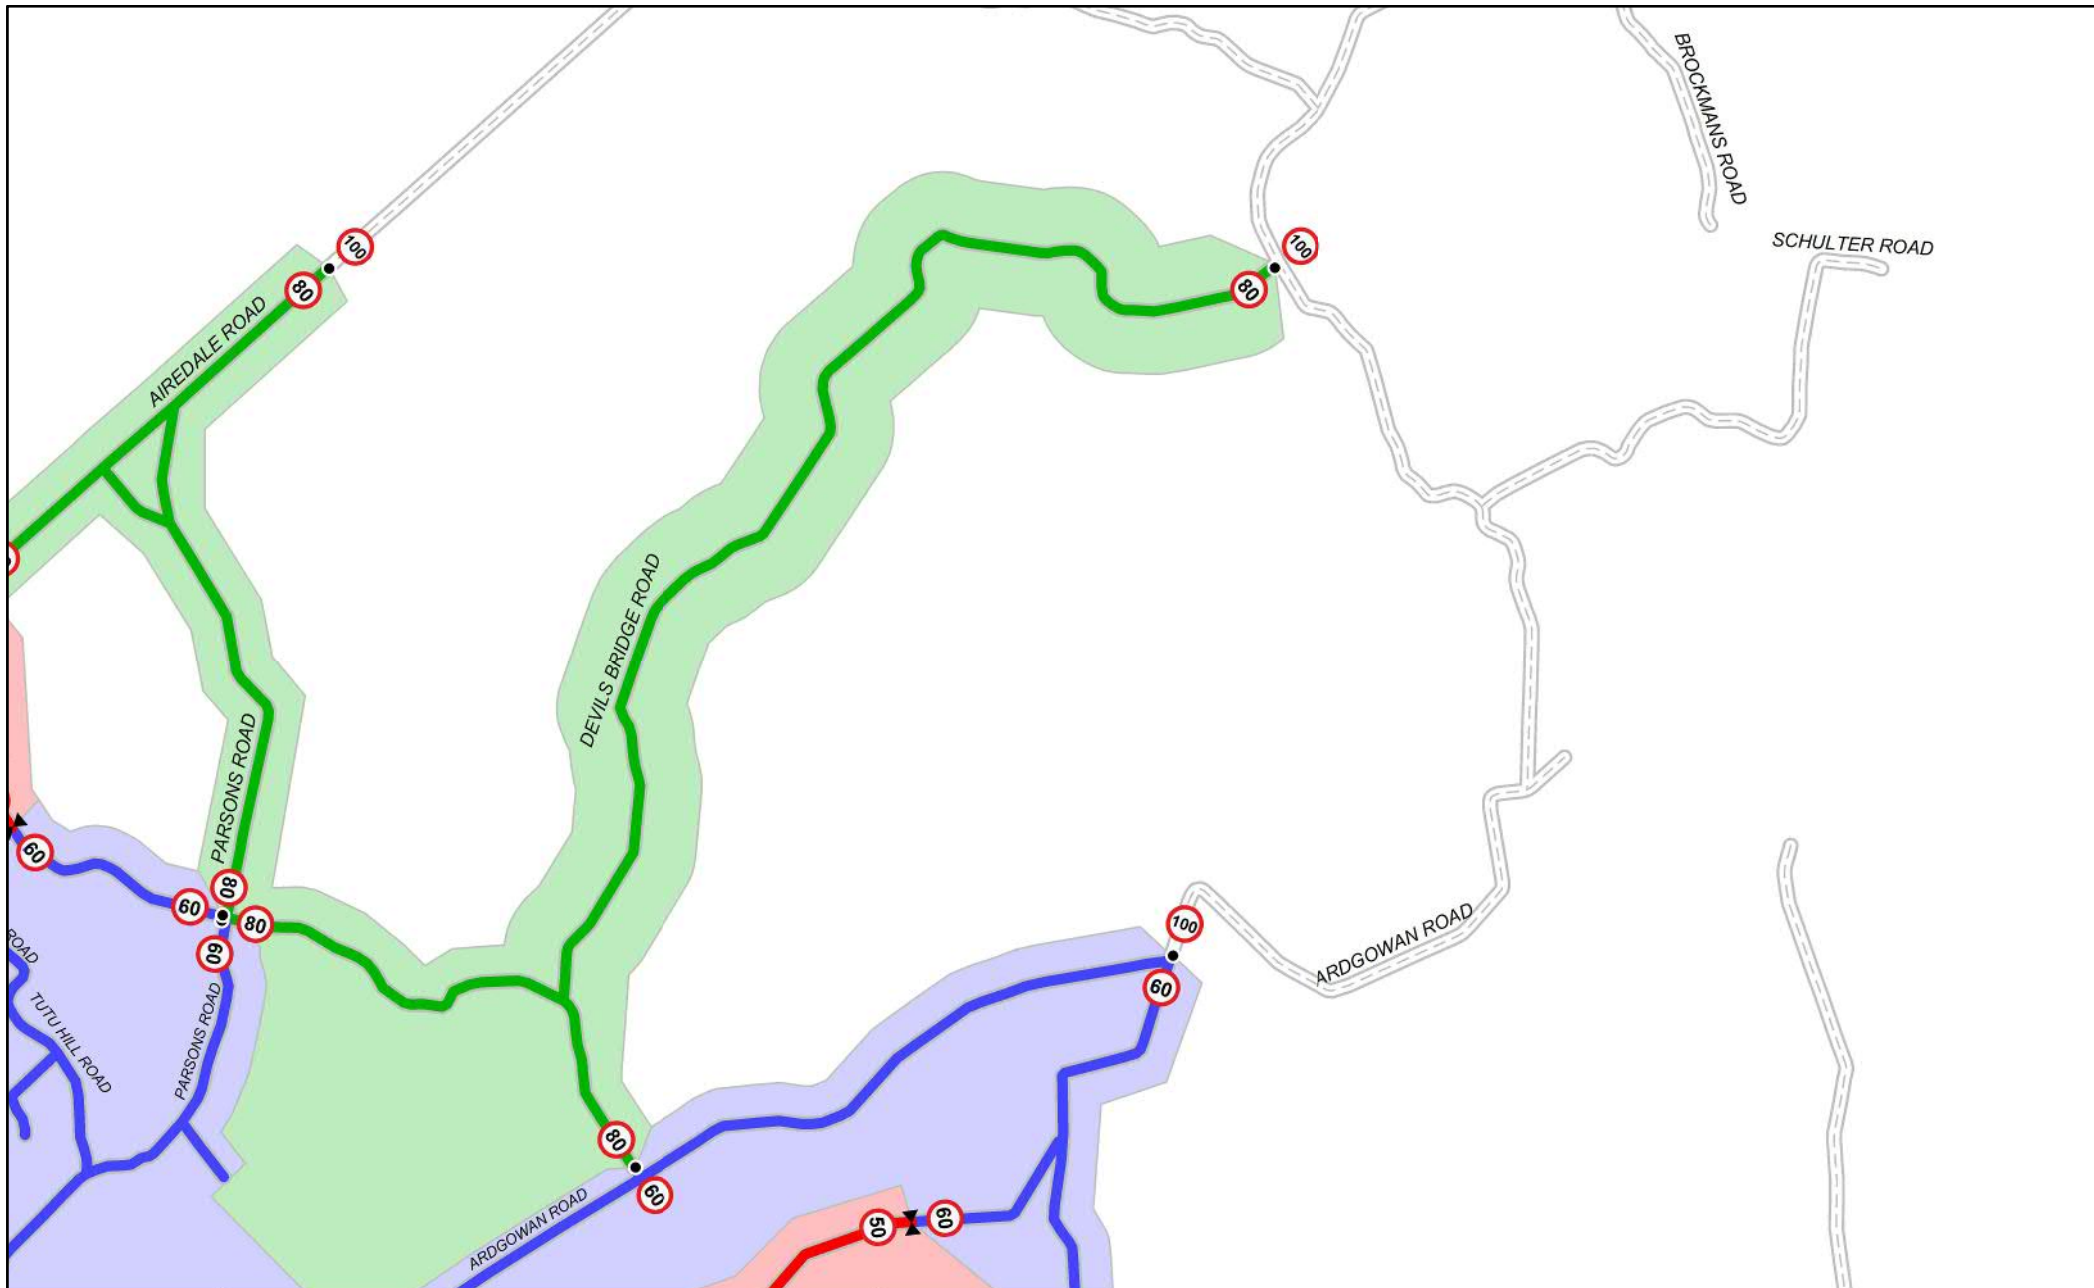

Waitaki District Speed Zones: Oamaru 2

		Legend													
•	Speed Sign		Road		30 kph Road		40 kph Road		50 kph Road		60 kph Road		70 kph Road		80 kph Road
⊗	Gated (Paired) Speed Sign		State Hwy		30 kph Zone		40 kph Zone		50 kph Zone		60 kph Zone		70 kph Zone		80 kph Zone