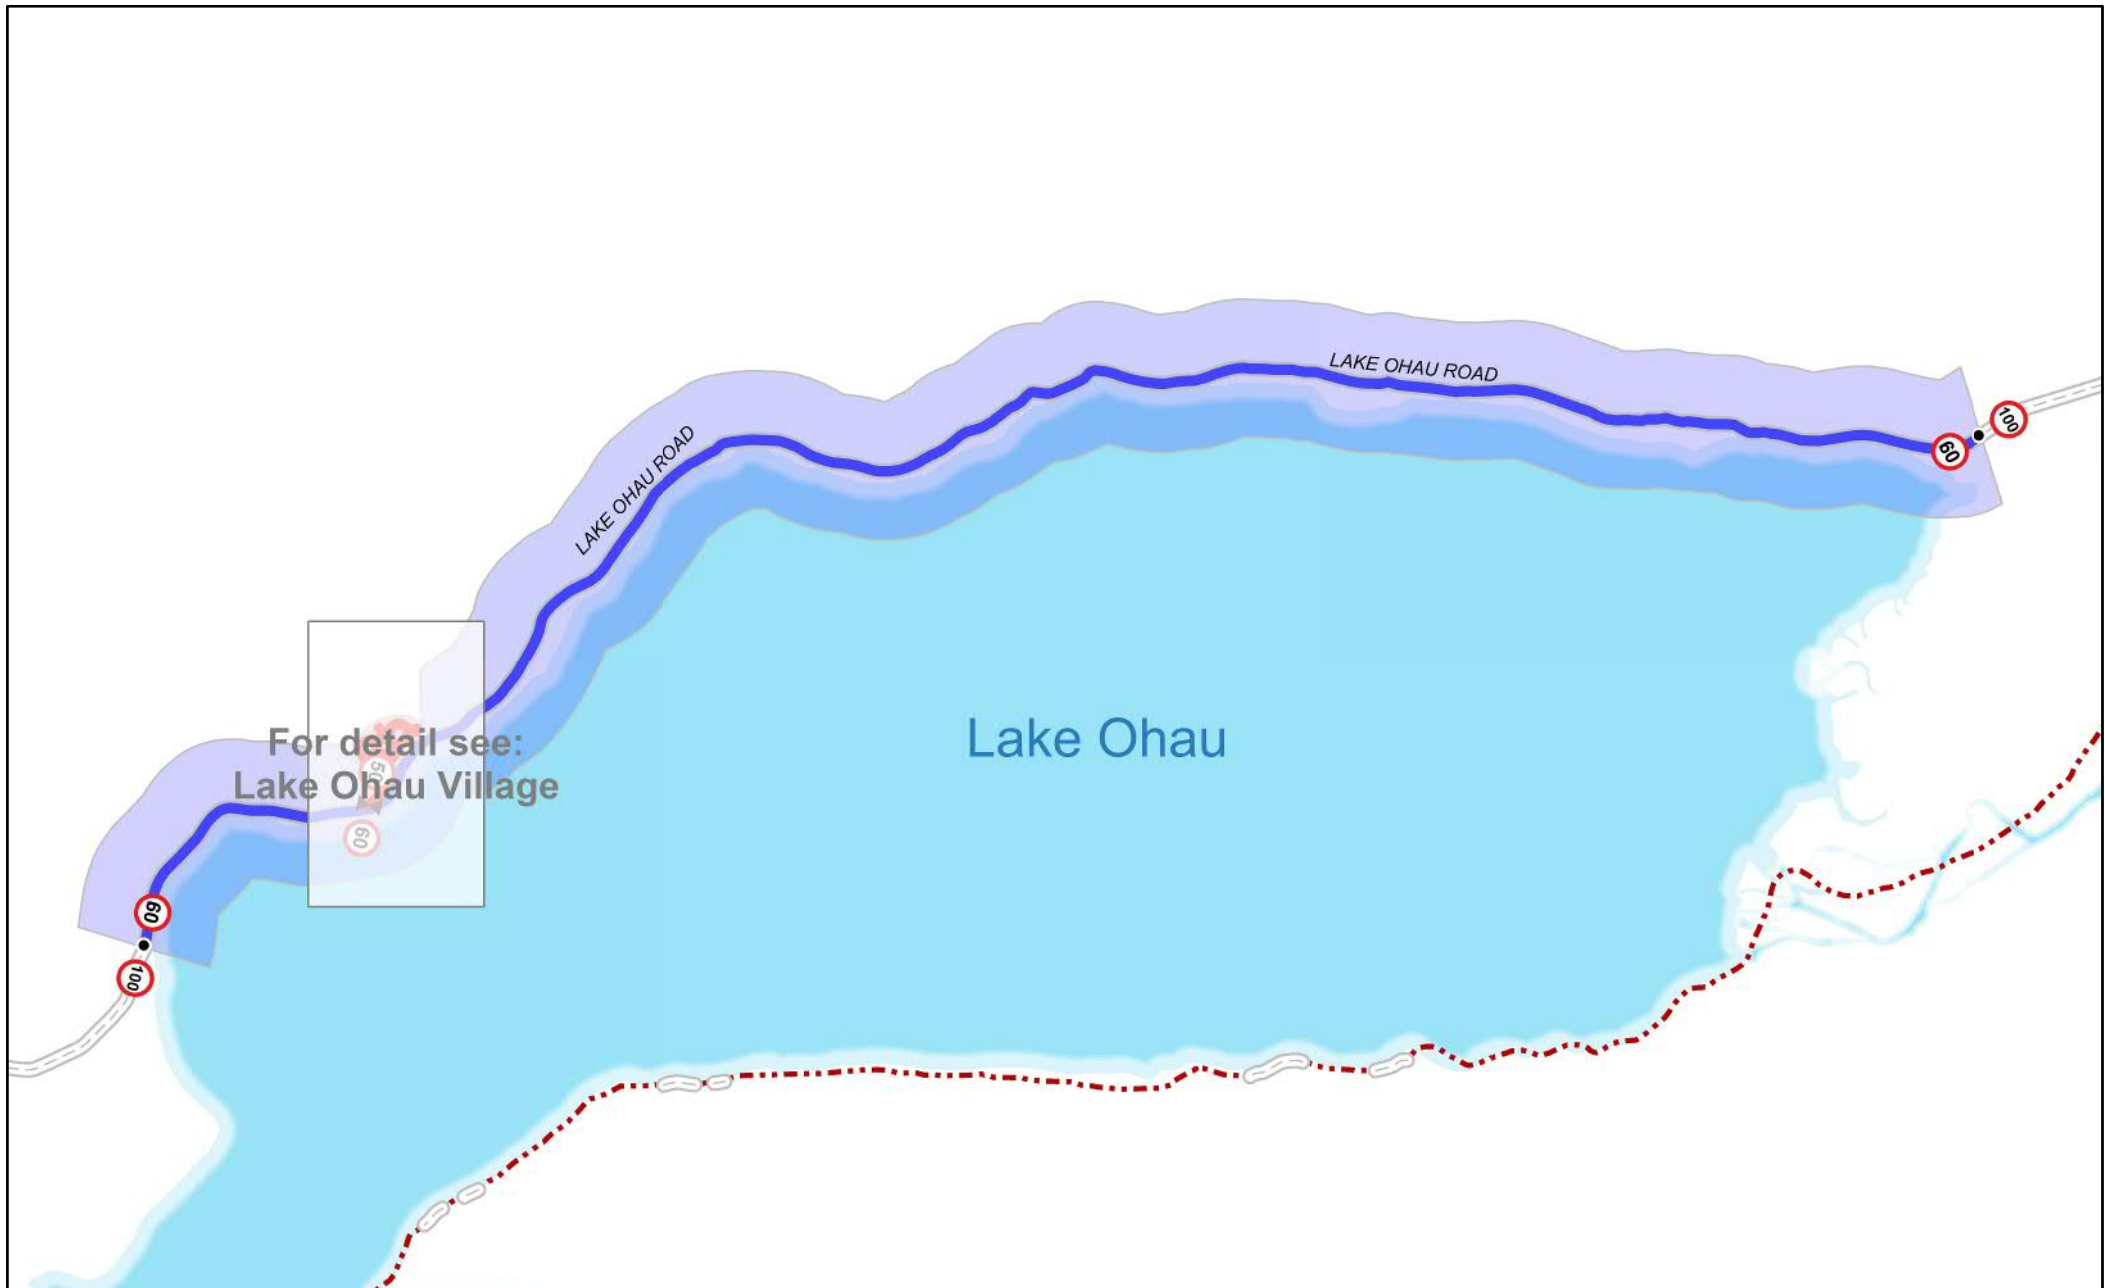

Scale @ A4 : 1 : 17,500

Waitaki District Speed Zones: Lake Ohau Village

		Legend													
•	Speed Sign		Road		30 kph Road		40 kph Road		50 kph Road		60 kph Road		70 kph Road		80 kph Road
⊗	Gated (Paired) Speed Sign		State Hwy		30 kph Zone		40 kph Zone		50 kph Zone		60 kph Zone		70 kph Zone		80 kph Zone