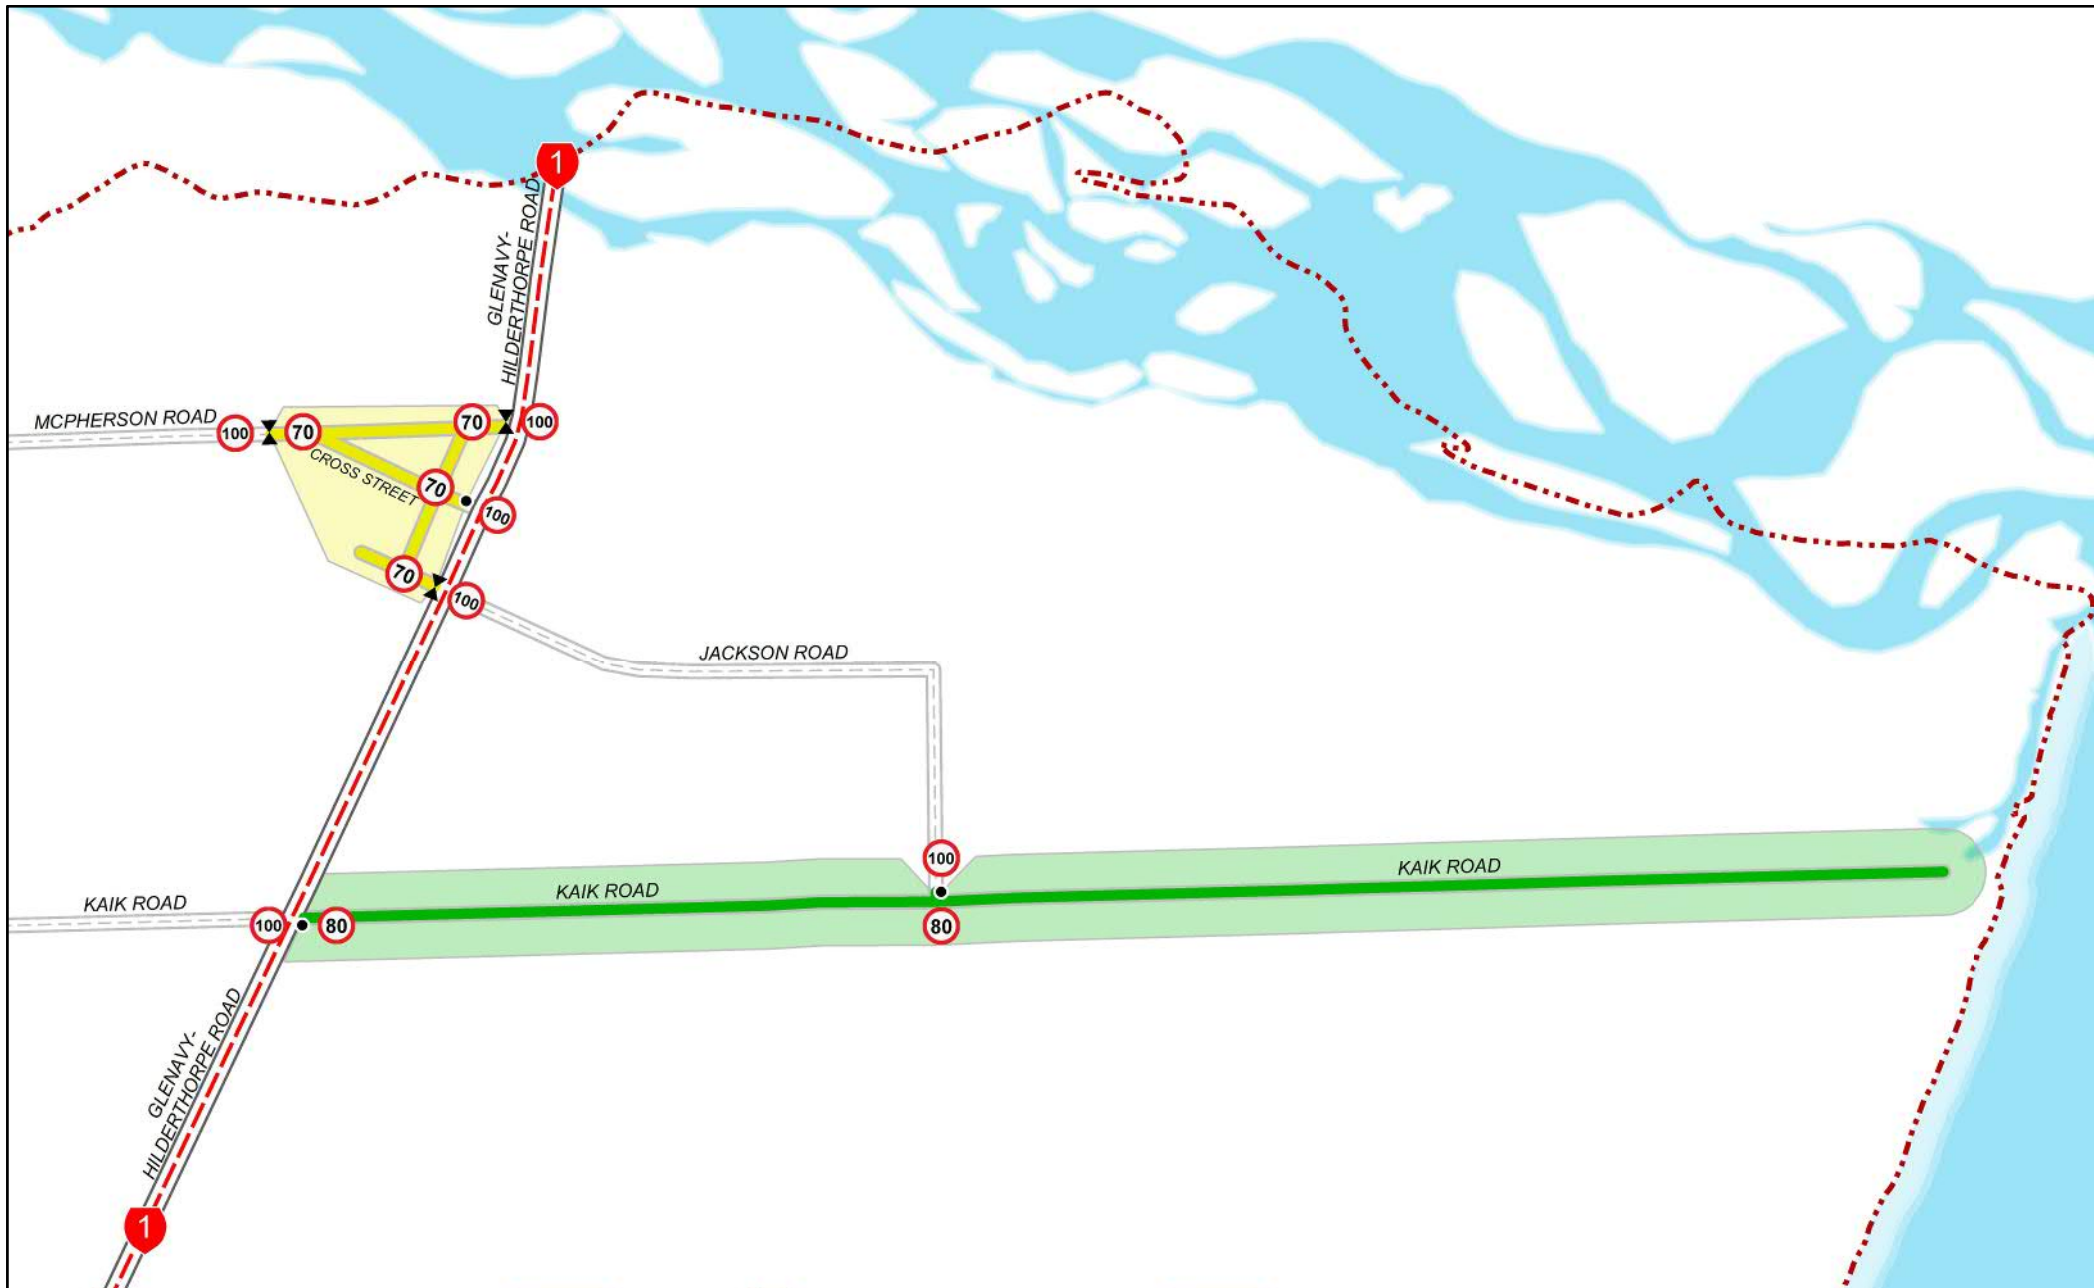

Waitaki District Speed Zones: Waitaki Bridge

Legend						
• Speed Sign	30 kph Road	40 kph Road	50 kph Road	60 kph Road	70 kph Road	80 kph Road
✕ Gated (Paired) Speed Sign	30 kph Zone	40 kph Zone	50 kph Zone	60 kph Zone	70 kph Zone	80 kph Zone
— Road	— State Hwy					

Scale @ A4 : 1 : 17,500