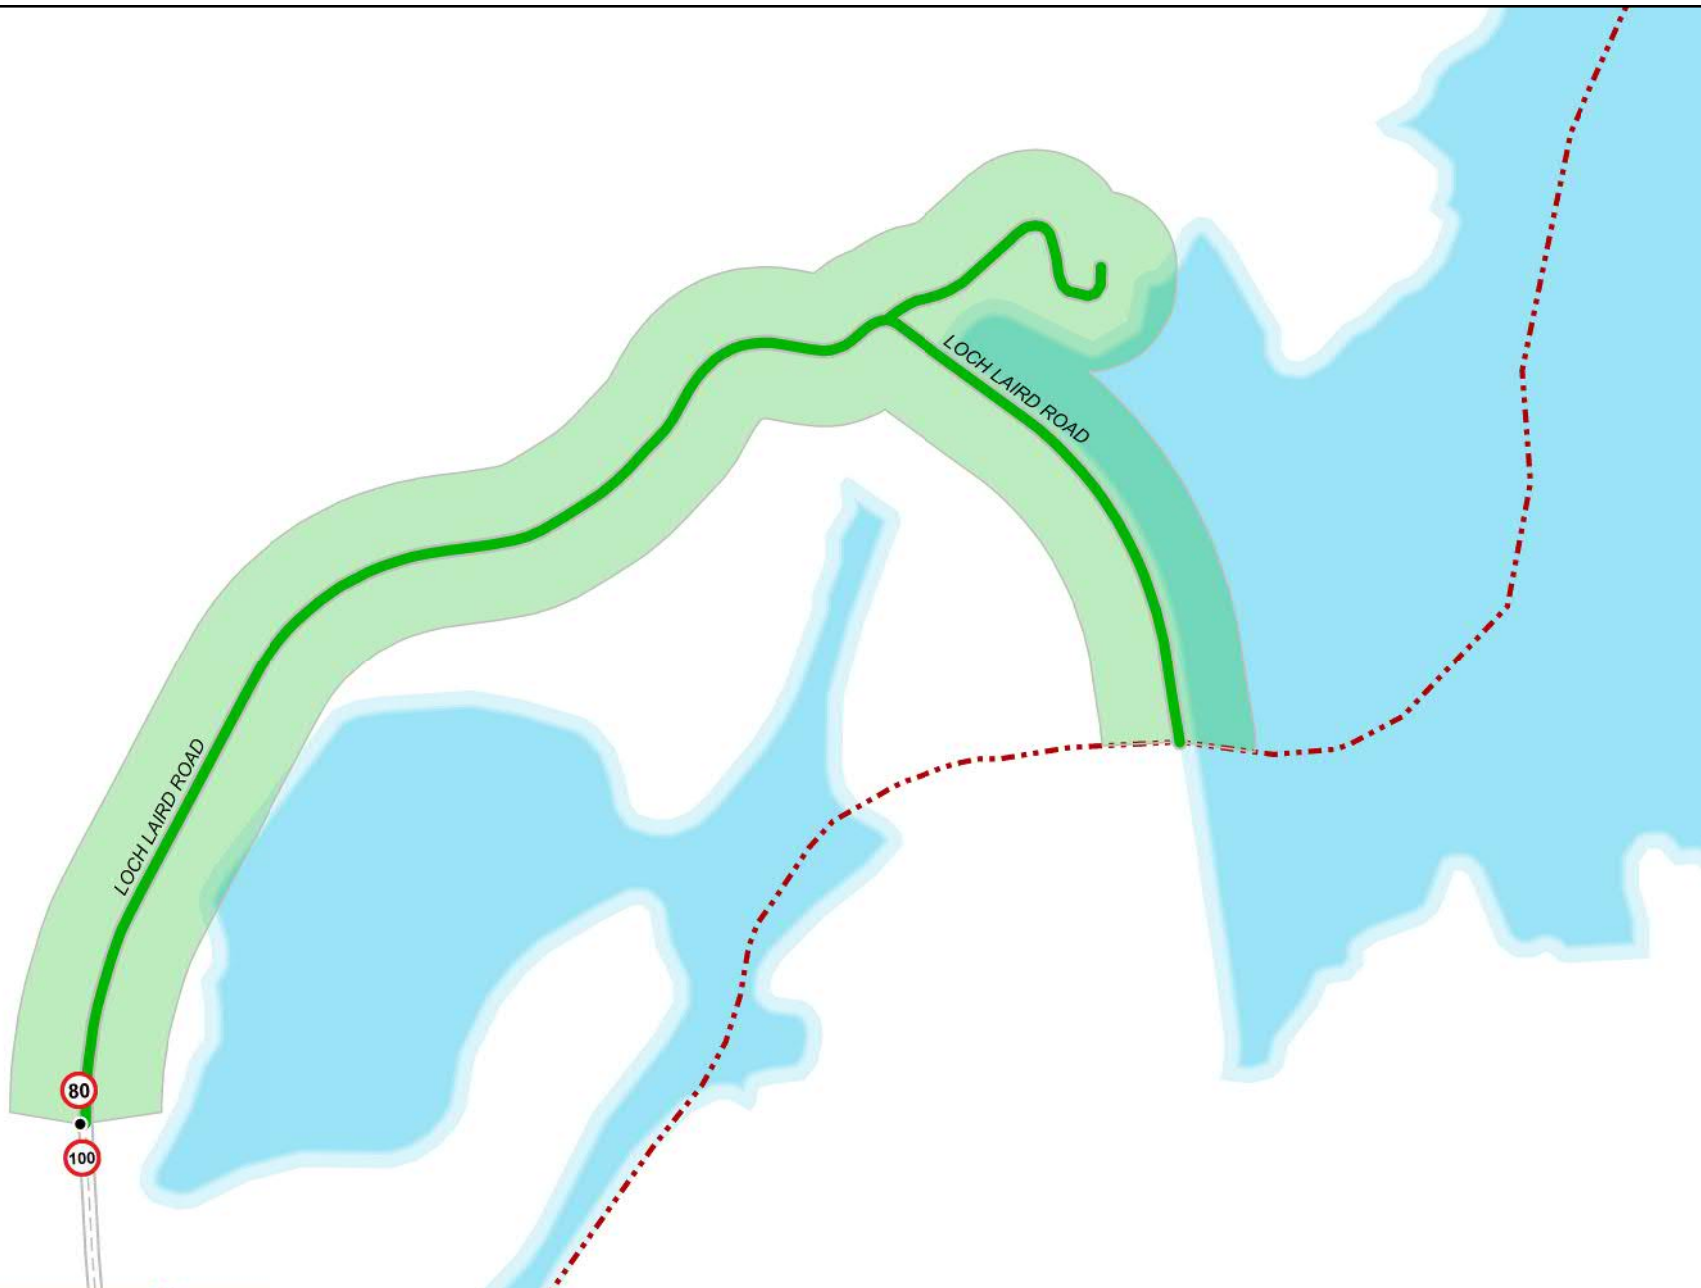

Waitaki District Speed Zones: Benmore Dam

		Legend													
•	Speed Sign		Road		30 kph Road		40 kph Road		50 kph Road		60 kph Road		70 kph Road		80 kph Road
•	Gated (Paired) Speed Sign		State Hwy		30 kph Zone		40 kph Zone		50 kph Zone		60 kph Zone		70 kph Zone		80 kph Zone

Scale @ A4 : 1 : 10,000