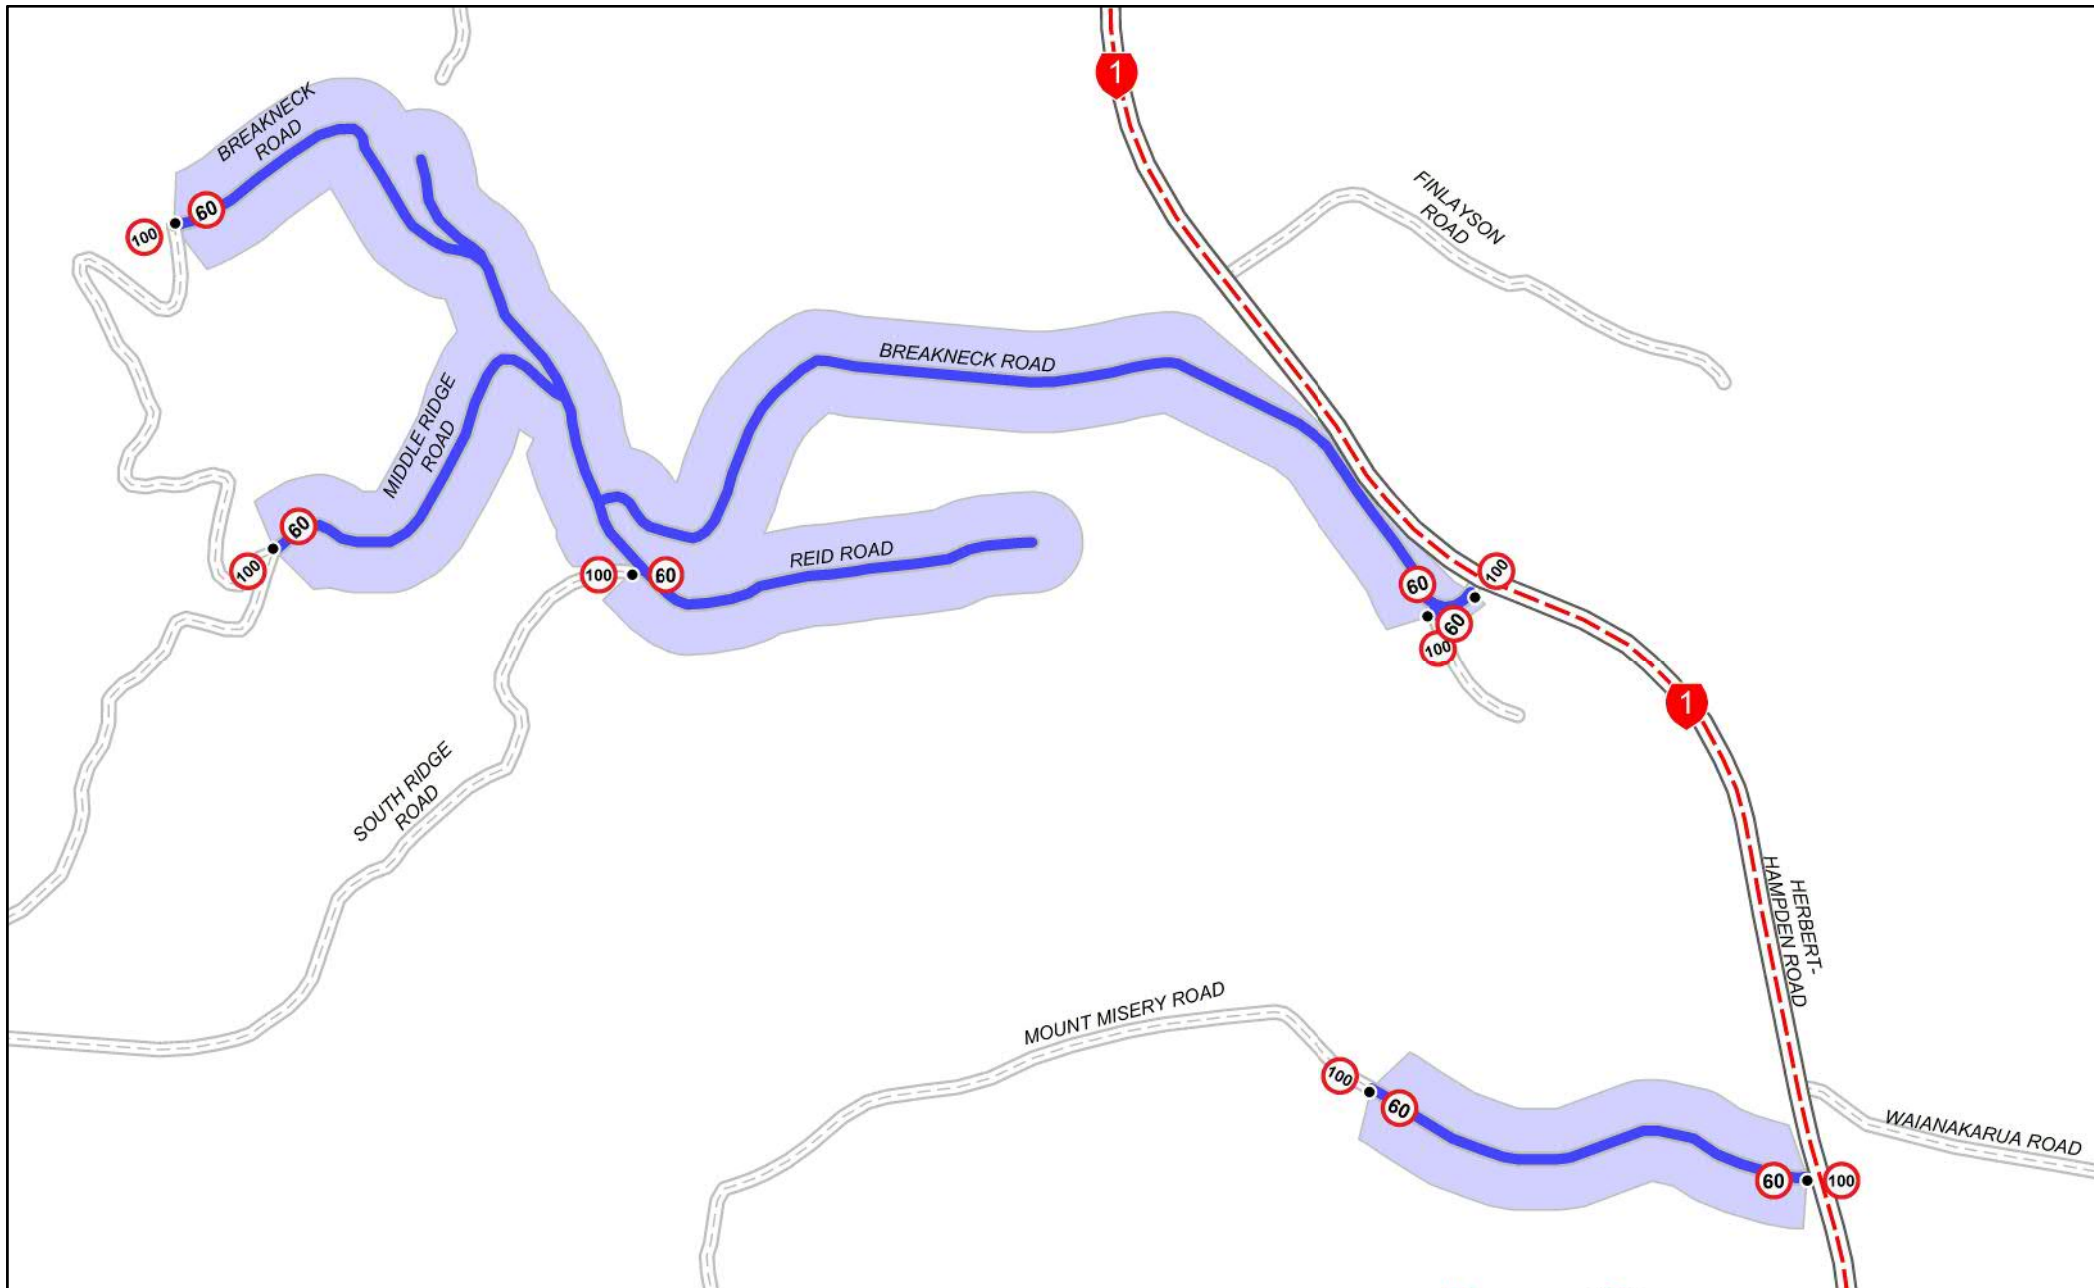

Waitaki District Speed Zones: Glenfern

		Legend							
•	Speed Sign								
⊗	Gated (Paired) Speed Sign								

Scale @ A4 : 1 : 15,000