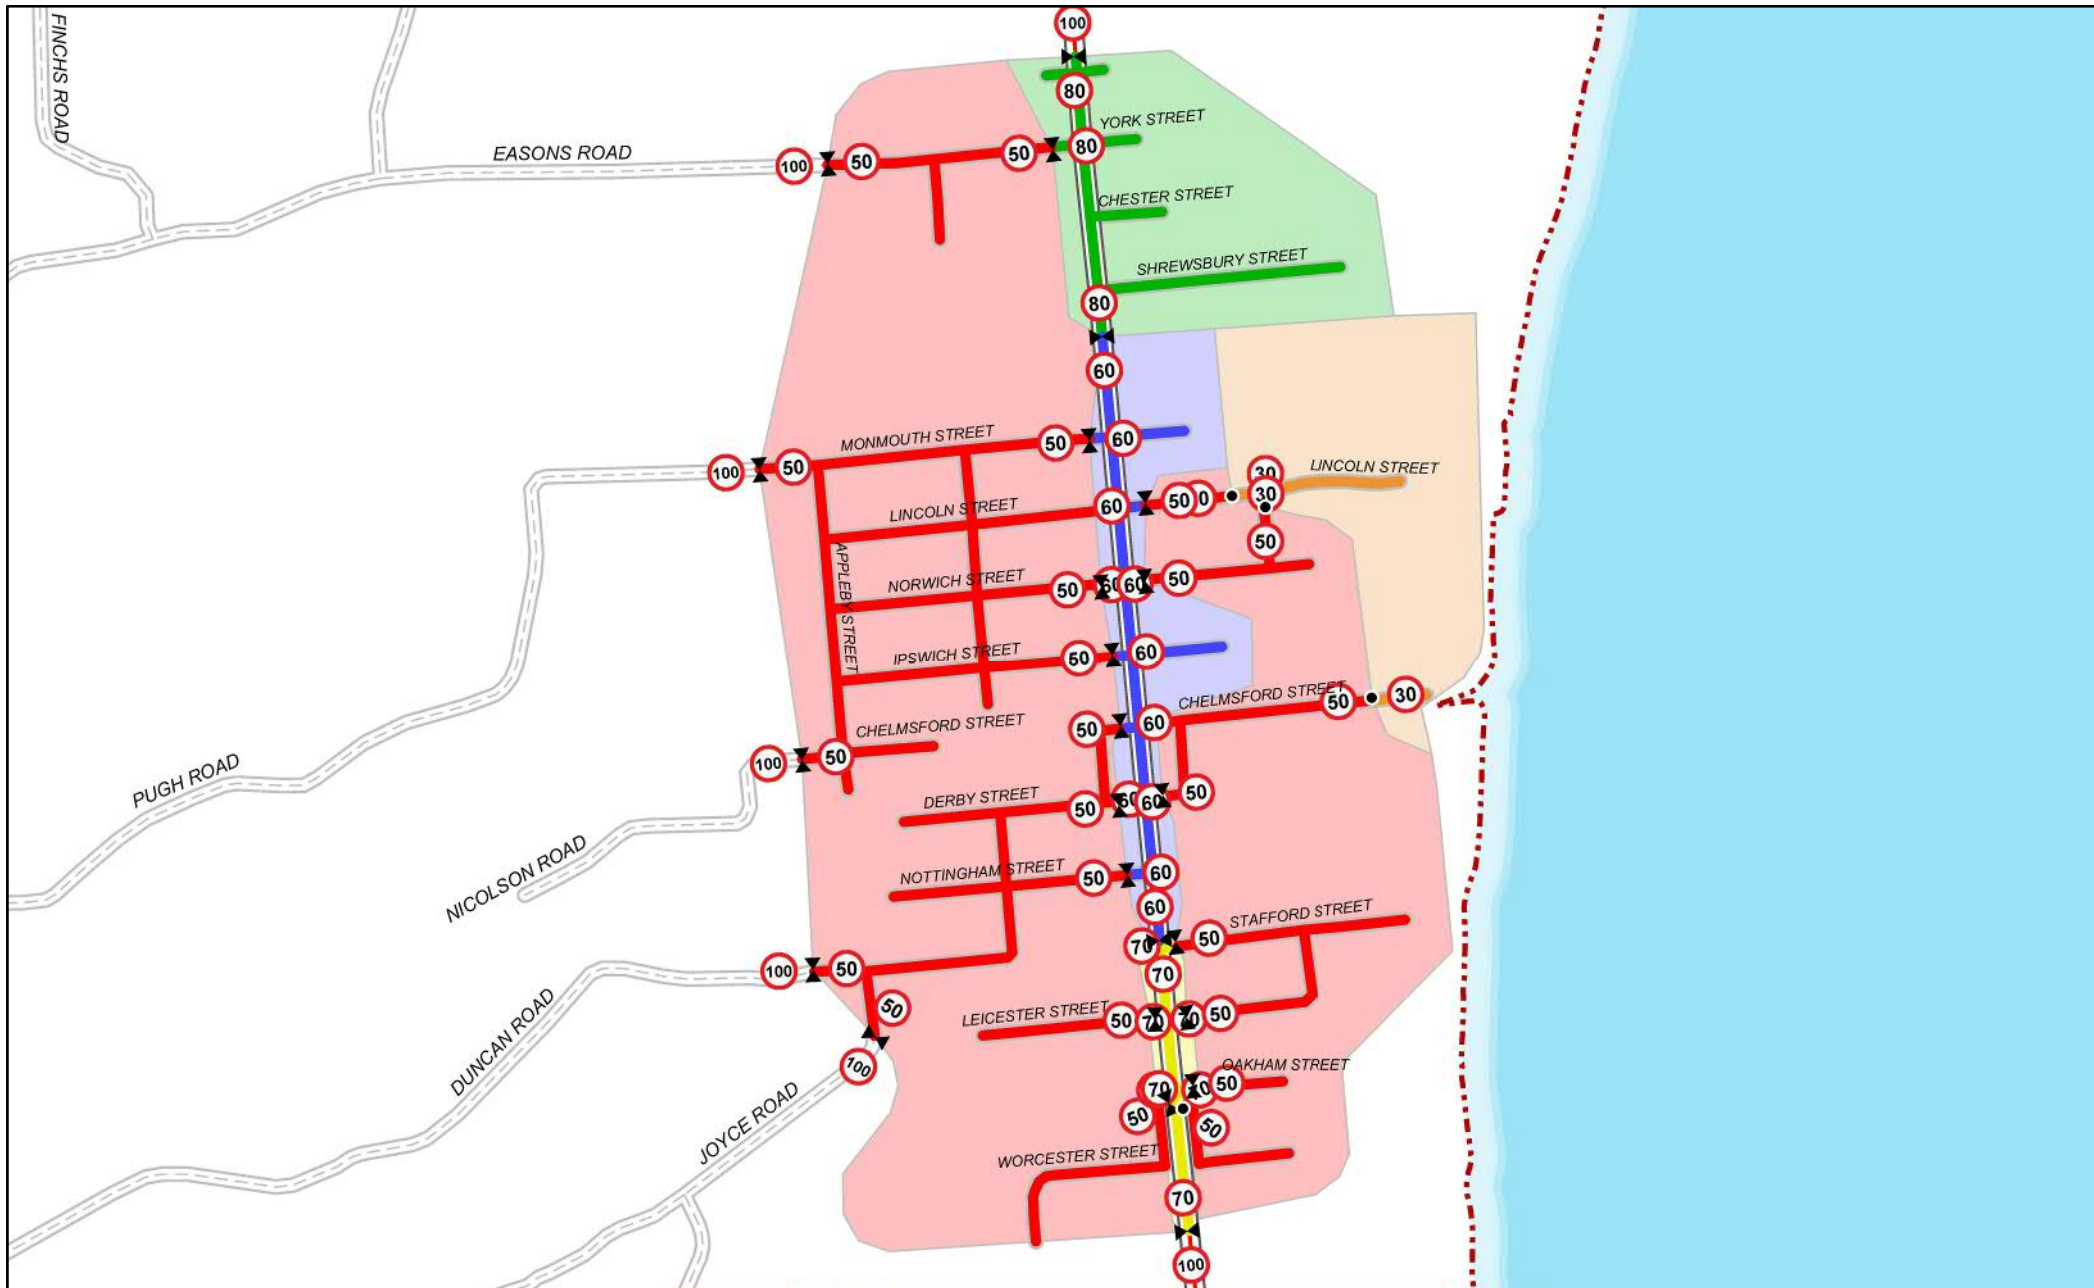

Waitaki District Speed Zones: Hampden

Legend							
• Speed Sign	— Road	— 30 kph Road	— 40 kph Road	— 50 kph Road	— 60 kph Road	— 70 kph Road	— 80 kph Road
✕ Gated (Paired) Speed Sign	— State Hwy	— 30 kph Zone	— 40 kph Zone	— 50 kph Zone	— 60 kph Zone	— 70 kph Zone	— 80 kph Zone

Scale @ A4 : 1 : 12,500