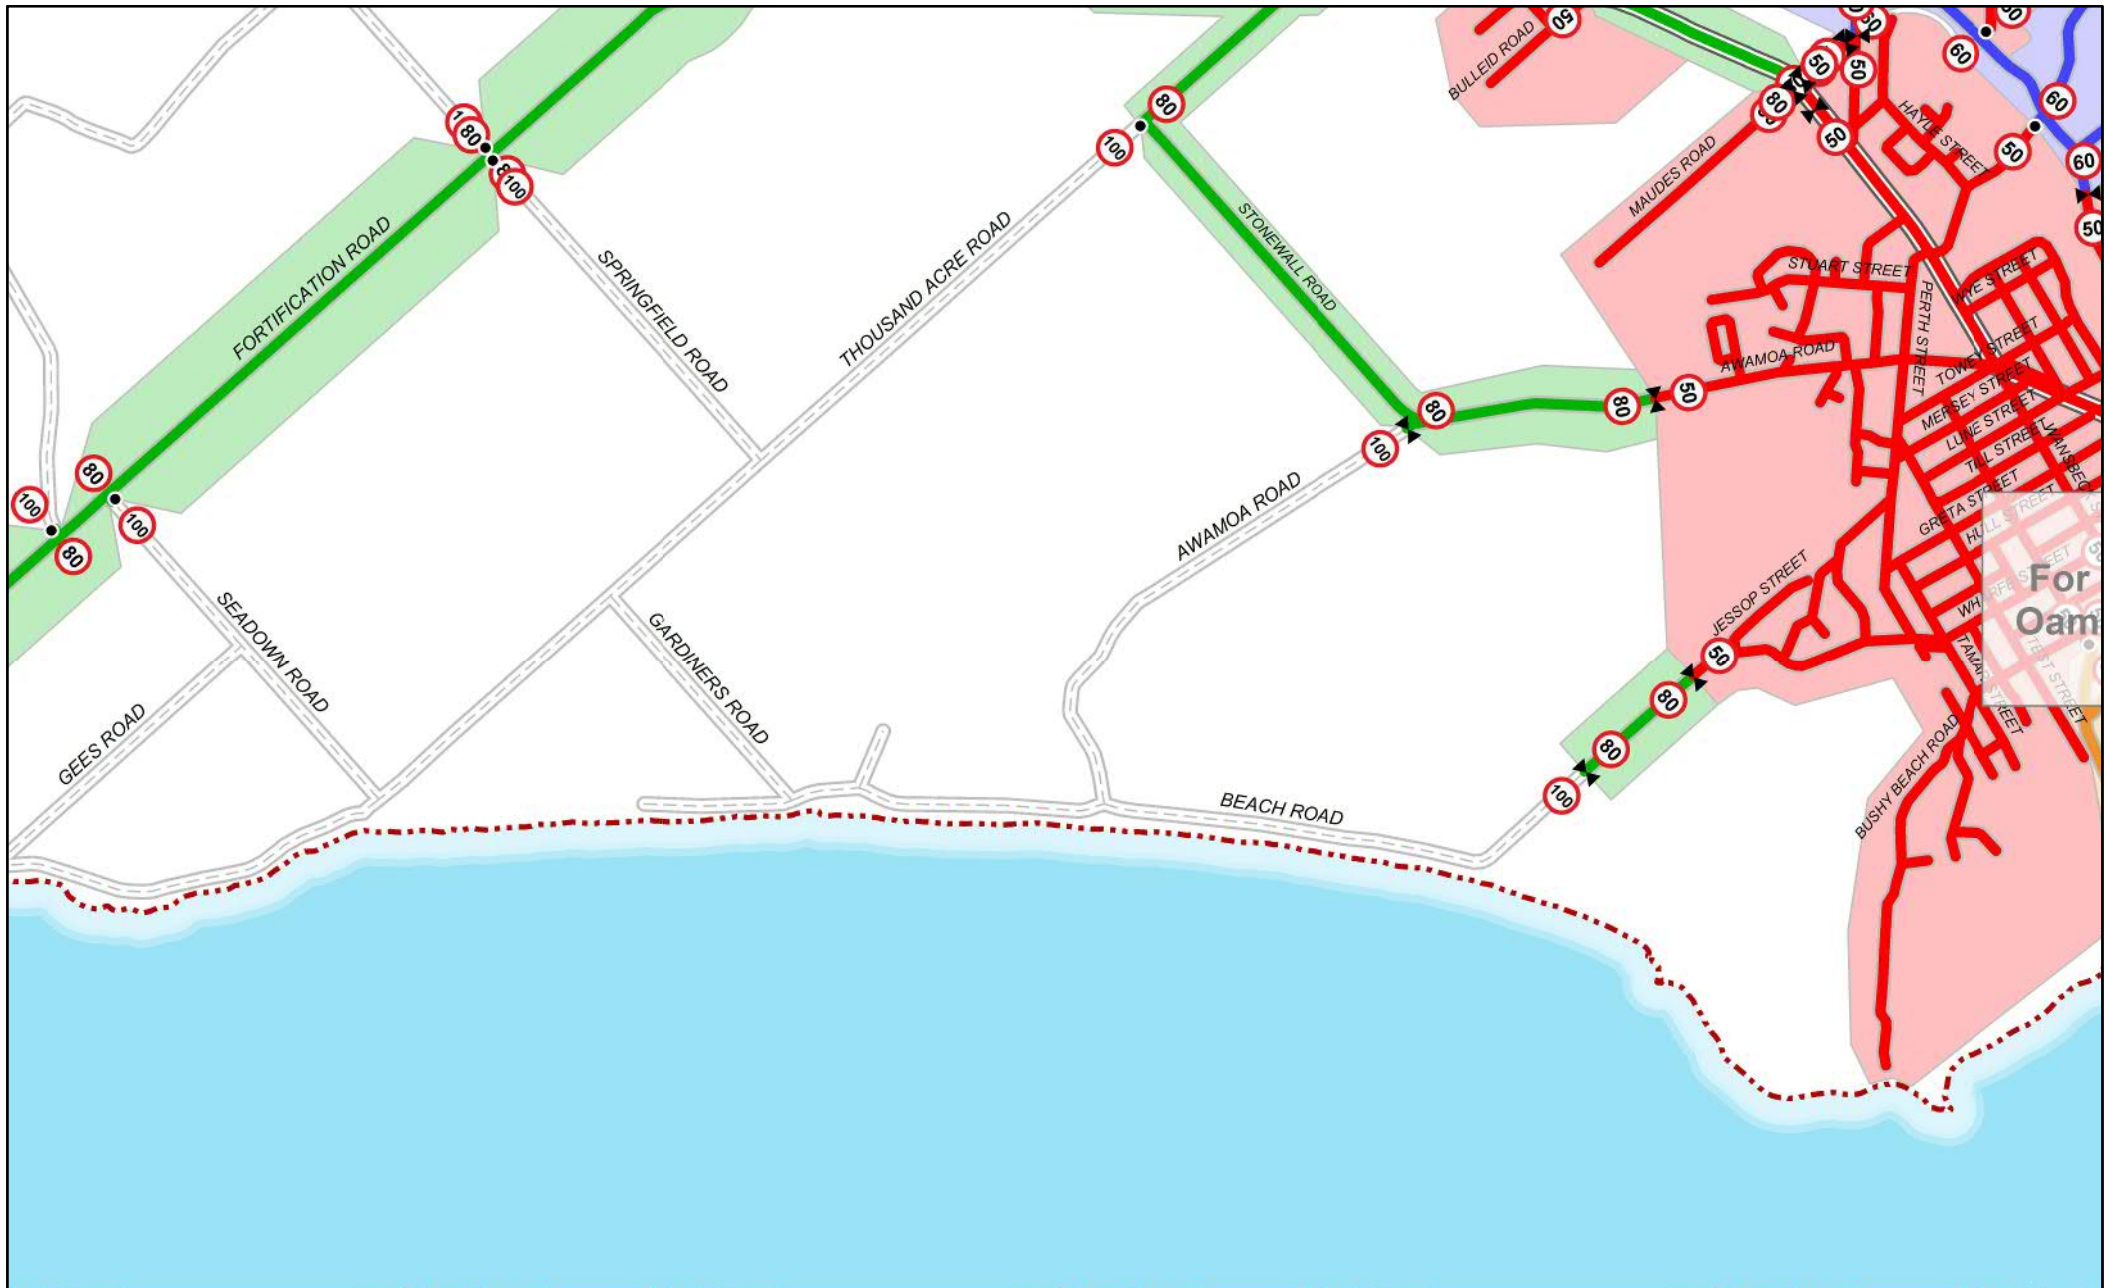

Scale @ A4 : 1 : 30,000

Waitaki District Speed Zones: Oamaru 2

		Legend													
•	Speed Sign		Road		30 kph Road		40 kph Road		50 kph Road		60 kph Road		70 kph Road		80 kph Road
⊗	Gated (Paired) Speed Sign		State Hwy		30 kph Zone		40 kph Zone		50 kph Zone		60 kph Zone		70 kph Zone		80 kph Zone