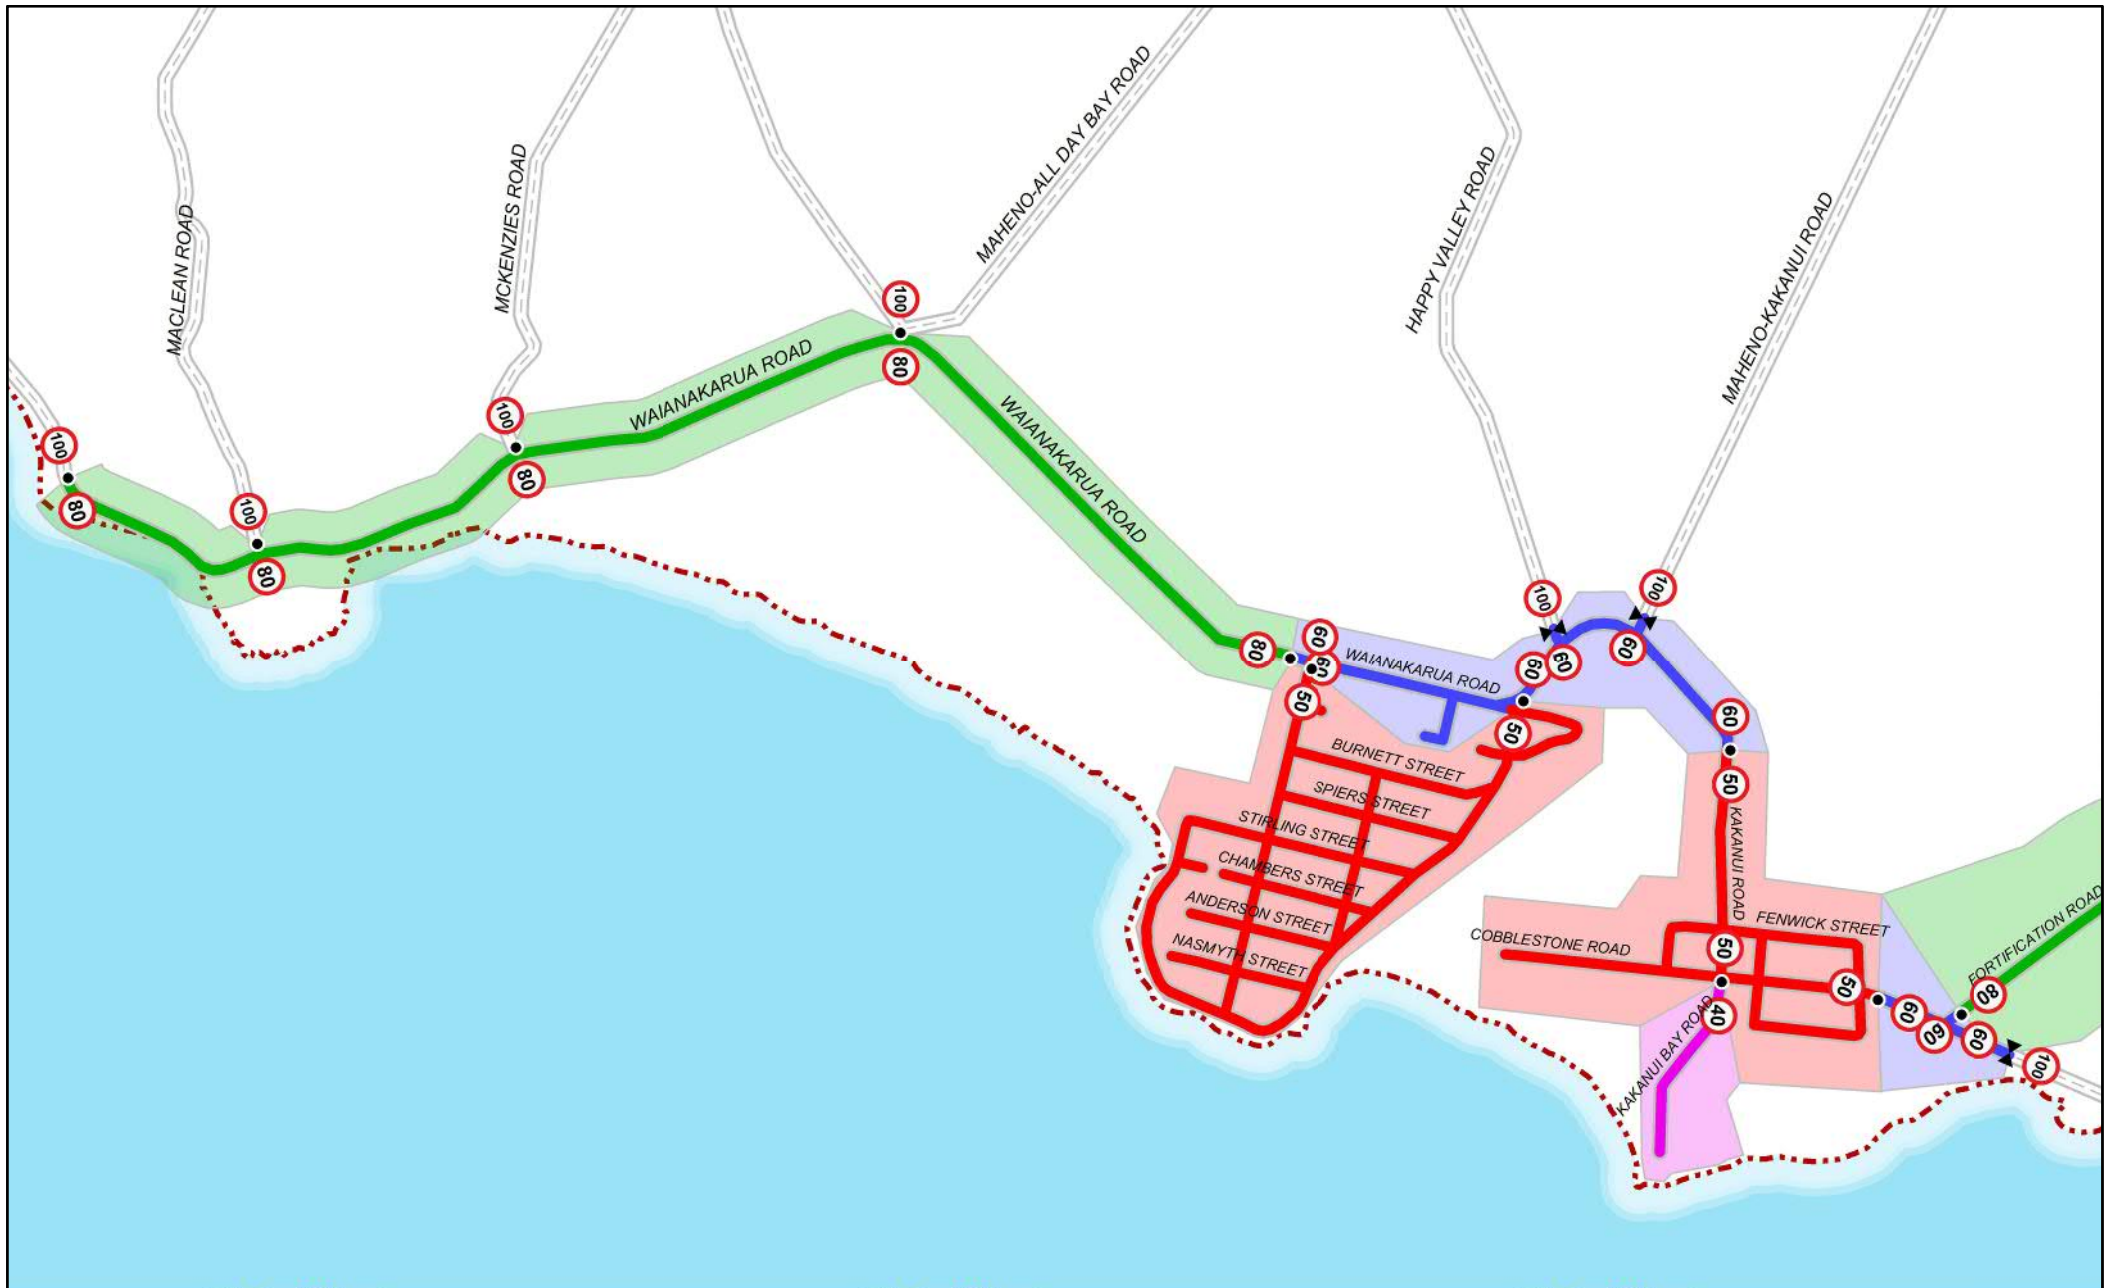

Waitaki District Speed Zones: Kakanui

		Legend						
•	Speed Sign							
•	Gated (Paired) Speed Sign							

Scale @ A4 : 1 : 20,000