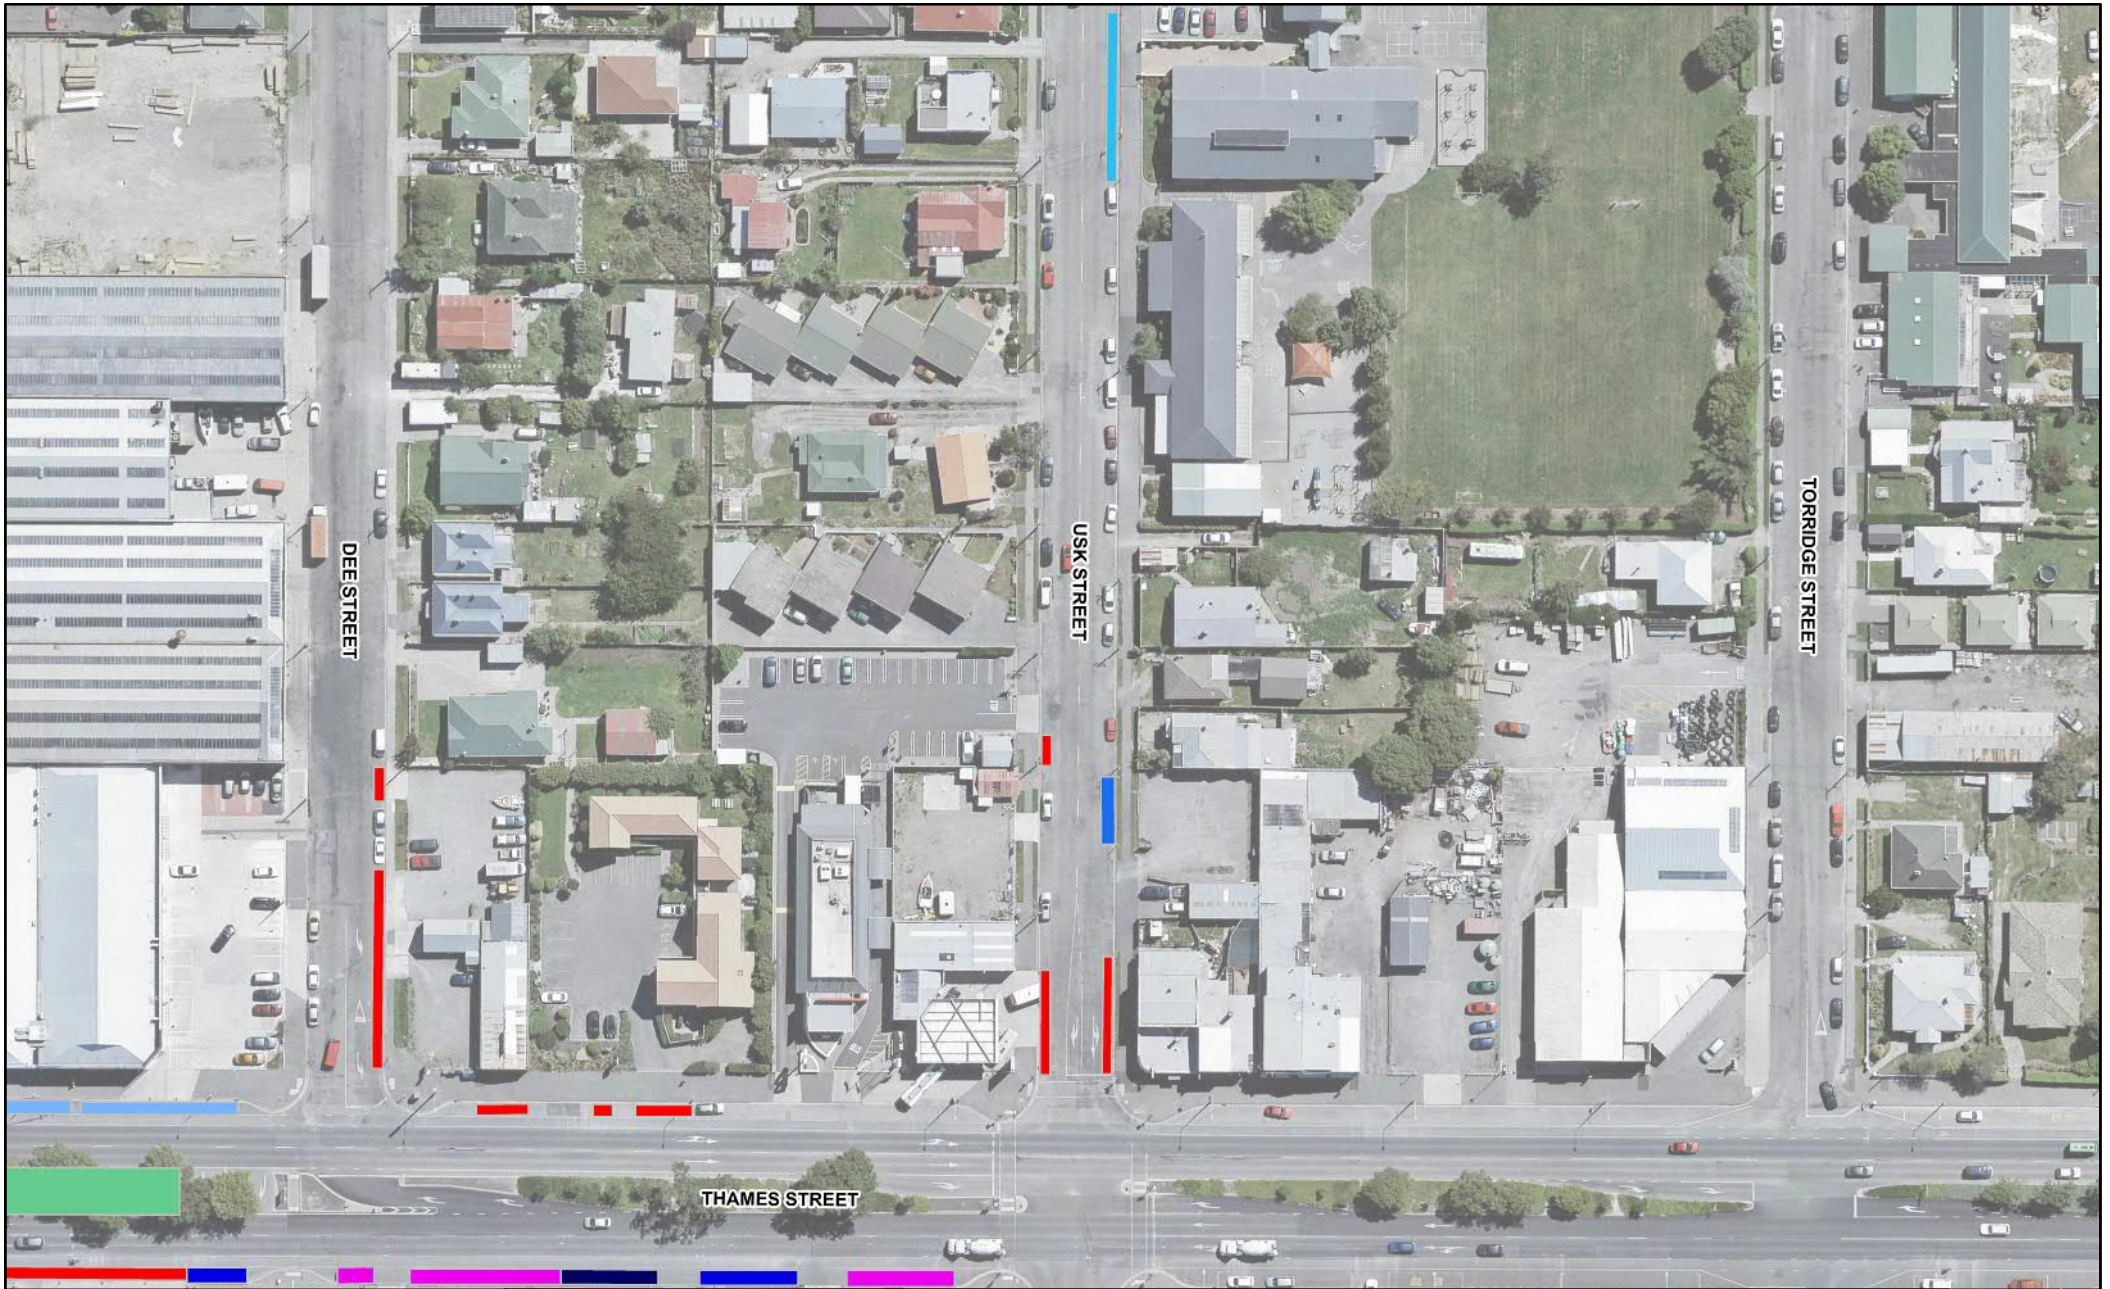

Waitaki
DISTRICT COUNCIL

TE KAUNIHERA A ROHE O WAITAKI

Oamaru CBD Parking Restrictions: Oamaru G

Legend									
P120	P60	P30	P15	P10	P5	Unlimited	NS		
LZ	LZP5	BS	BSP60	SDZ	TS	PD	MOB	PER	

Scale @ A4 : 1 : 1,250