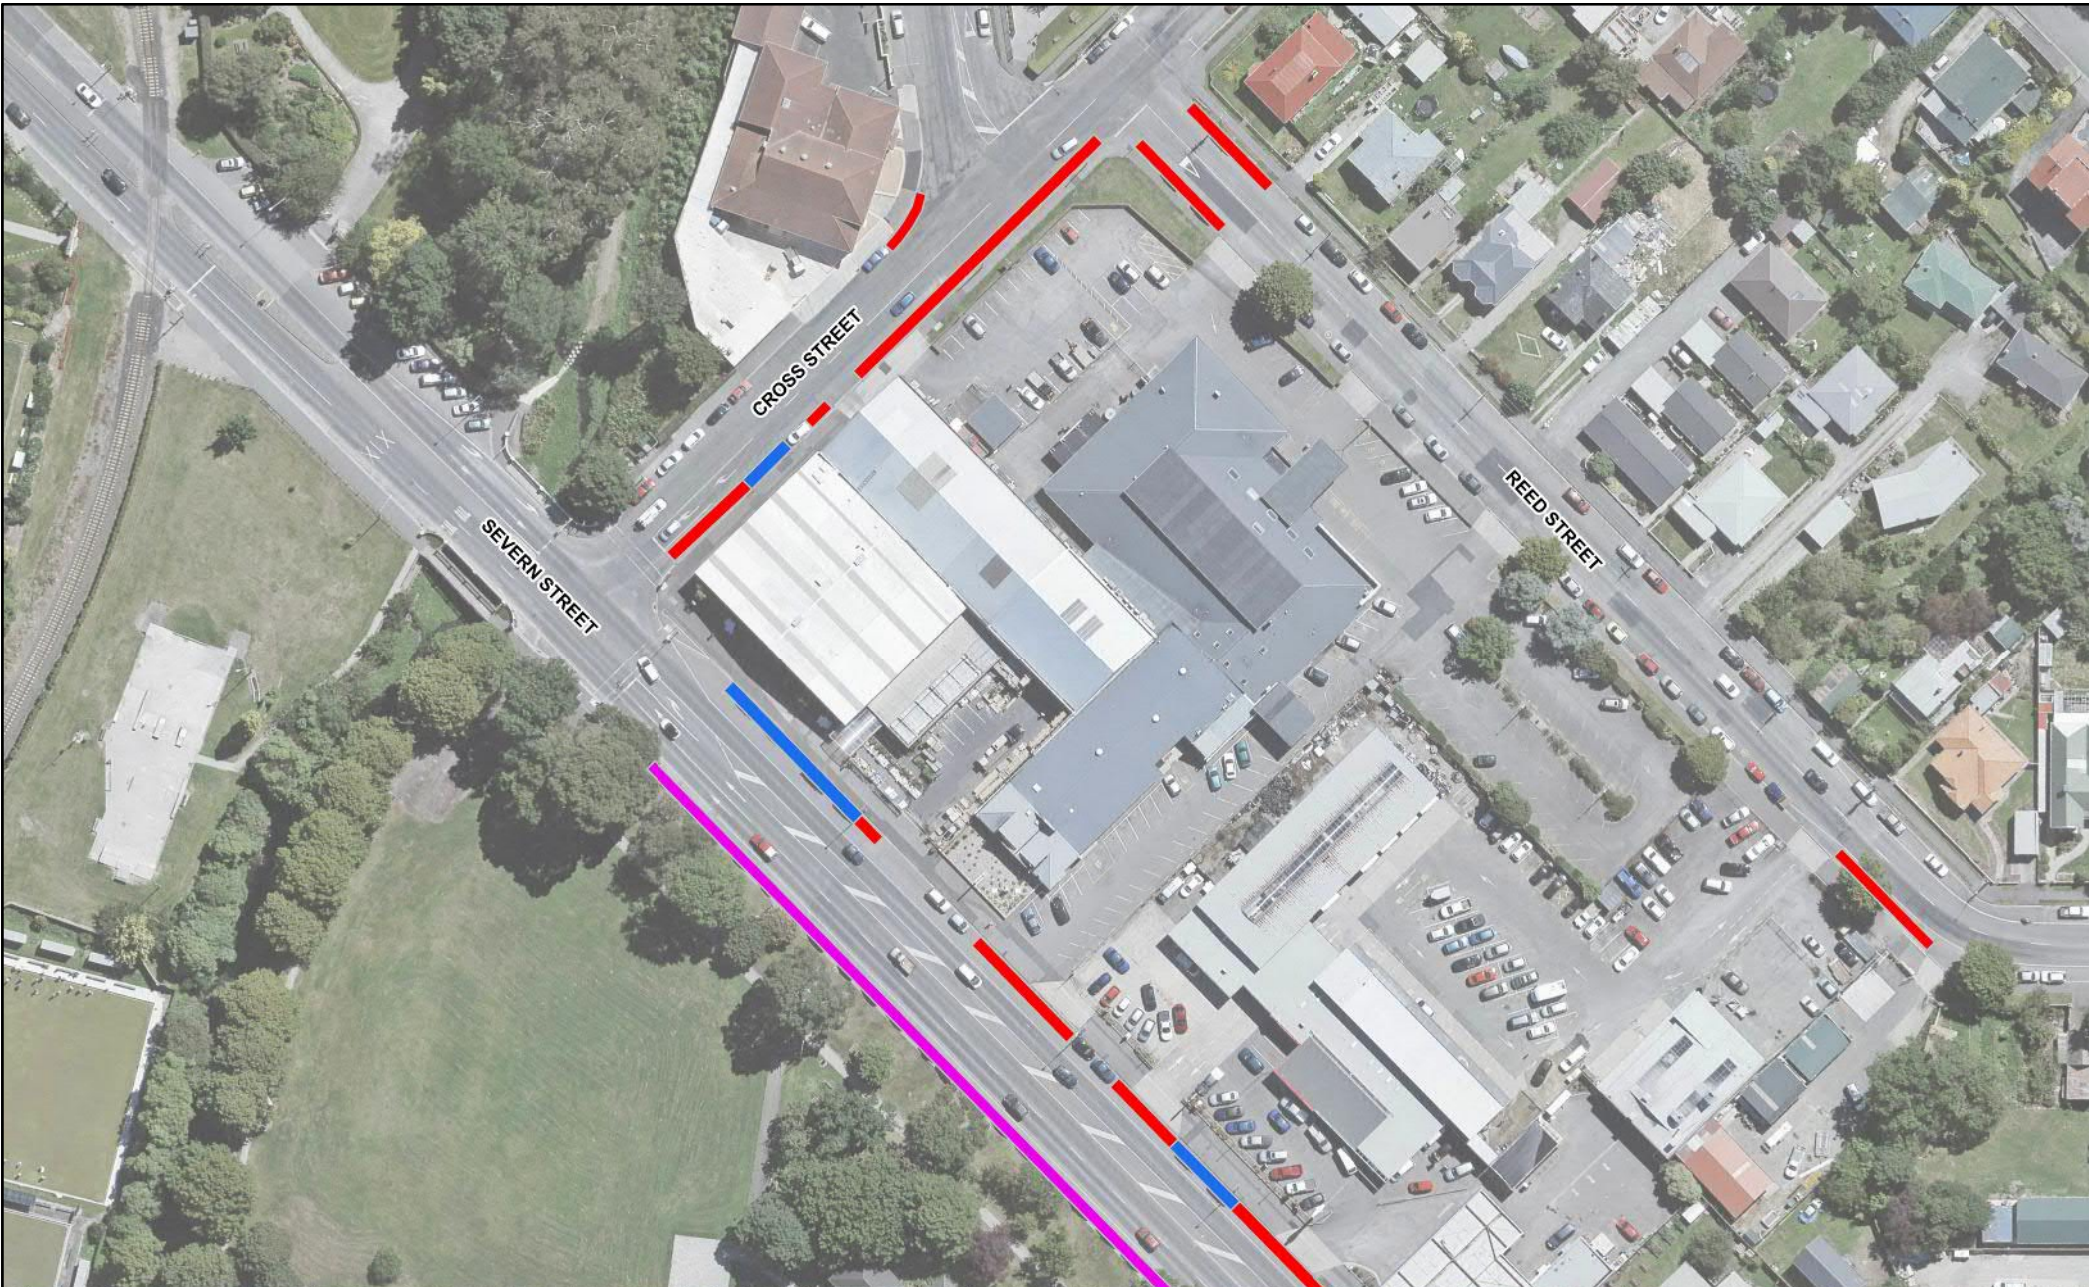

THIRD SCHEDULE

Maps of Time Restricted Zones and Metered Zones

Oamaru A

Oamaru B

Oamaru C

Oamaru D

Oamaru E

Oamaru F

Oamaru G

Oamaru H

Oamaru I

Oamaru J

Oamaru K

Oamaru CBD Parking Restrictions: Overview

Legend									
P120	P60	P30	P15	P10	P5	Unlimited	NS	MOB	PER
LZ	LZP5	BS	BSP60	SDZ	TS	PD			

Scale @ A4 : 1 : 5,000

Waitaki
DISTRICT COUNCIL
TE KAUNIHERA Ā ROHE O WAITAKI

Oamaru CBD Parking Restrictions: Oamaru A

Legend									
P120	P60	P30	P15	P10	P5	Unlimited	NS	MOB	PER
LZ	LZP5	BS	BSP60	SDZ	TS	PD			

Scale @ A4 : 1 : 1,250