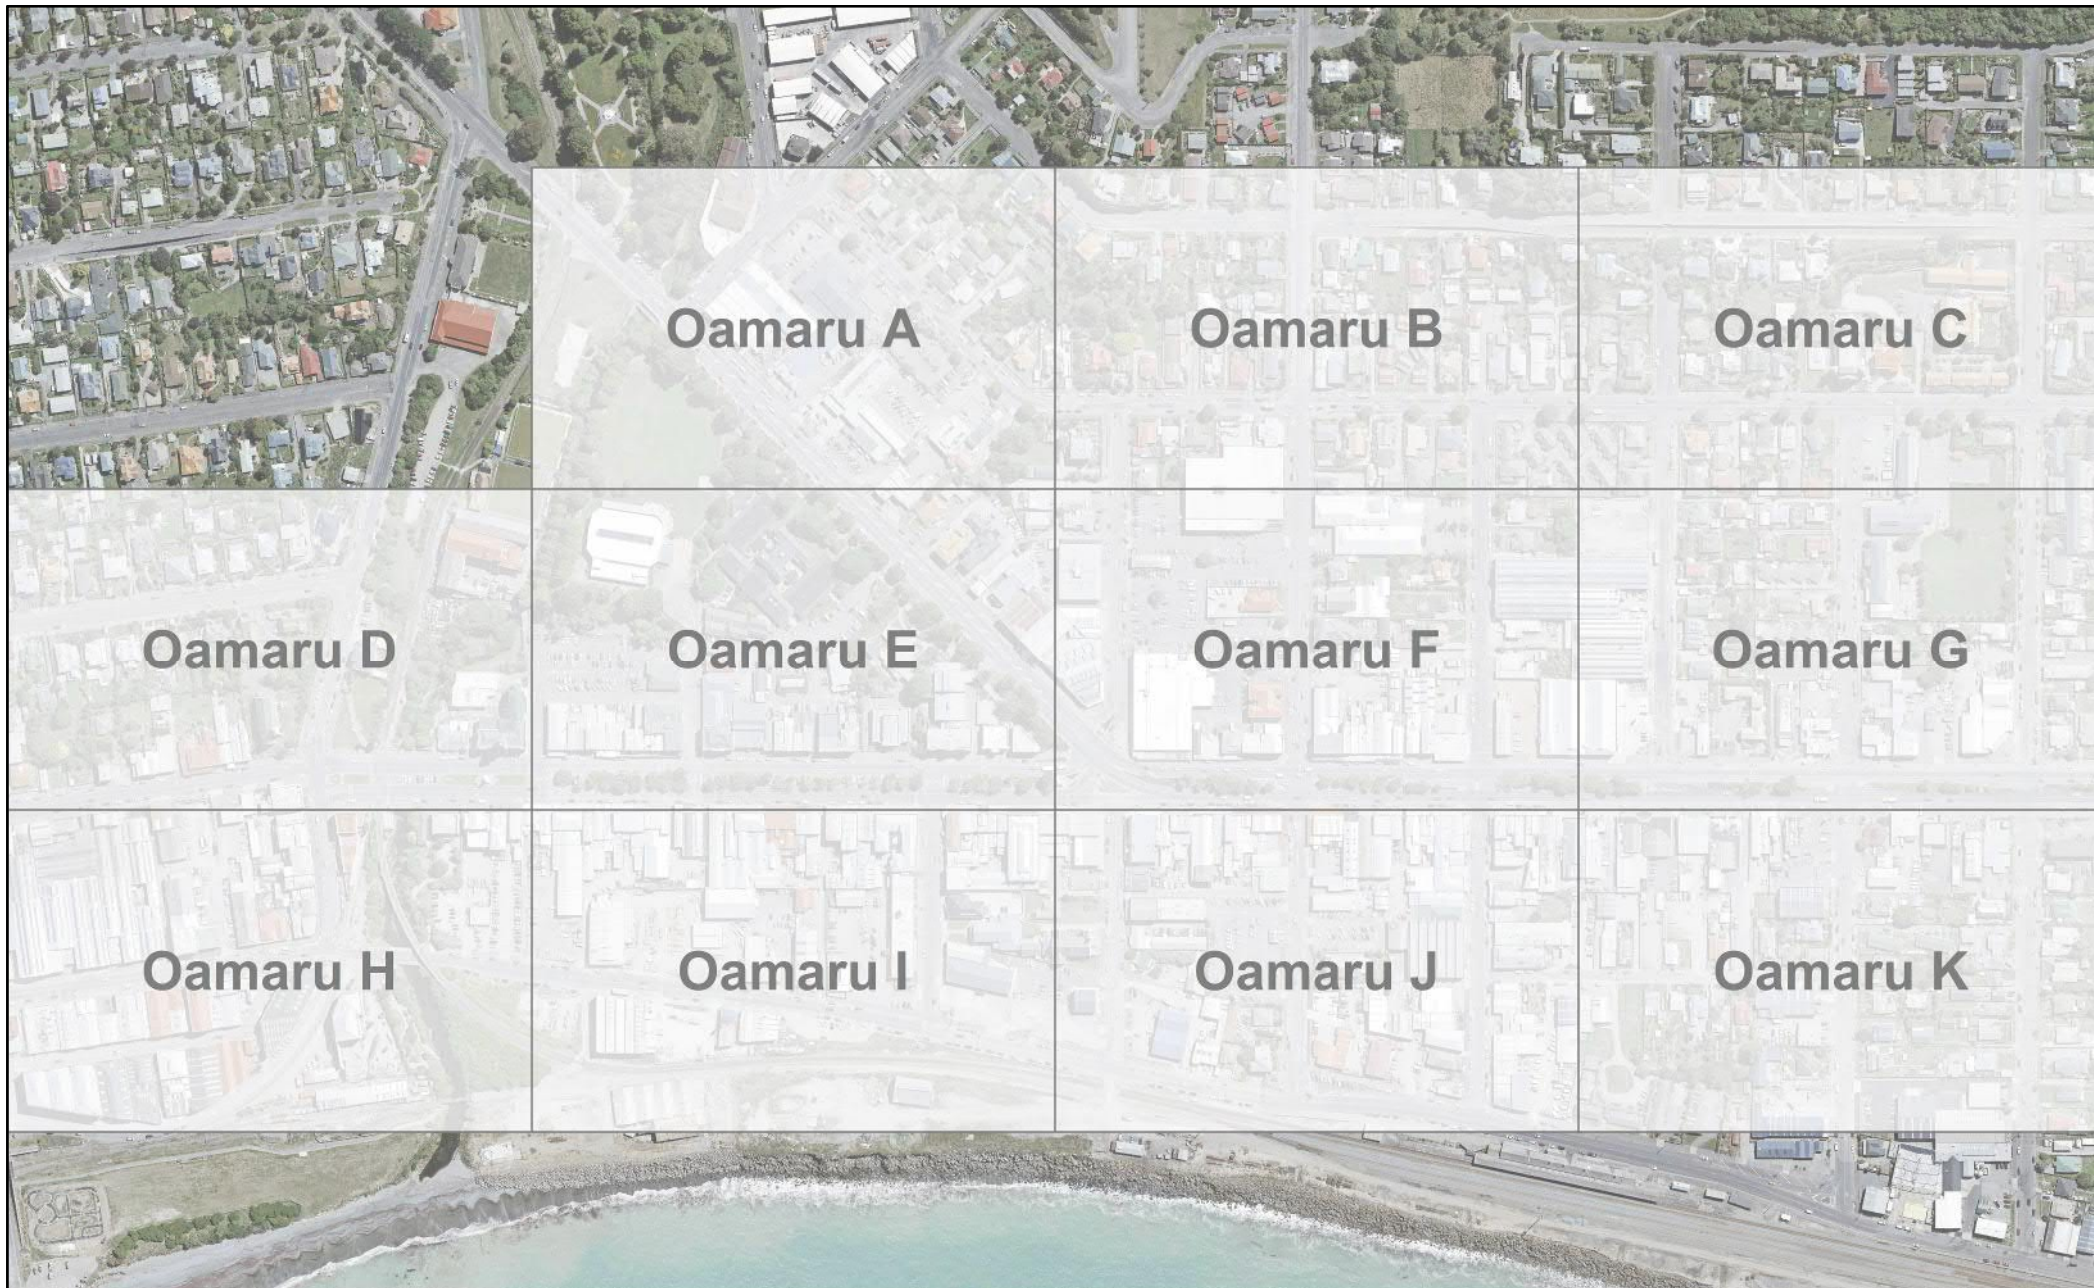

THIRD SCHEDULE

Maps of Time Restricted Zones and Metered Zones

Oamaru A

Oamaru B

Oamaru C

Oamaru D

Oamaru E

Oamaru F

Waitaki
DISTRICT COUNCIL
TE KAUNIHERA Ā ROHE O WAITAKI

Oamaru CBD Parking Restrictions: Oamaru A

Legend									
P120	P60	P30	P15	P10	P5	Unlimited	NS	MOB	PER
LZ	LZP5	BS	BSP60	SDZ	TS	PD			

Scale @ A4 : 1 : 1,250

Scale @ A4 : 1 : 1,250

Oamaru CBD Parking Restrictions: Oamaru D

Waitaki
DISTRICT COUNCIL

TE KAUNIHERA A ROHE O WAITAKI

Legend									
P120	P60	P30	P15	P10	P5	Unlimited	NS	PER	
LZ	LZP5	BS	BSP60	SDZ	TS	PD	MOB		