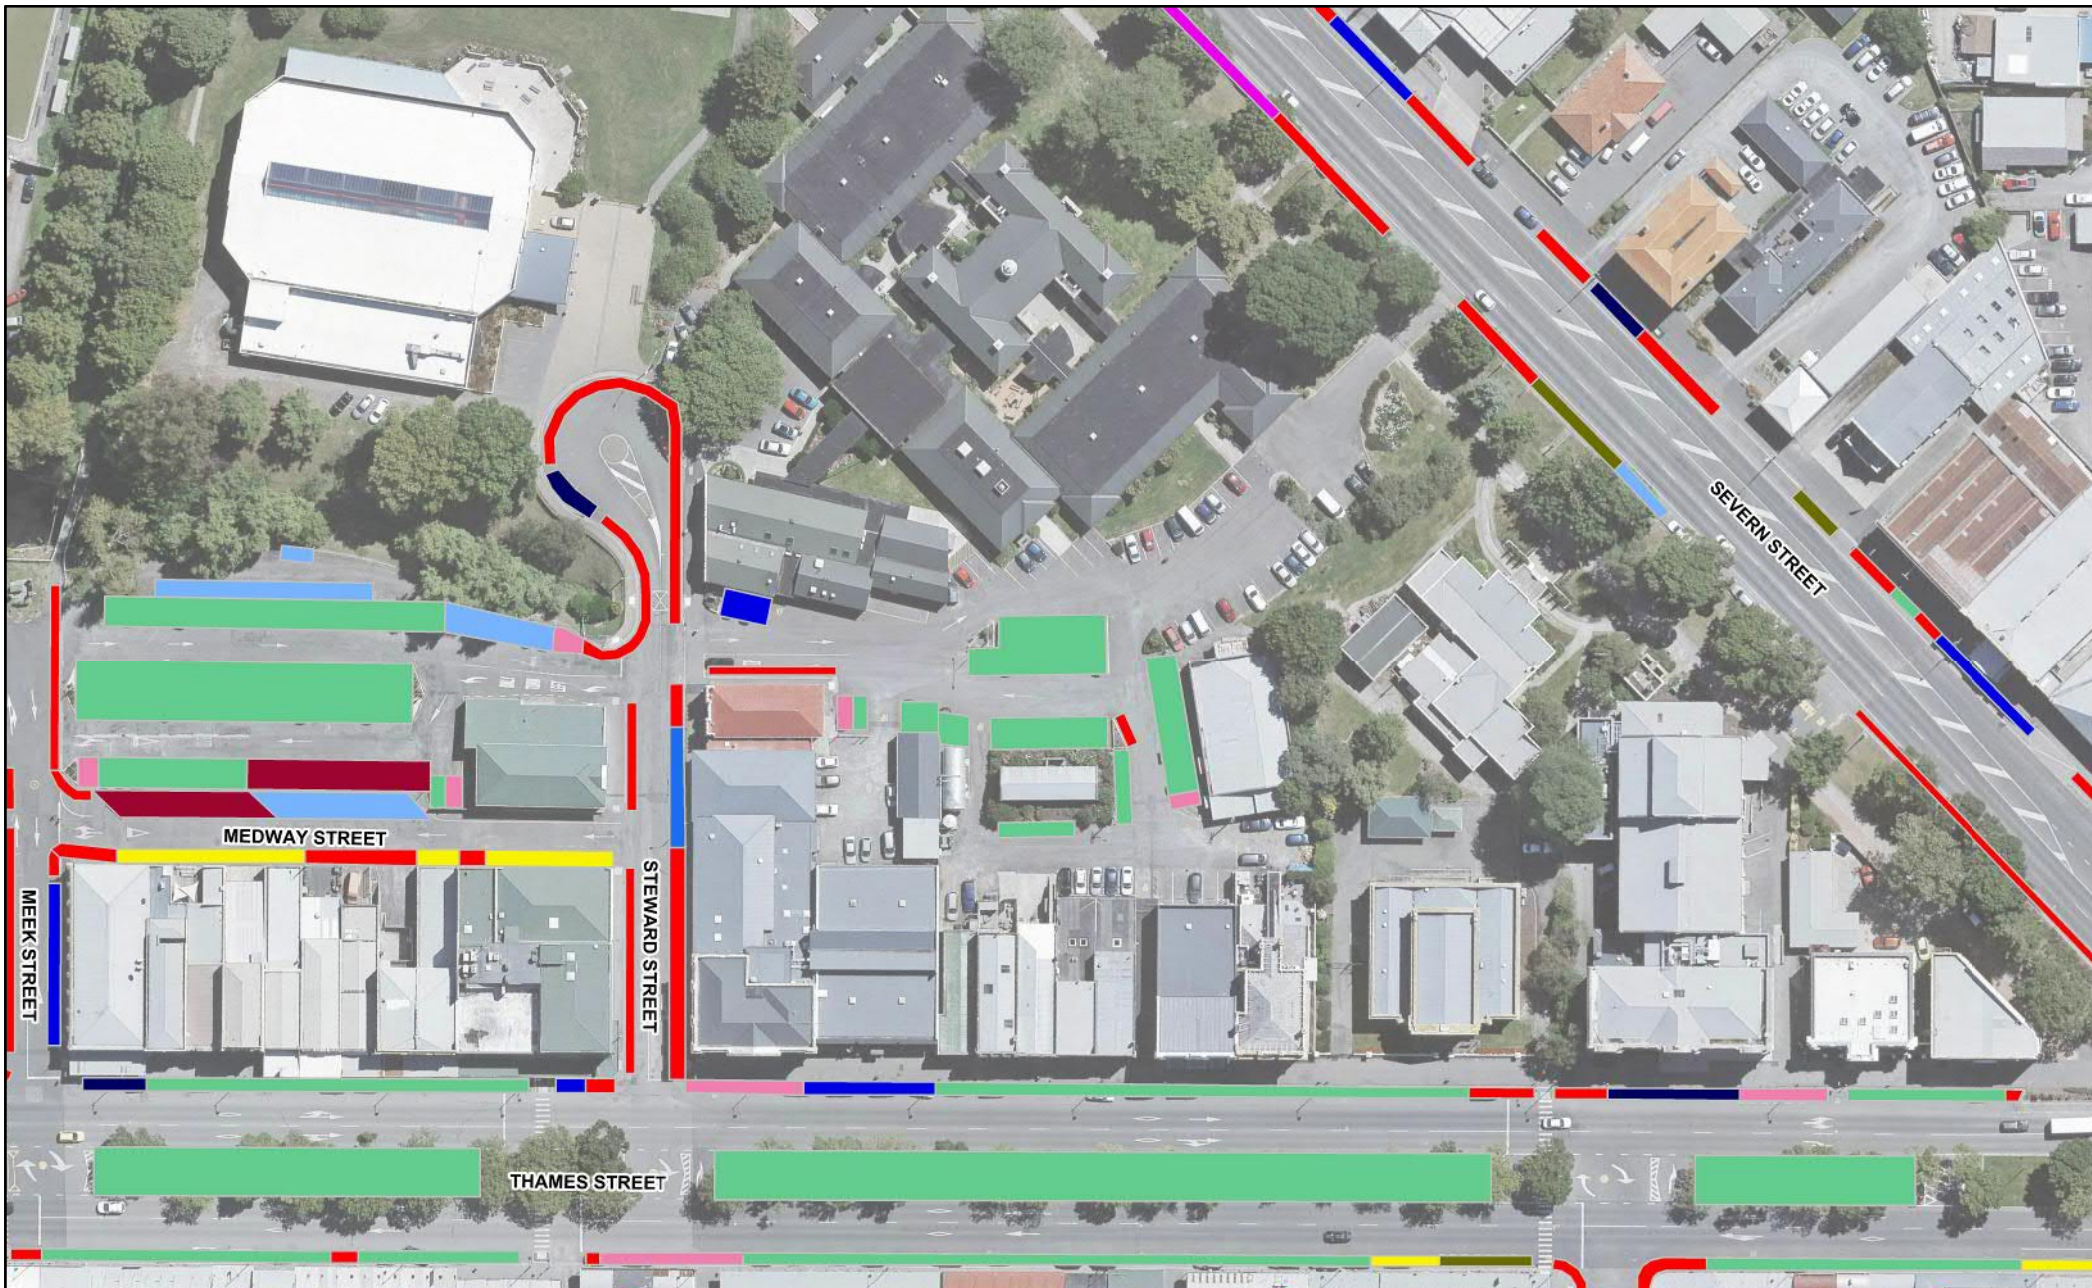

Oamaru CBD Parking Restrictions: Oamaru E