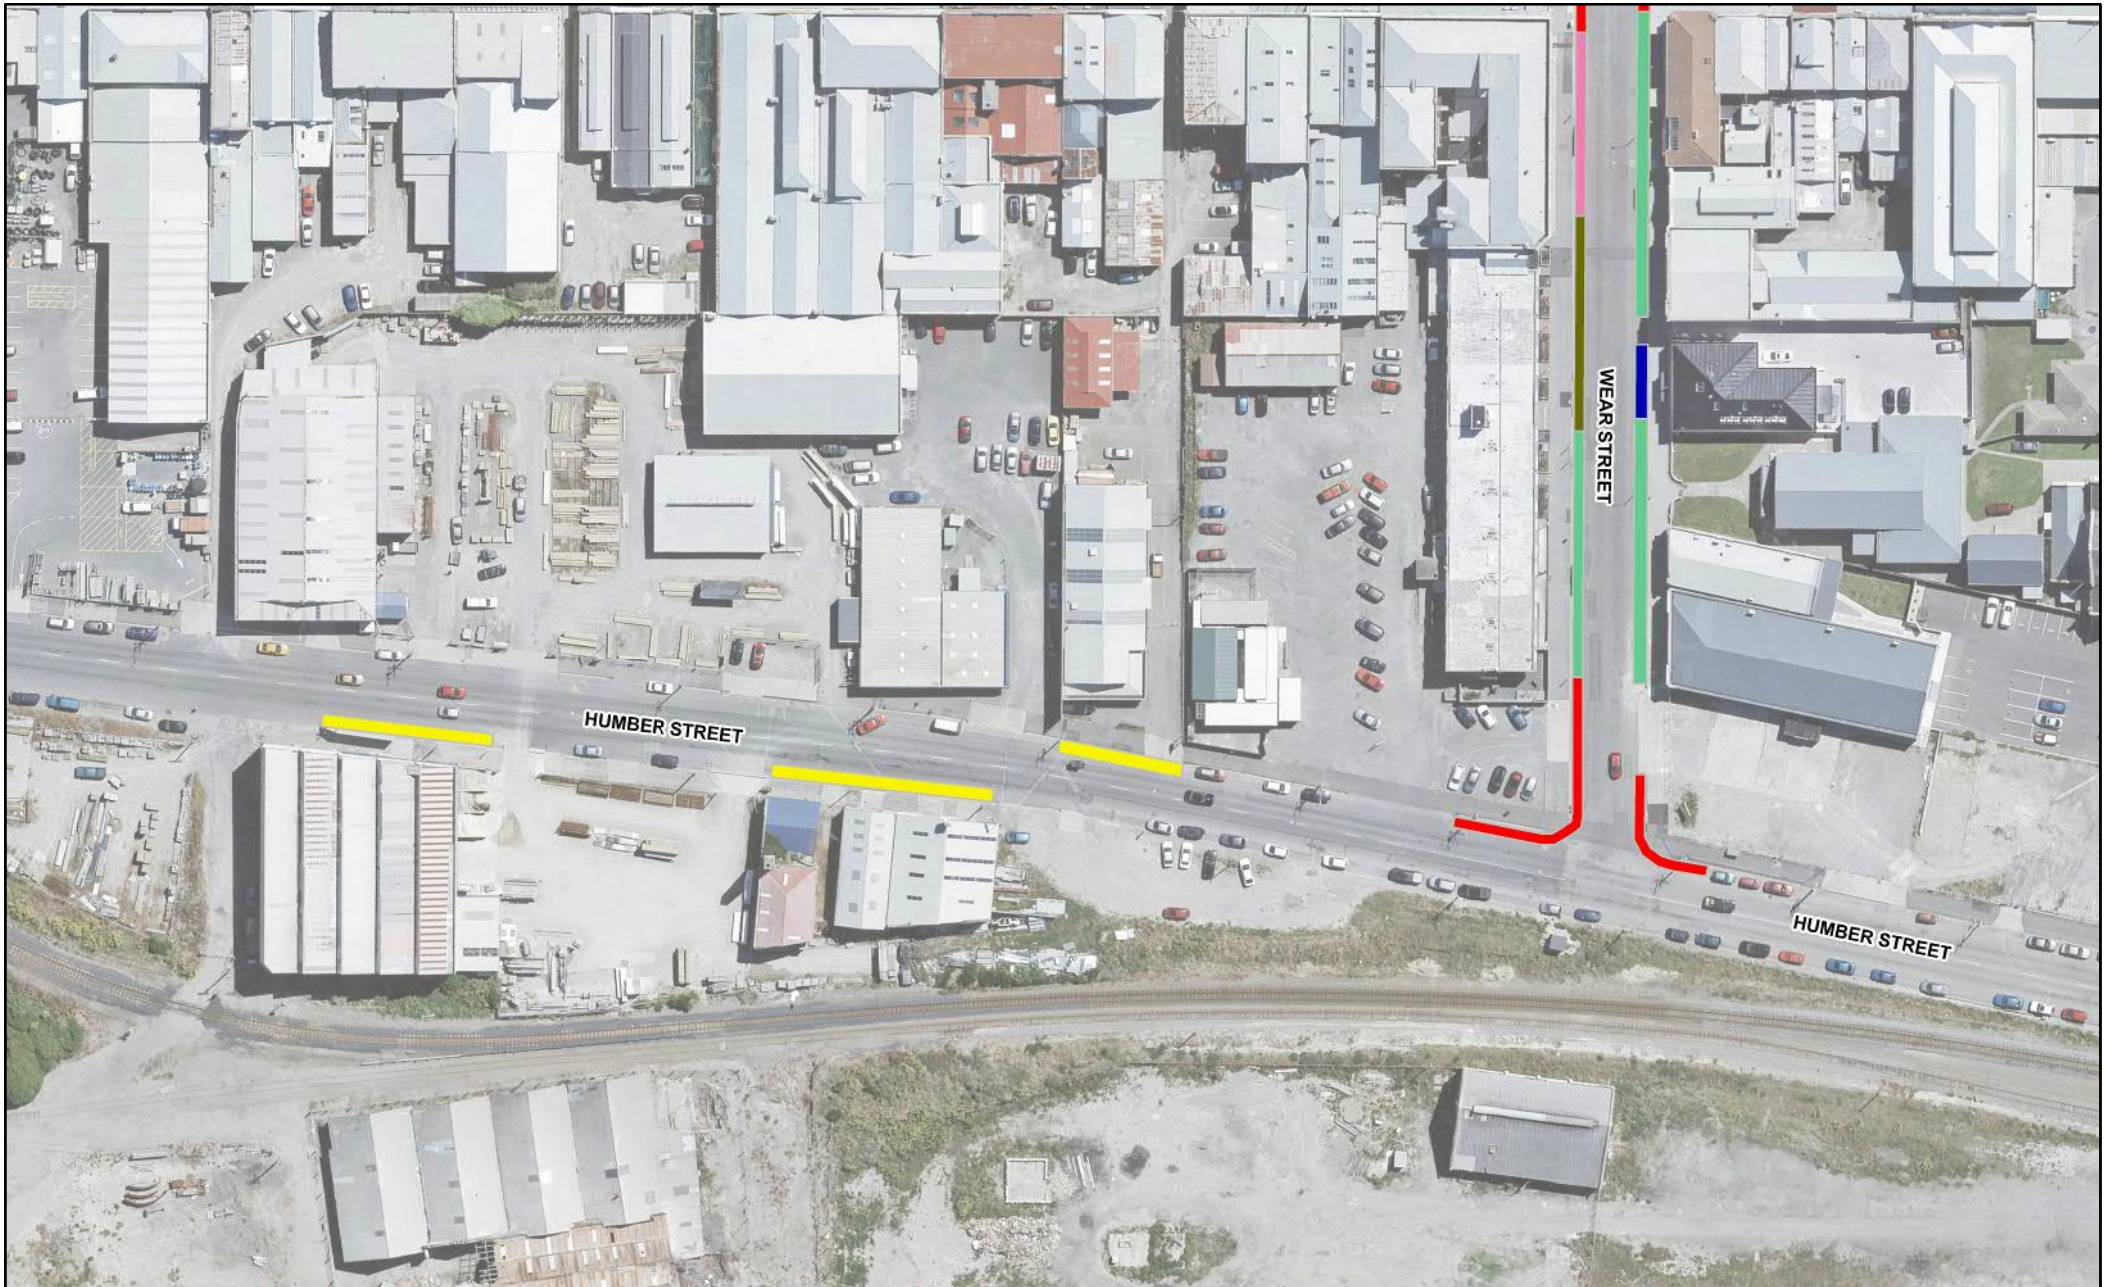

Waitaki
DISTRICT COUNCIL
TE KAUNIHERA A ROHE O WAITAKI

Oamaru CBD Parking Restrictions: Oamaru I

Legend									
P120	P60	P30	P15	P10	P5	Unlimited	NS	MOB	PER
LZ	LZP5	BS	BSP60	SDZ	TS	PD			

Scale @ A4 : 1 : 1,250