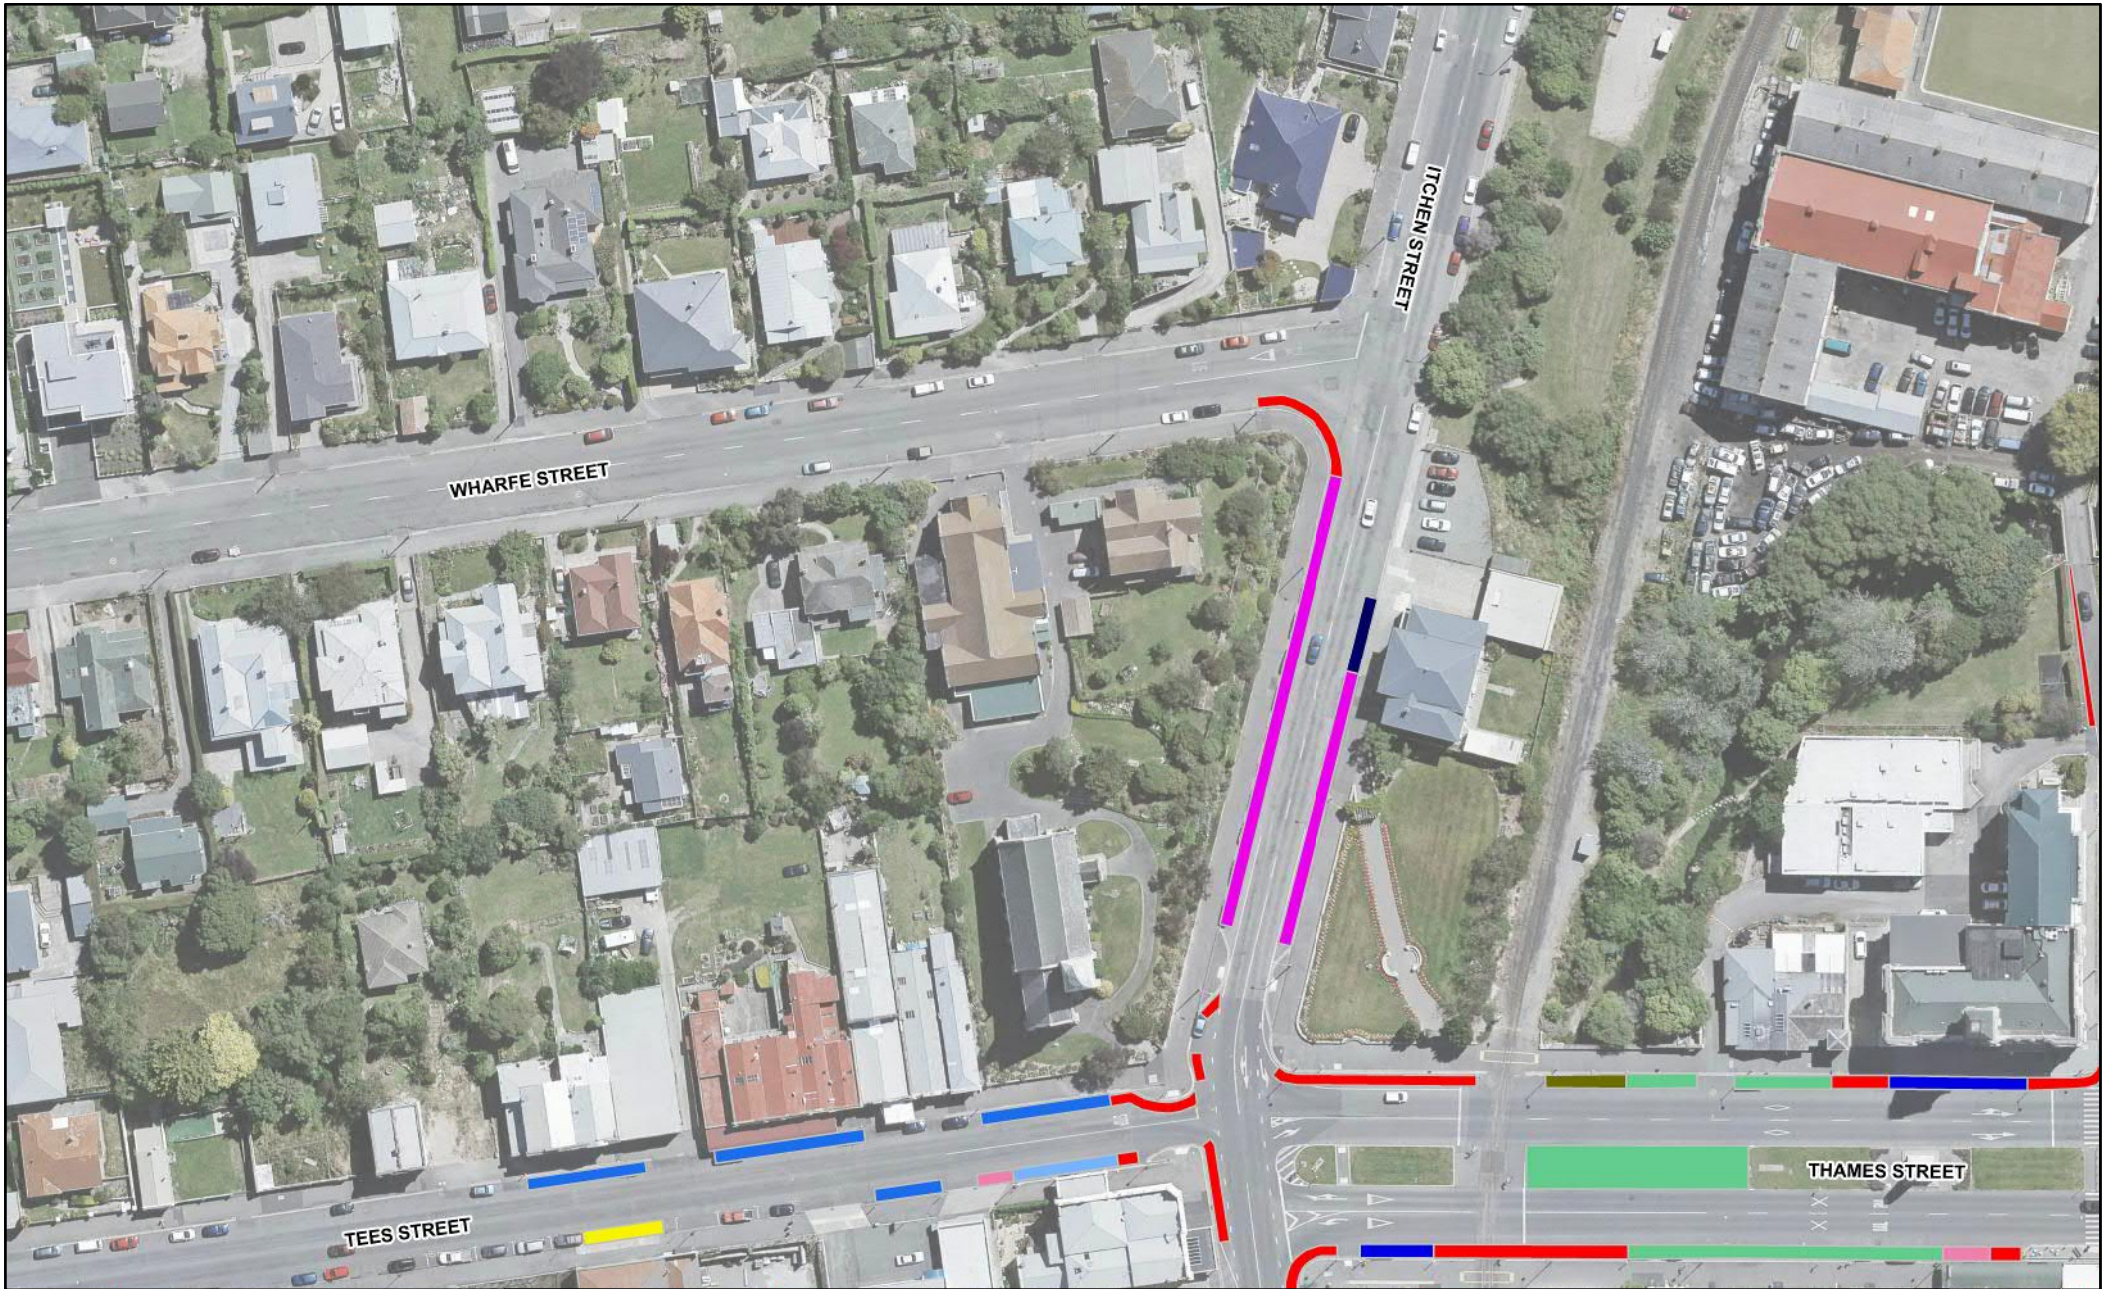

Oamaru CBD Parking Restrictions: Oamaru D

Waitaki
DISTRICT COUNCIL

TE KAUNIHERA A ROHE O WAITAKI

Legend									
P120	P60	P30	P15	P10	P5	Unlimited	NS	PER	
LZ	LZP5	BS	BSP60	SDZ	TS	PD	MOB		

Scale @ A4 : 1 : 1,250