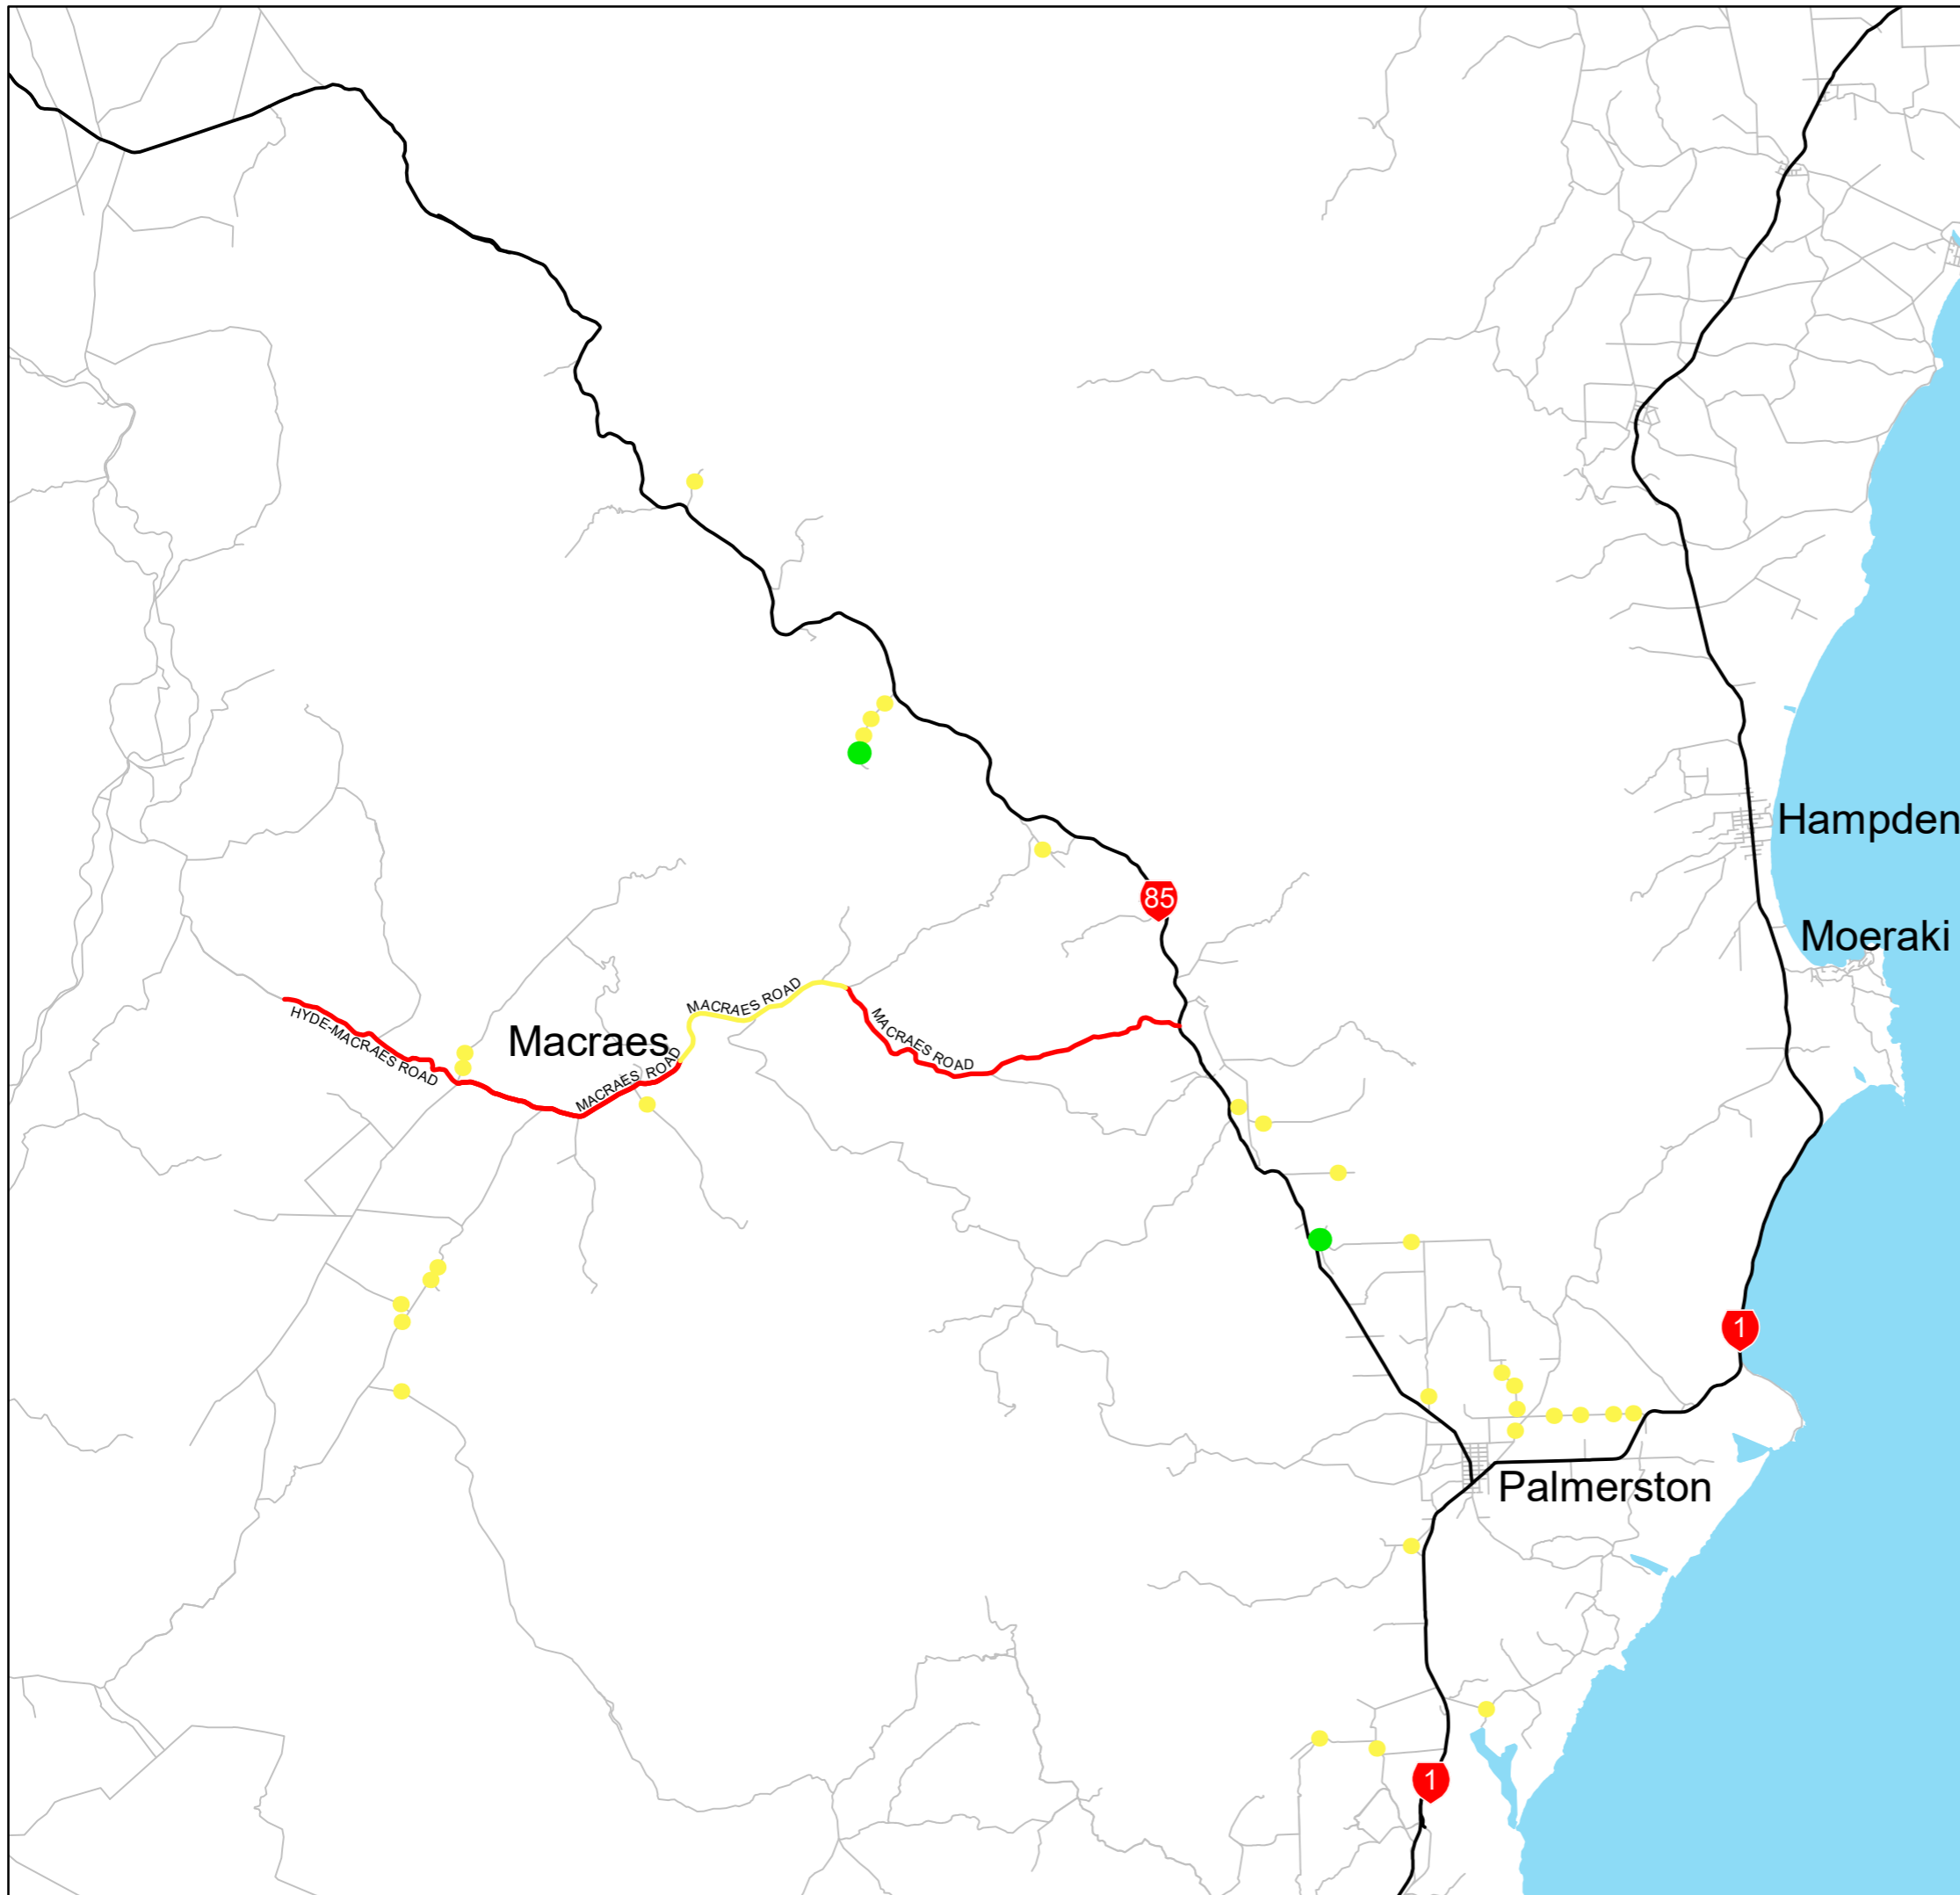

High Productivity Motor Vehicle Routes (HPMV)

Legend

- Posted Bridge
- Bridges
- HMPV Approval Required from Oceana Gold
- HPMV Routes
- State Highway
- WDC Road

This information is made available in good faith but its accuracy is not guaranteed. Waitaki District Council accepts no liability for any error.