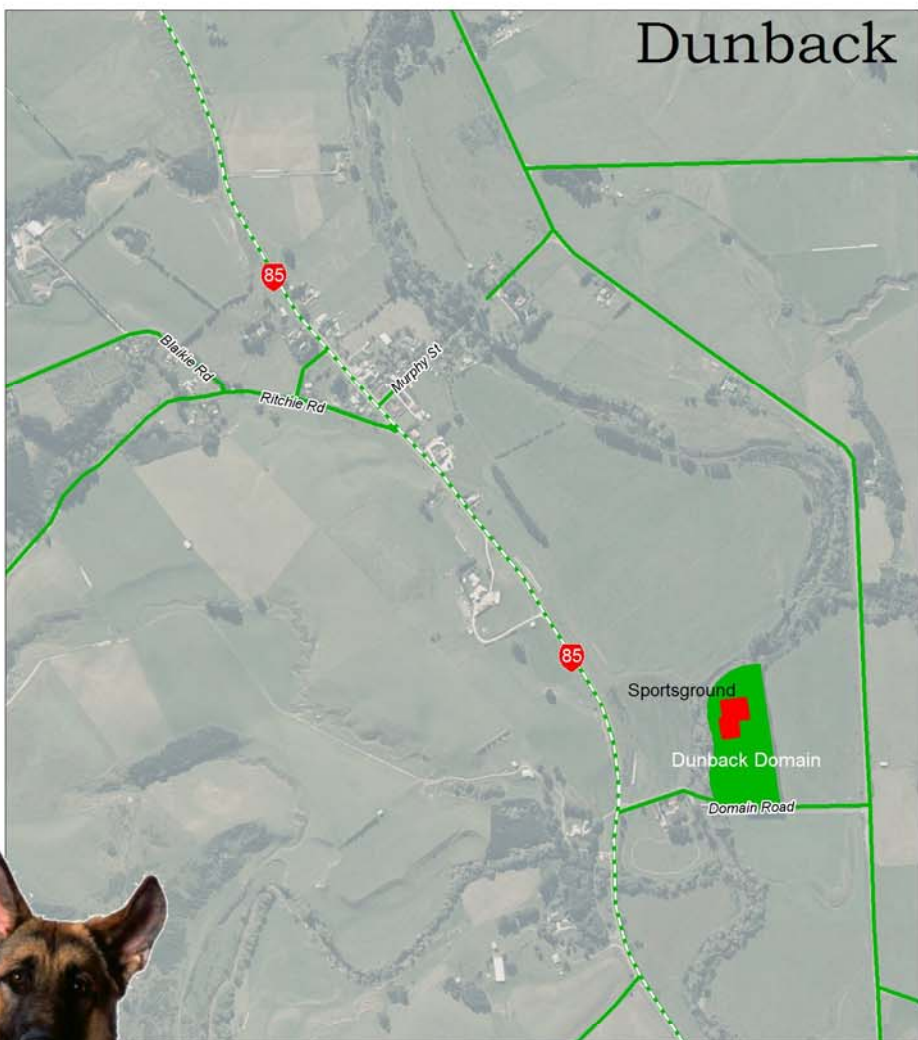

This information is made available in good faith but its accuracy is not guaranteed.  
 Waitaki District Council accepts no liability for any error.

**On Lead Only  
Dog Areas**

All public streets and  
all grazed Council Reserves

**Dogs  
Prohibited**

Commercial Areas, all sportsgrounds,  
within 10m of childrens play equipment  
on Council managed reserves,  
within 10m of protected wildlife colonies  
and in all relevant reserves during  
lambing season