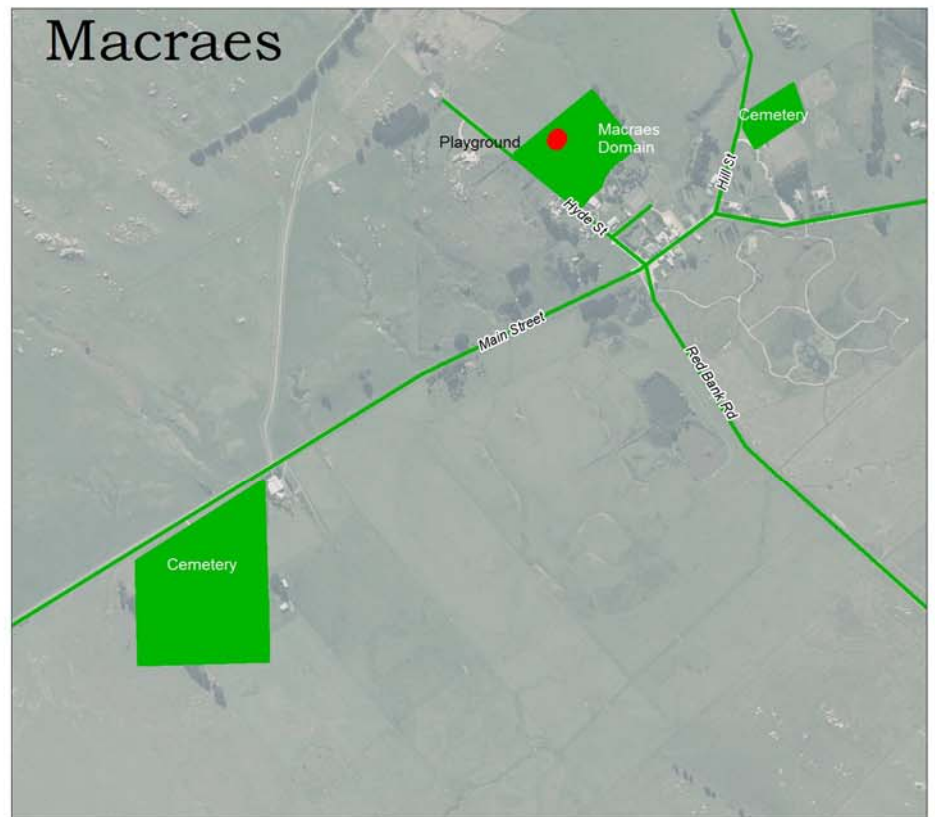

This information is made available in good faith but its accuracy is not guaranteed.  
 Waitaki District Council accepts no liability for any error.

**On Lead Only  
Dog Areas**

All public streets and  
all grazed Council Reserves

**Dogs  
Prohibited**

Commercial Areas, all sportsgrounds,  
within 10m of childrens play equipment  
on Council managed reserves,  
within 10m of protected wildlife colonies  
and in all relevant reserves during  
lambing season