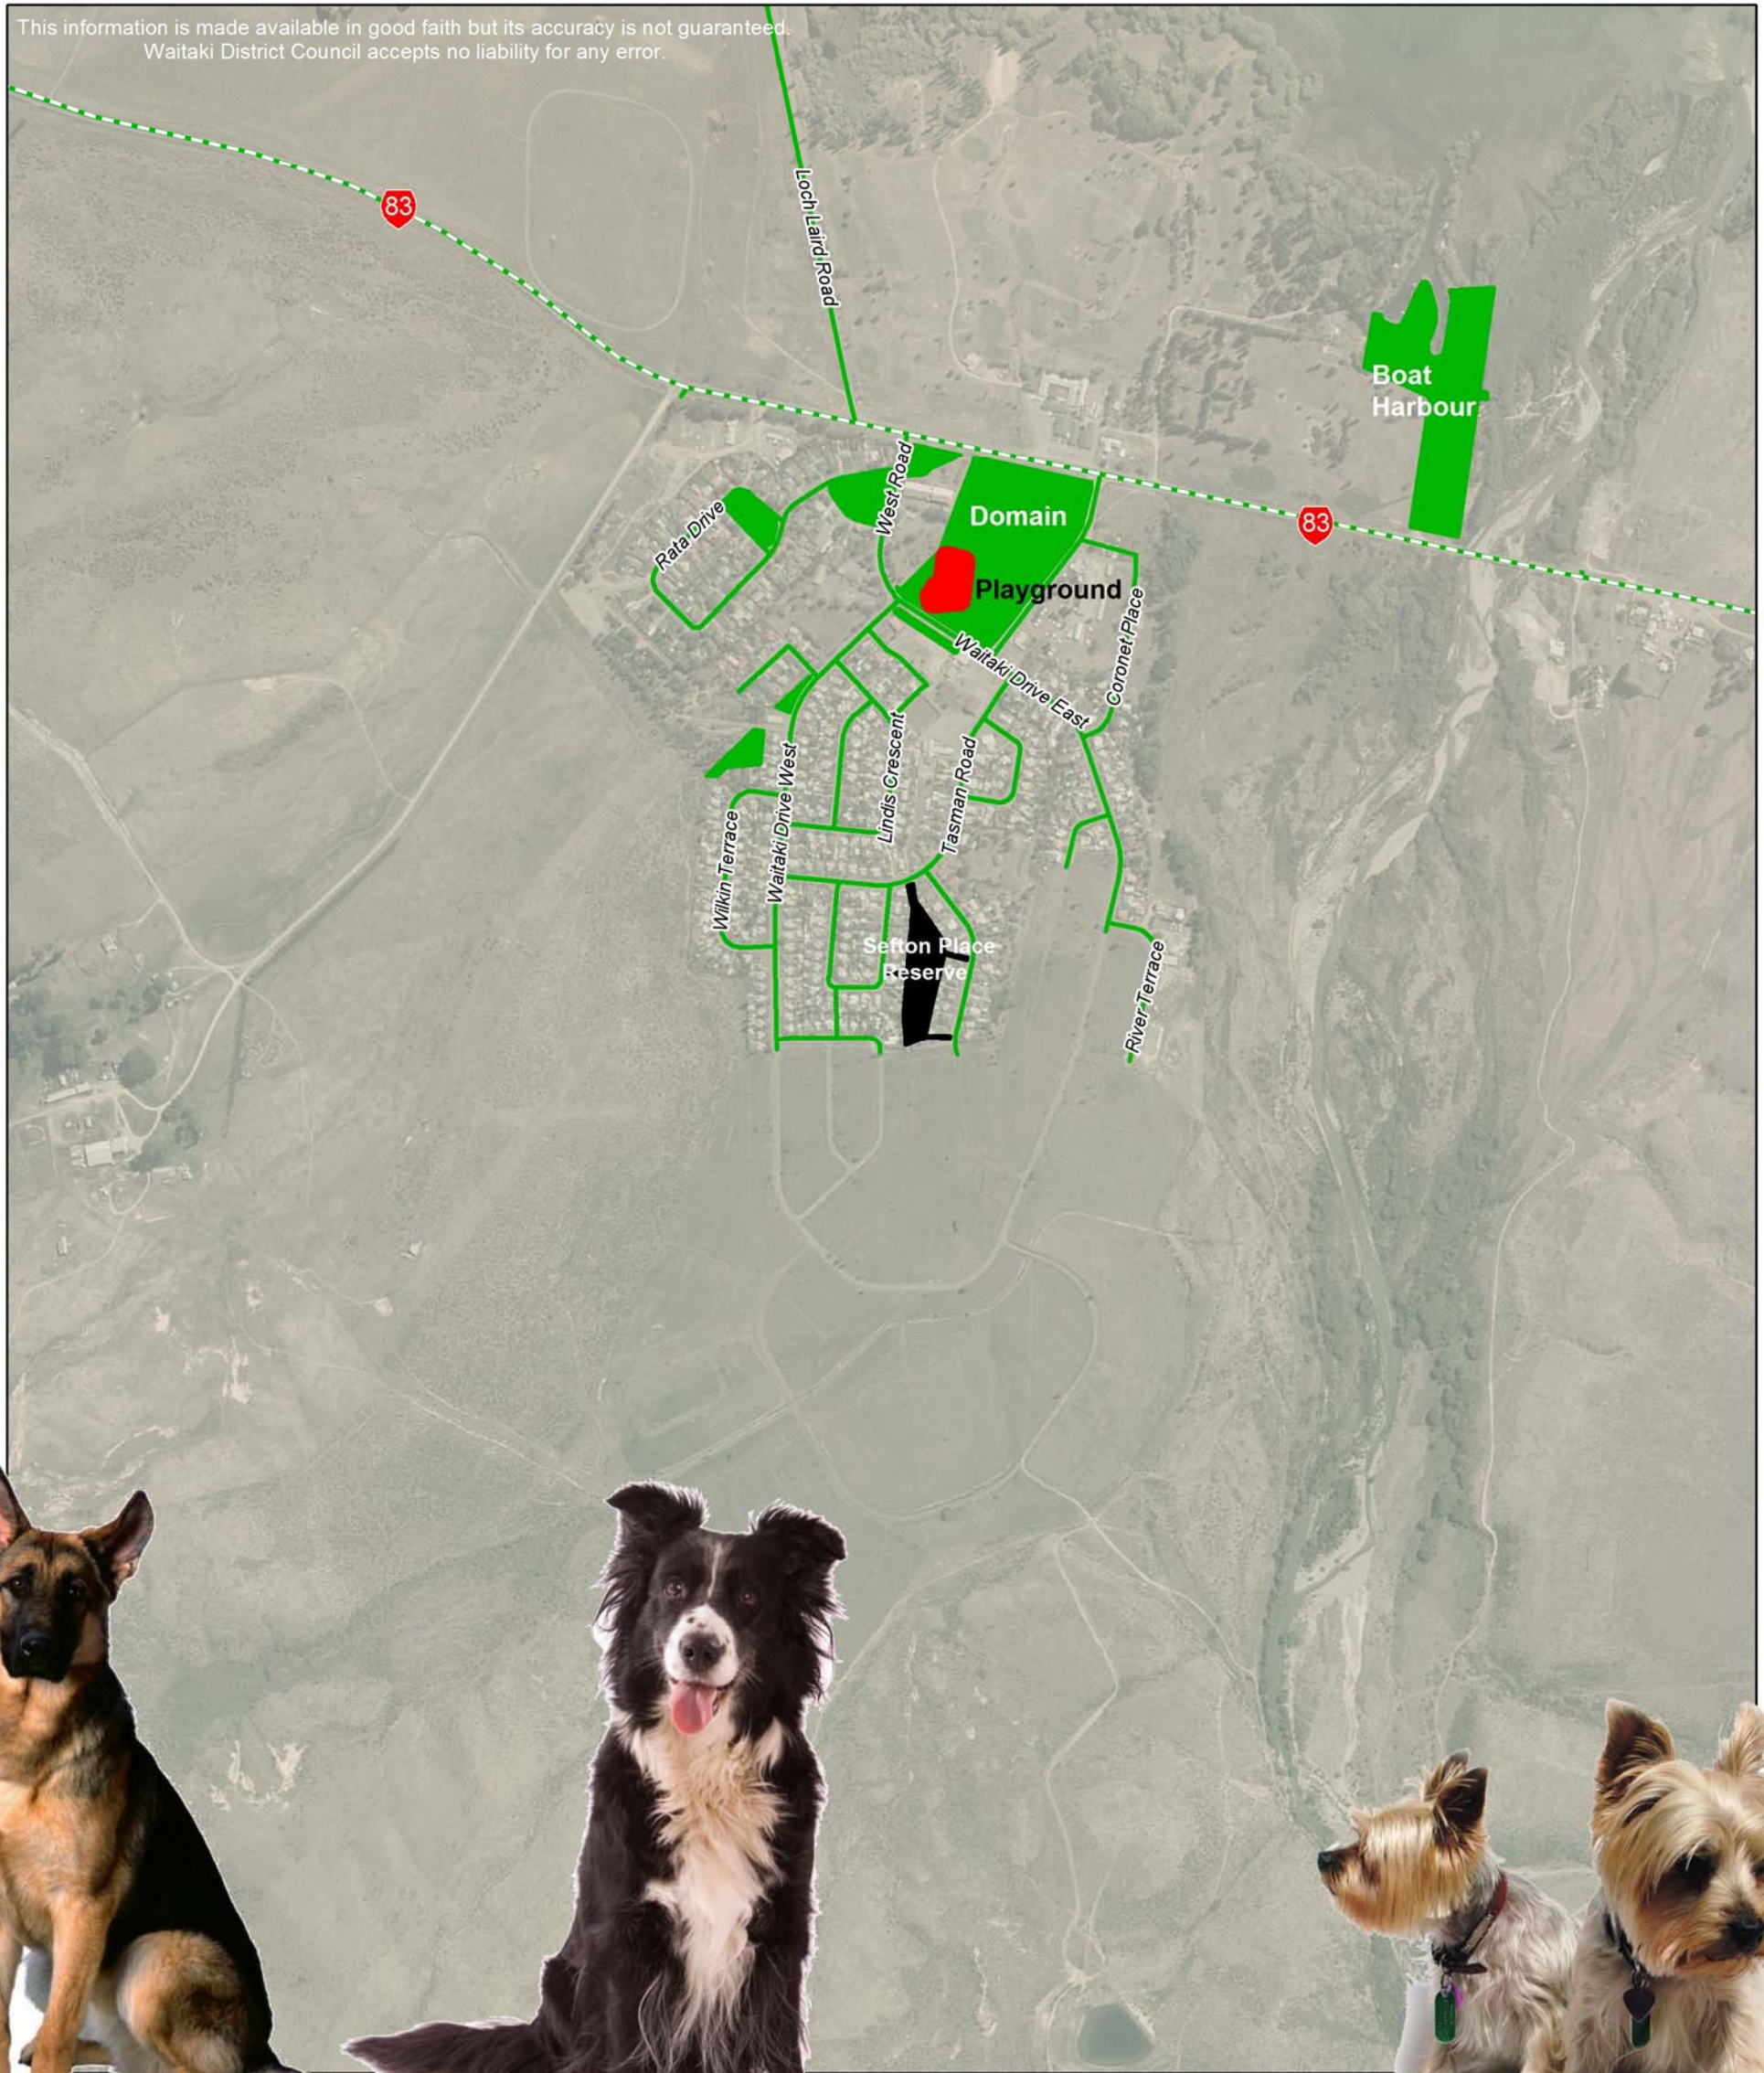

This information is made available in good faith but its accuracy is not guaranteed.
Waitaki District Council accepts no liability for any error.

On Lead Only Dog Areas

All public streets and
all grazed Council Reserves

Off-Lead Dog Exercise Areas

Dogs must be on a lead if stock is
grazing in a public reserve
Dogs are prohibited in grazed public
reserves during the lambing season

Dogs Prohibited

Commercial Areas, all sportsgrounds,
within 10m of childrens play equipment
on Council managed reserves,
within 10m of protected wildlife colonies
and in all relevant reserves during
lambing season

Where can I walk my dog in Otematata?

For more details visit www.waitaki.govt.nz for the
Waitaki Dog Bylaw 2014 and Waitaki Dog Control Policy 2014

Waitaki

DISTRICT COUNCIL
TE KAUNIHERA Ā ROHE O WAITAKI