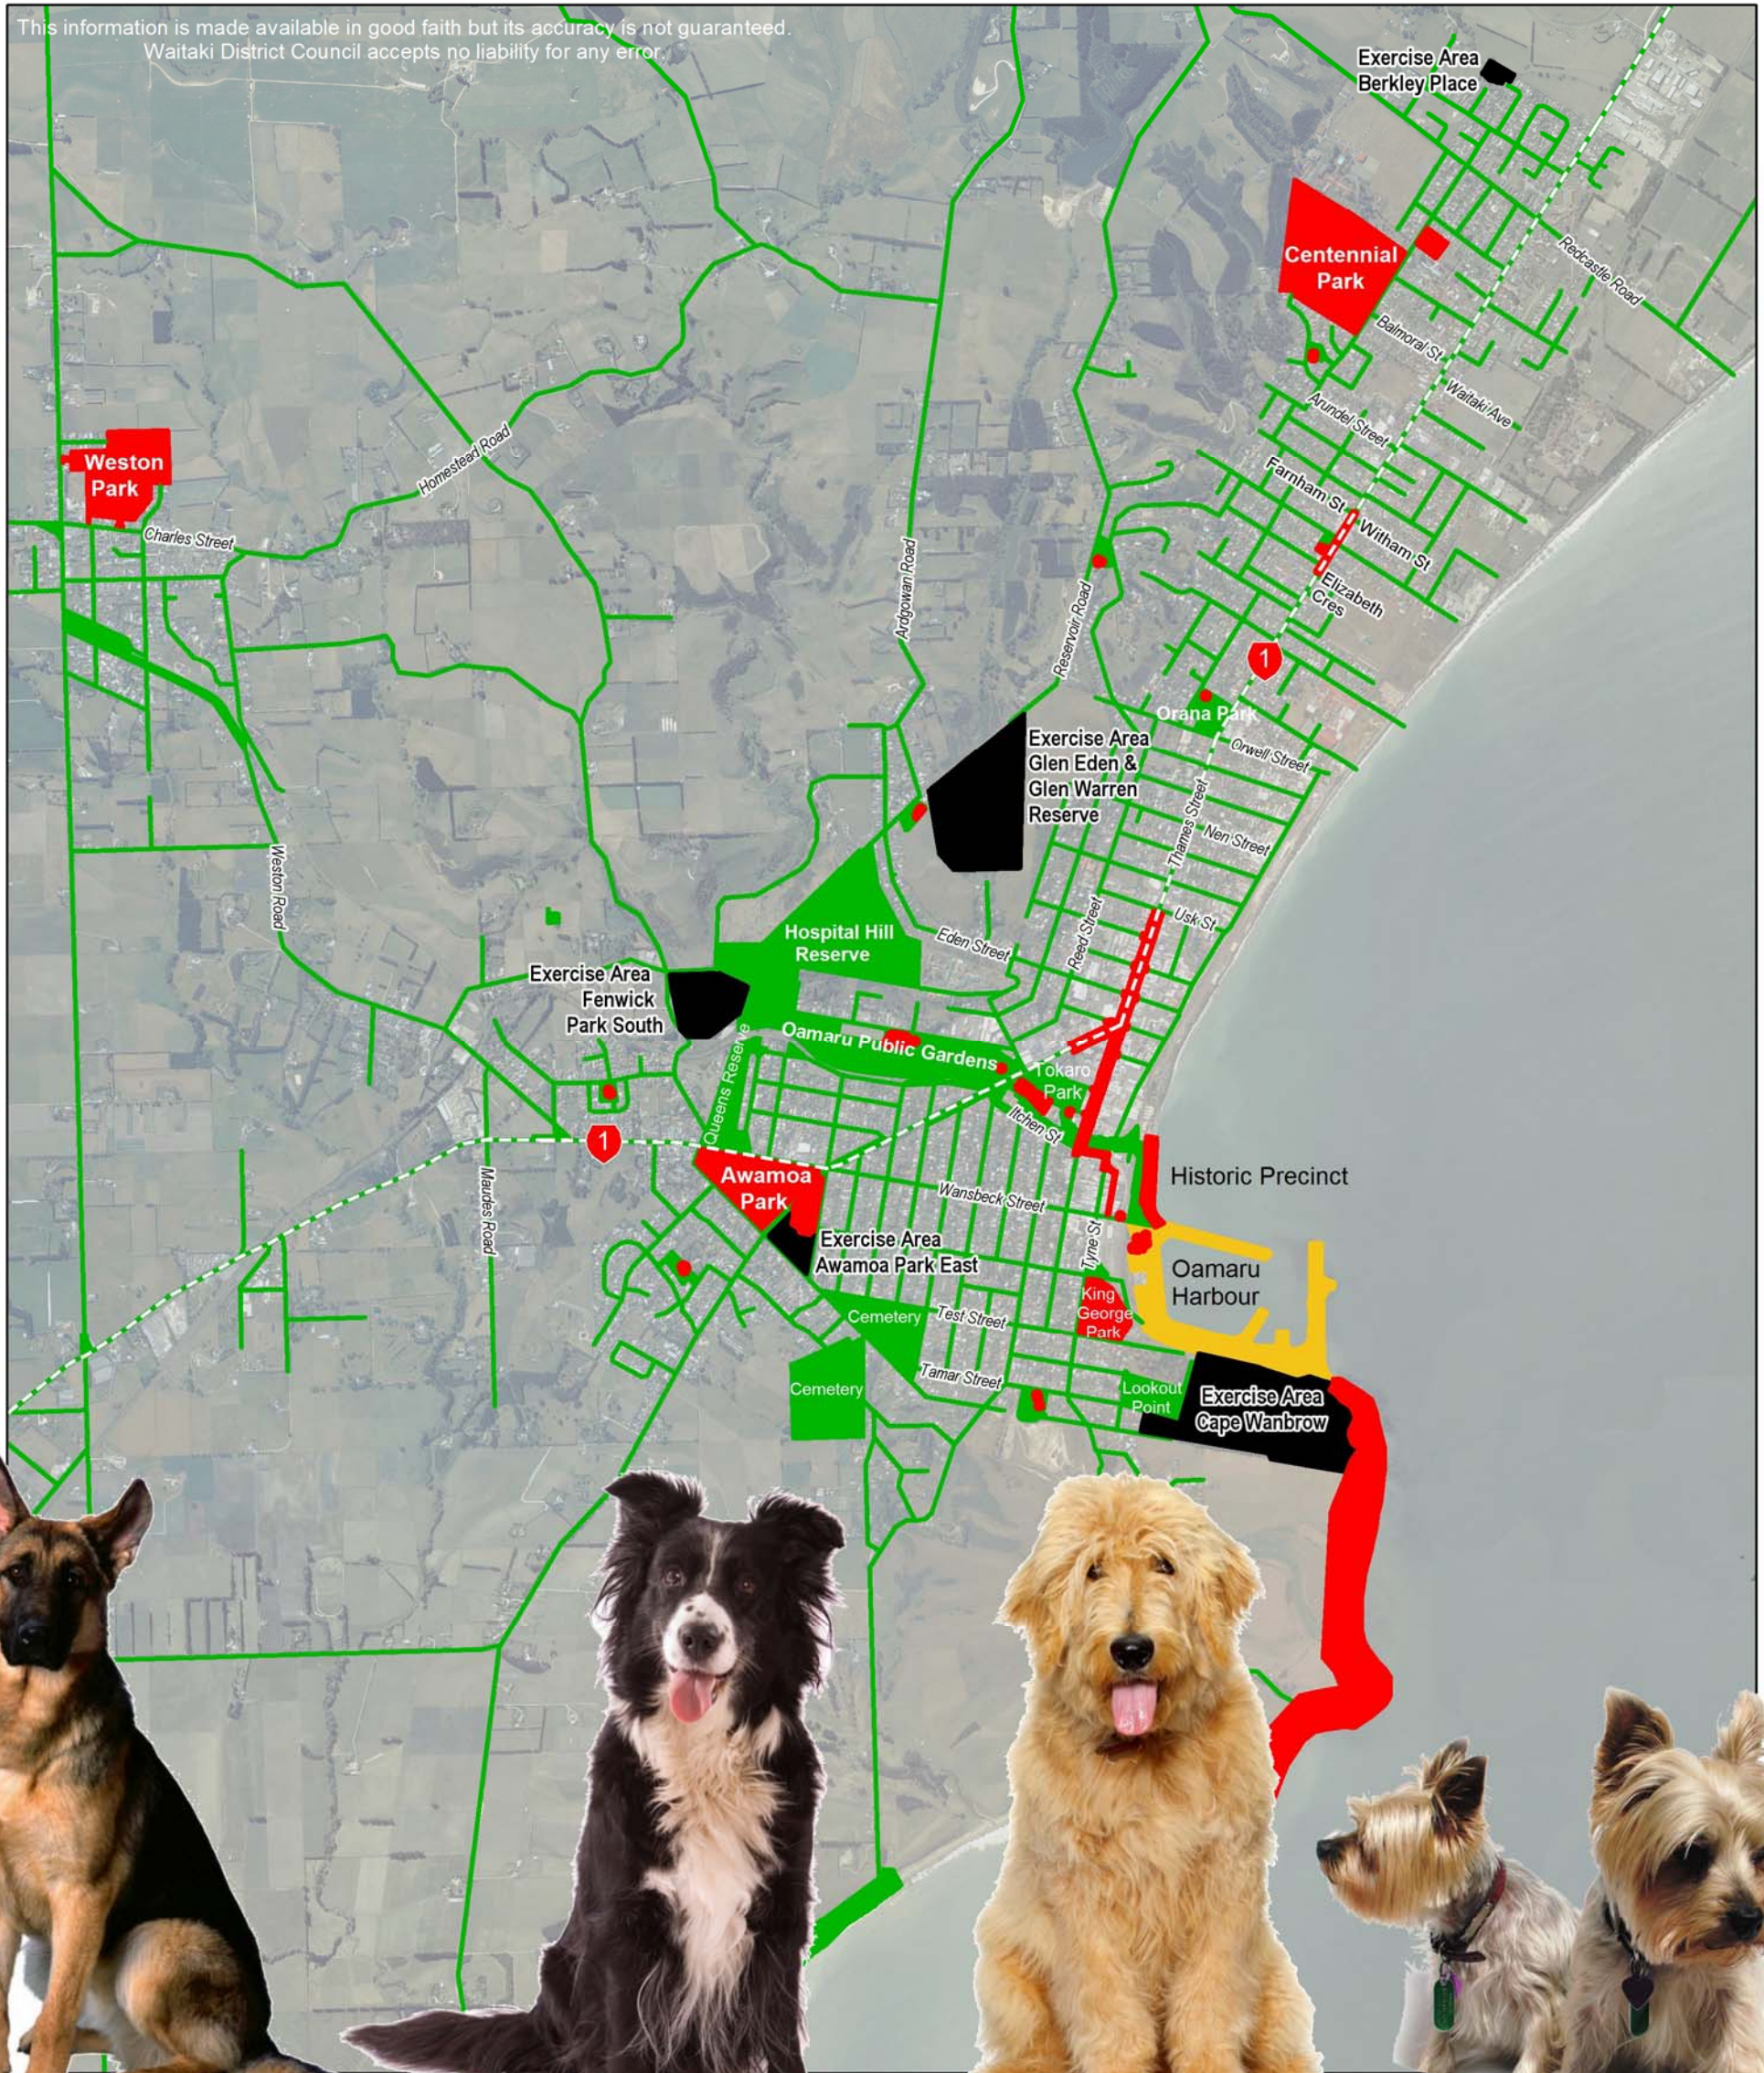

This information is made available in good faith but its accuracy is not guaranteed.  
 Waitaki District Council accepts no liability for any error.

**On-Lead Only  
Dog Areas**

All public streets and  
all grazed Council Reserves

**Off-Lead Dog  
Exercise Areas**

Dogs must be on a lead if stock is  
grazing in a public reserve  
Dogs are prohibited in grazed public  
reserves during the lambing season

**On-Lead from  
Sunrise to Sunset**

Oamaru Harbour Coastal Area

**Dogs  
Prohibited**

Commercial Areas, all sportsgrounds,  
within 10m of childrens play equipment  
on Council managed reserves,  
within 10m of protected wildlife colonies  
and in all relevant reserves during  
lambing season