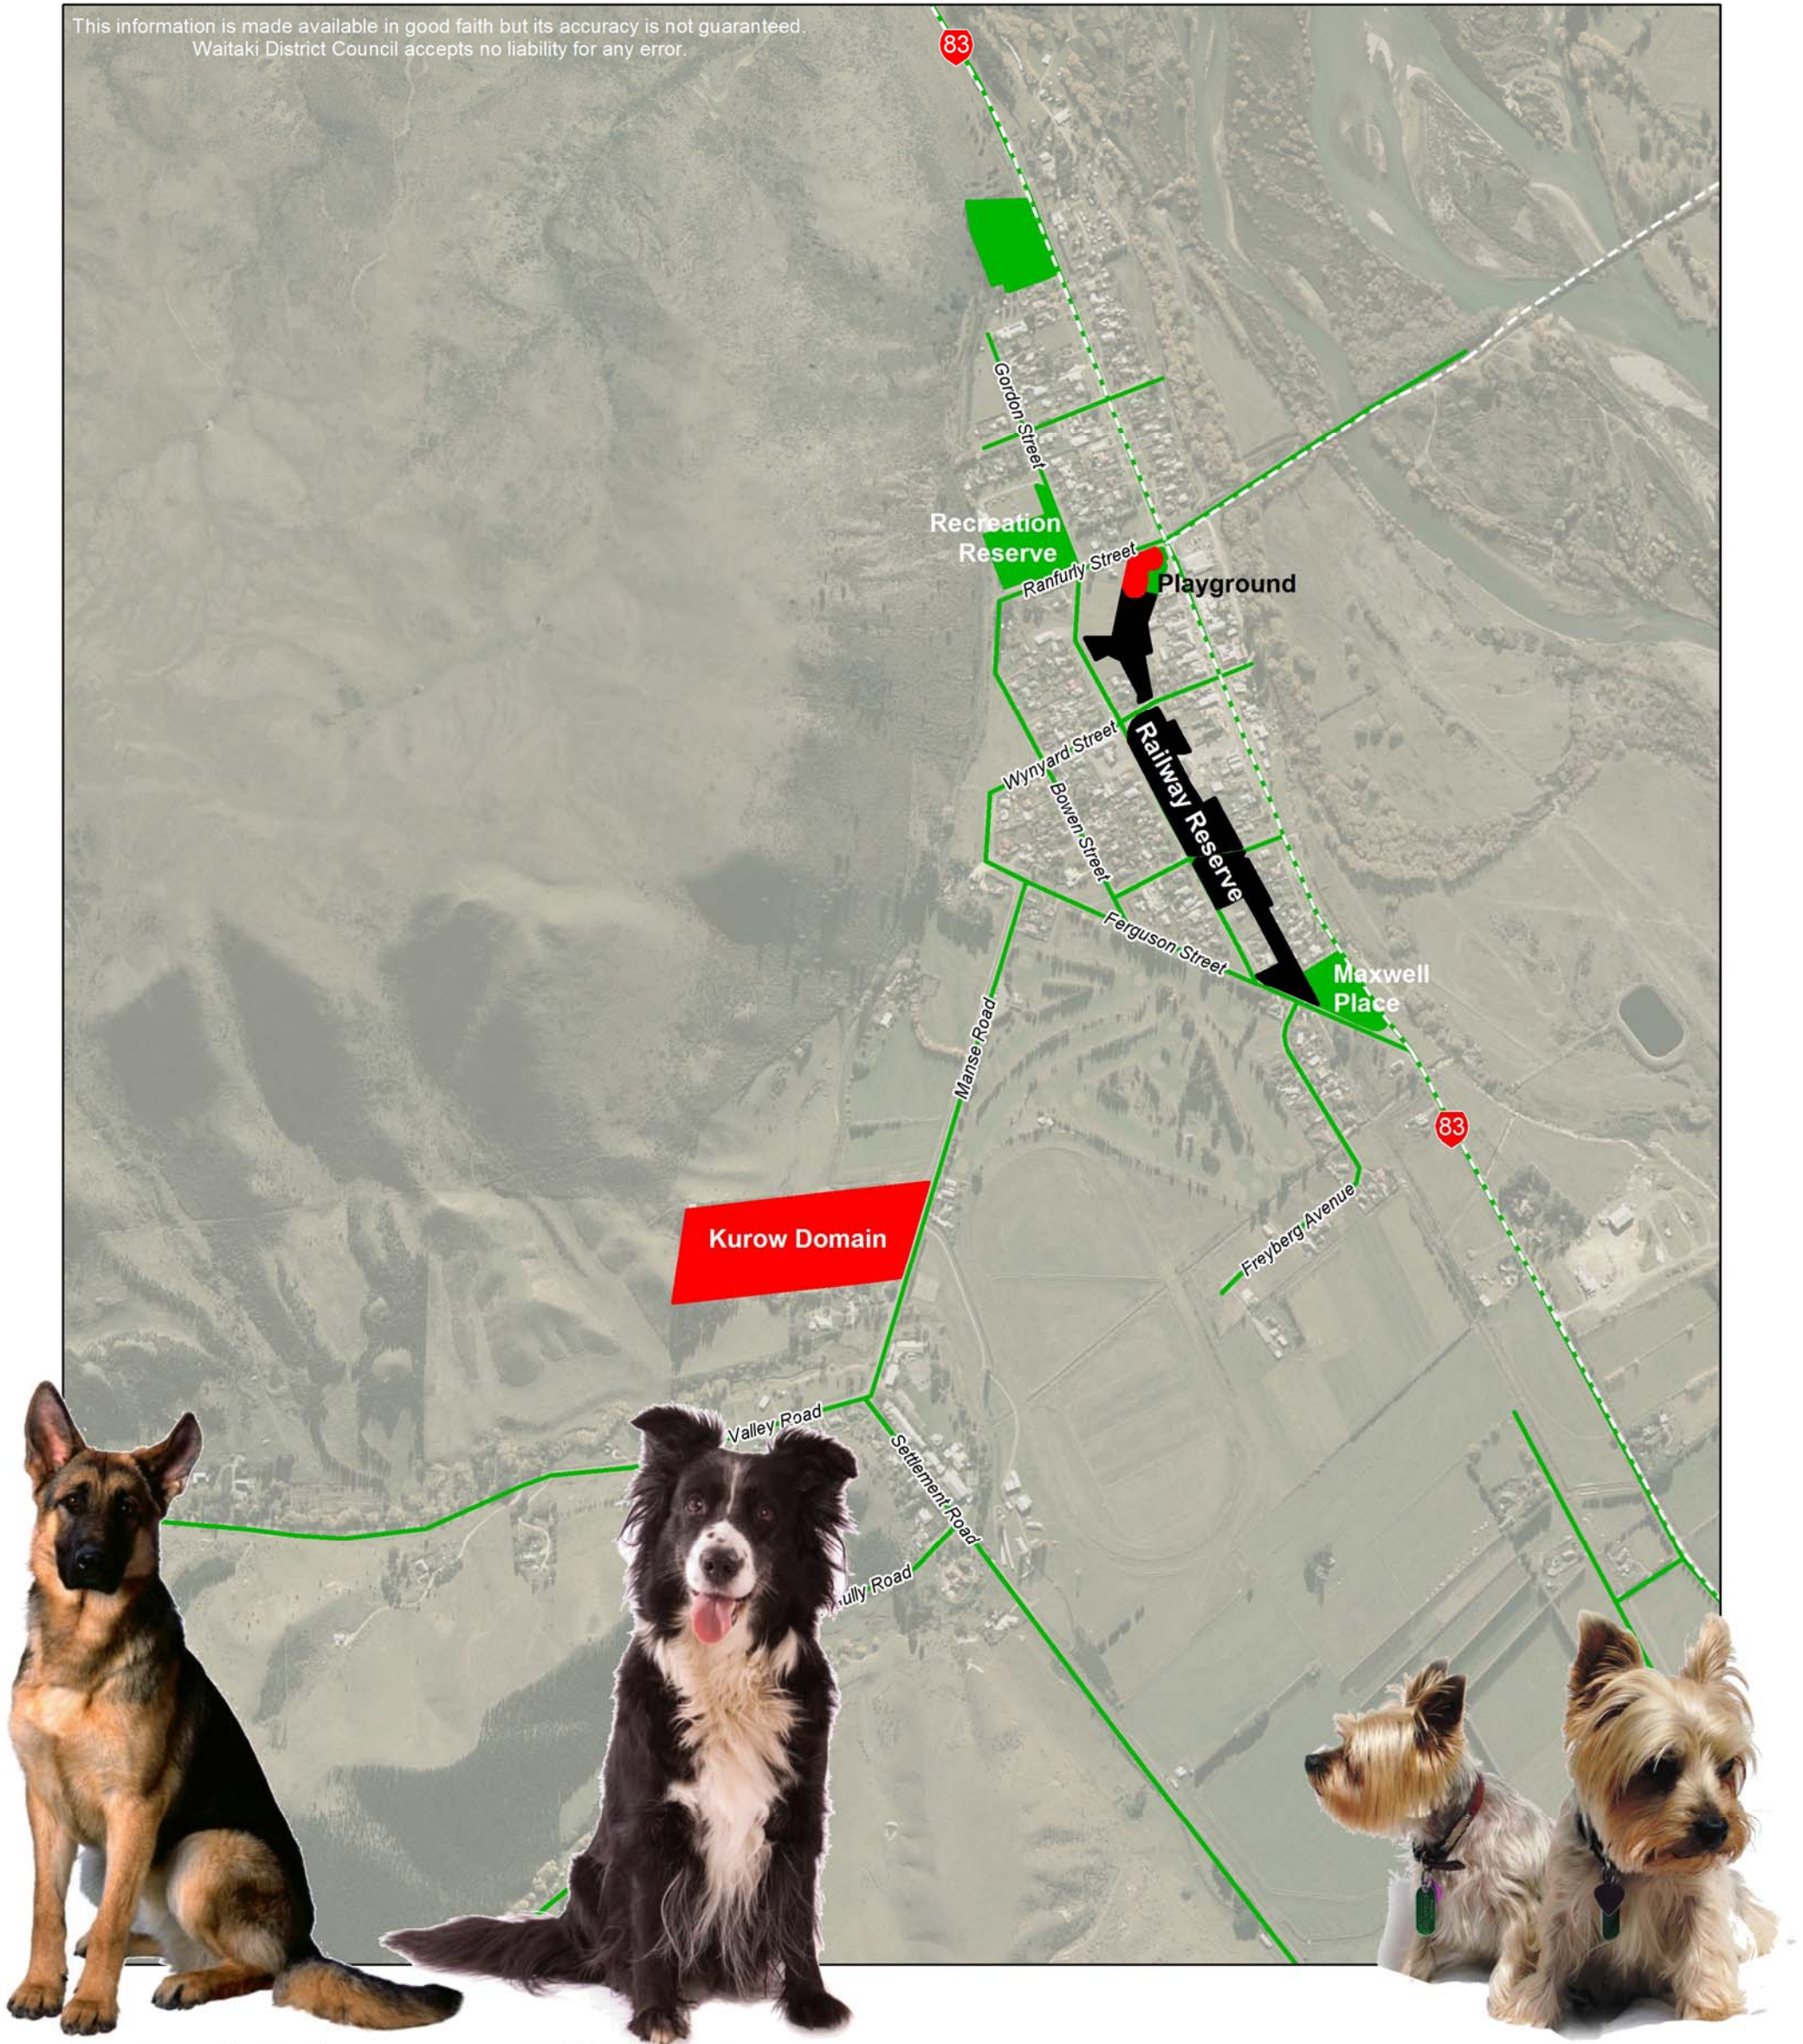

This information is made available in good faith but its accuracy is not guaranteed.
 Waitaki District Council accepts no liability for any error.

**On Lead Only
Dog Areas**

All public streets and
all grazed Council Reserves

**Off-Lead Dog
Exercise Areas**

Dogs must be on a lead if stock is
grazing in a public reserve
Dogs are prohibited in grazed public
reserves during the lambing season

**Dogs
Prohibited**

Commercial Areas, all sportsgrounds,
within 10m of childrens play equipment
on Council managed reserves,
within 10m of protected wildlife colonies
and in all relevant reserves during
lambing season

**Where can I walk my dog
in Kurow?**

For more details visit www.waitaki.govt.nz for the
Waitaki Dog Bylaw 2014 and Waitaki Dog Control Policy 2014

Waitaki

DISTRICT COUNCIL
TE KAUNIHERA Ā ROHE O WAITAKI