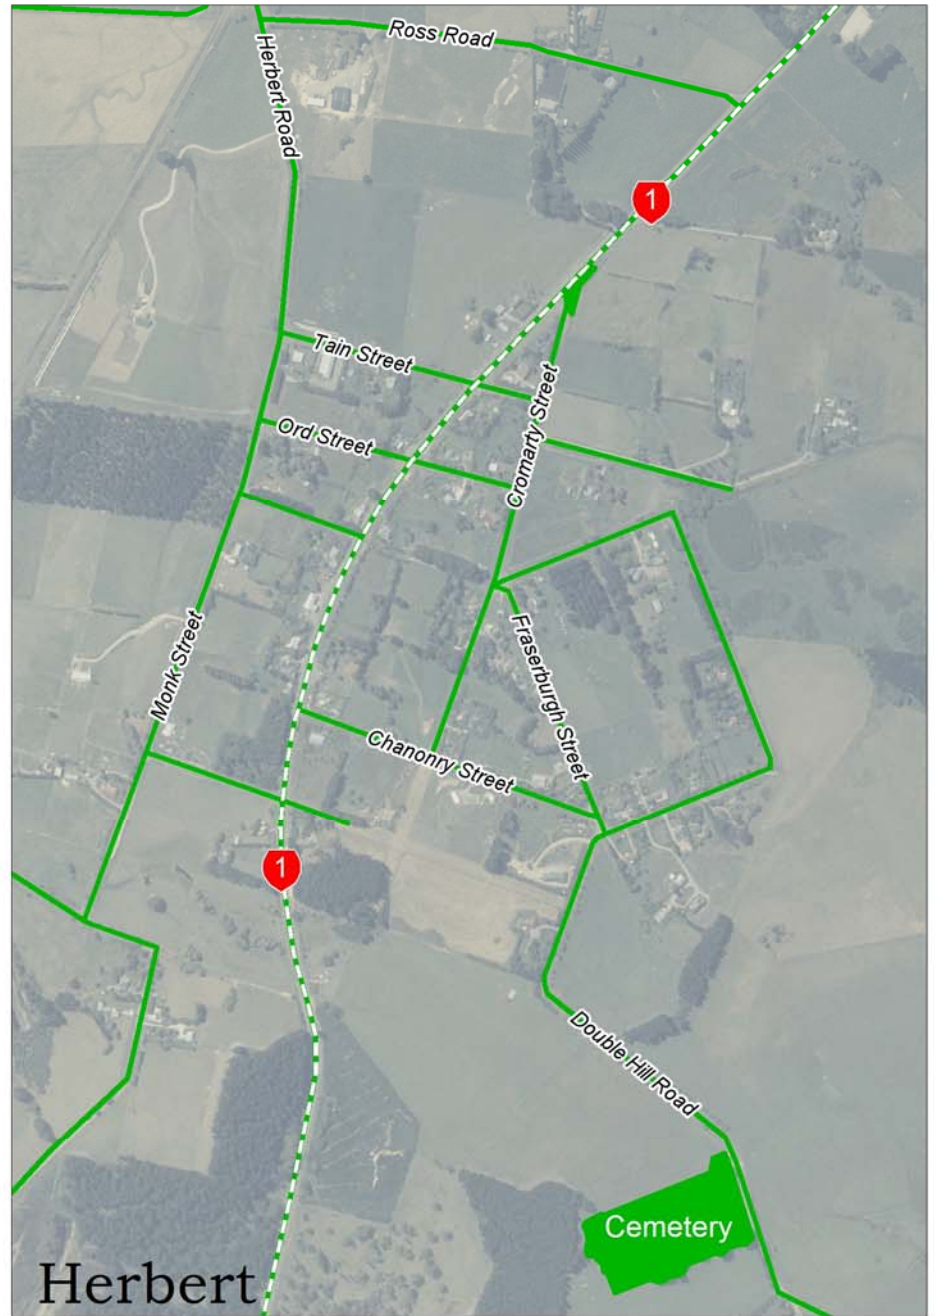

This information is made available in good faith but its accuracy is not guaranteed.
Waitaki District Council accepts no liability for any error.

On Lead Only Dog Areas

All public streets and
all grazed Council Reserves