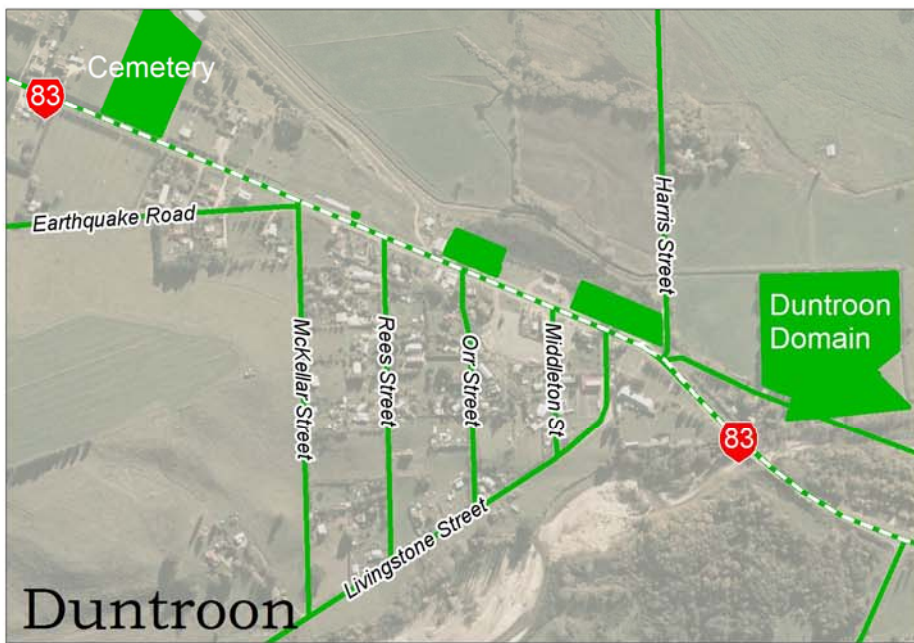

This information is made available in good faith but its accuracy is not guaranteed.
Waitaki District Council accepts no liability for any error.

On Lead Only Dog Areas

All public streets and
all grazed Council Reserves

Where can I walk my dog in Corriedale townships?

For more details visit www.waitaki.govt.nz for the
Waitaki Dog Bylaw 2014 and Waitaki Dog Control Policy 2014

Waitaki

DISTRICT COUNCIL
TE KAUNIHERA Ā ROHE O WAITAKI