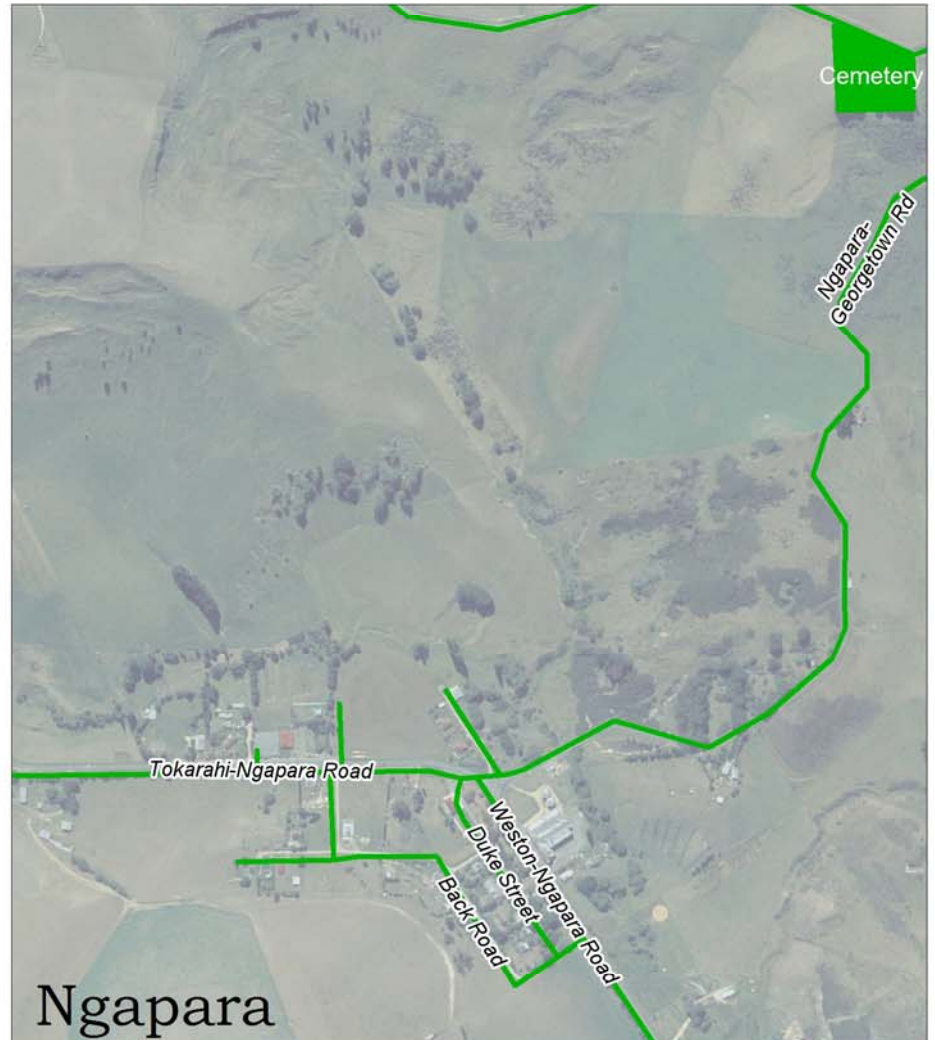

This information is made available in good faith but its accuracy is not guaranteed.
Waitaki District Council accepts no liability for any error.

On Lead Only Dog Areas

All public streets and
all grazed Council Reserves

Where can I walk my dog in Corriedale townships?

For more details visit www.waitaki.govt.nz for the
Waitaki Dog Bylaw 2014 and Waitaki Dog Control Policy 2014

Waitaki

DISTRICT COUNCIL
TE KAUNIHERA Ā ROHE O WAITAKI