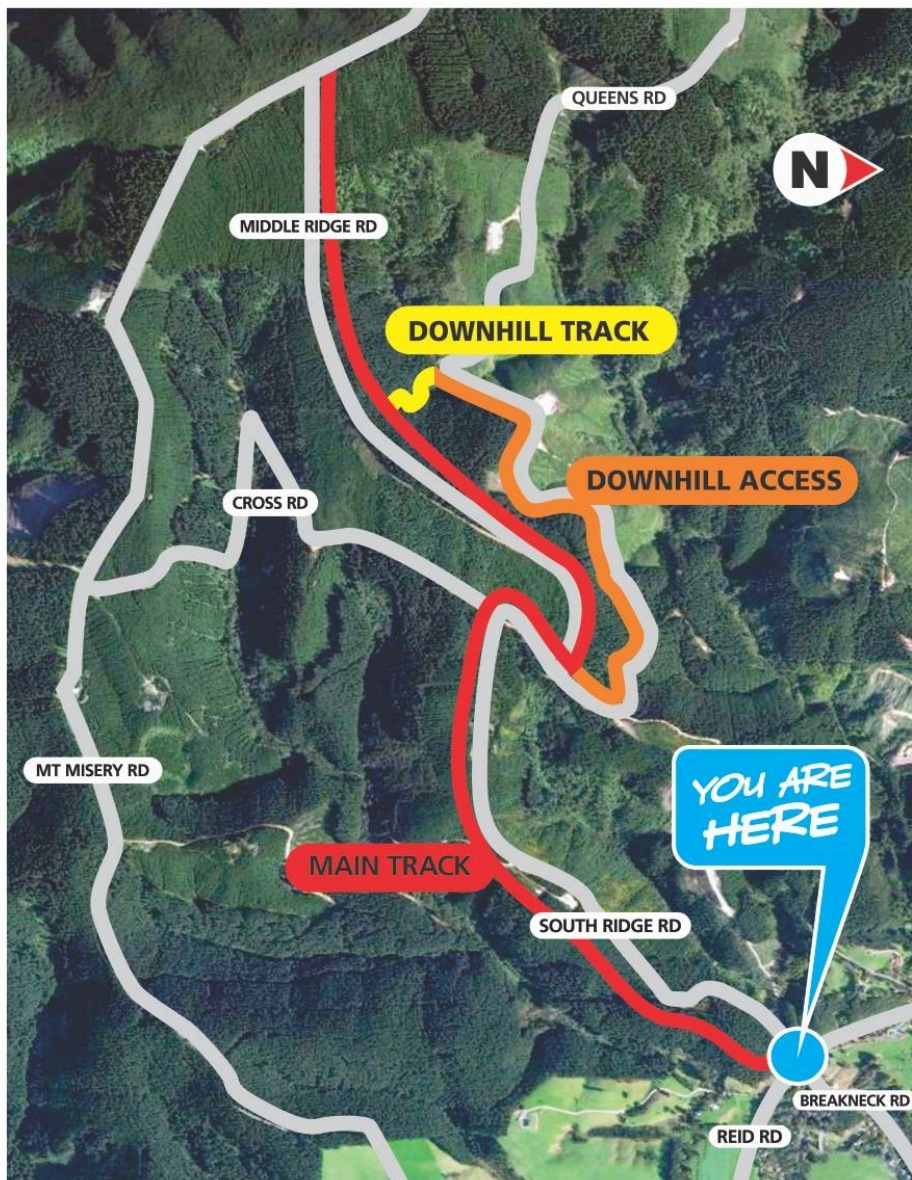

HERBERT FOREST MOUNTAIN BIKE TRACKS

PERMIT NOT REQUIRED FOR USE
OF THESE MOUNTAIN BIKE TRACKS.

**MOUNTAIN BIKE
ACCESS ONLY.**

**NO MOUNTAIN BIKING
ON WALKING TRACKS.**

Tracks built / maintained by Mountain Biking North Otago.