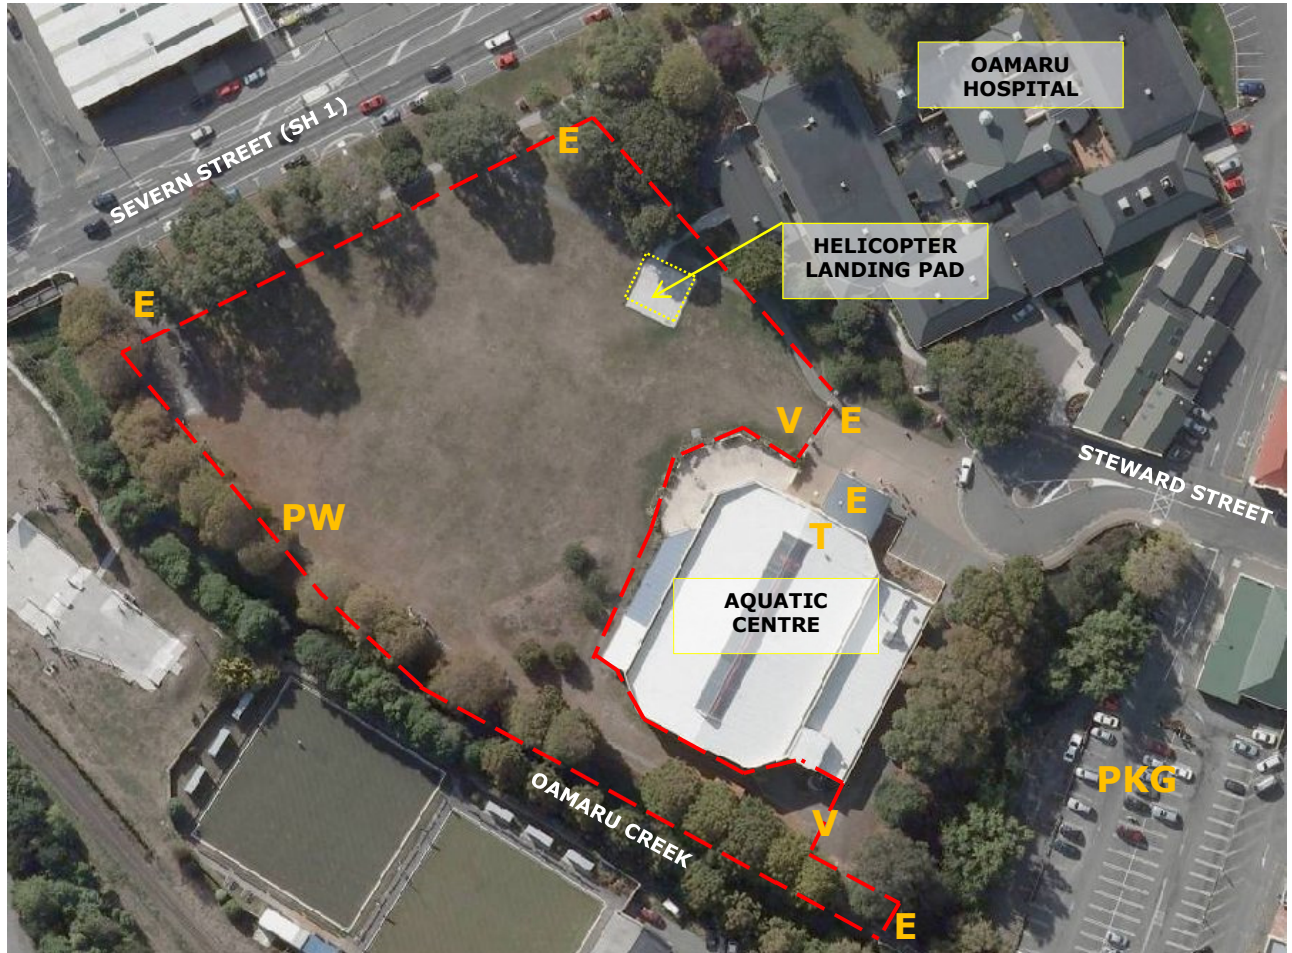

Takaro Park, Severn Street, Oamaru – Site Plan

KEY

- V** Vehicle Access (Requires Parks Key)
- E** Pedestrian/Cycle Entrances
- PW** Power Box
- PKG** Car Parking
- T** Toilets