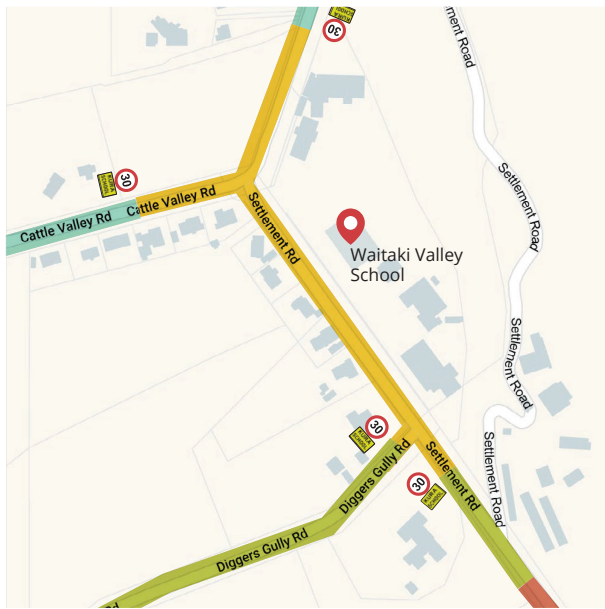

Hampden School

- 30km/h School Zone
- 50km/h Zone
- 60km/h Zone
- 70km/h Zone
- 100km/h Zone

Disclaimer: Zone maps are indicative only

Ōmārama School

Waitaki Valley School

Totara School

Weston School