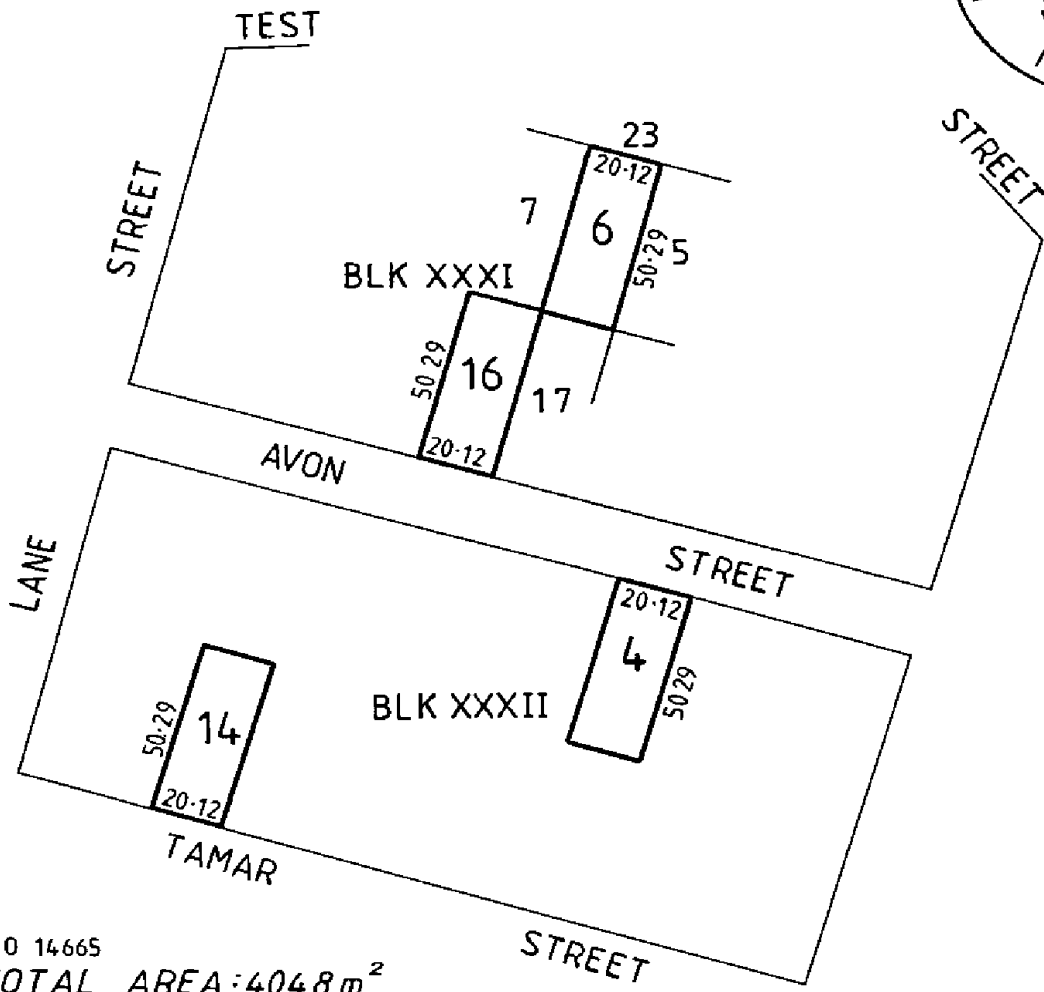

Prior References

OT241/150

Estate Fee Simple
Area 4048 square metres more or less
Legal Description Section 6 and Section 16 Block XXXI
Town of Oamaru and Section 4 and
Section 14 Block XXXII Town of Oamaru

Registered Owners

Waitaki District Council

Interests

SO 14665
TOTAL AREA: 4048 m²
14/7/18