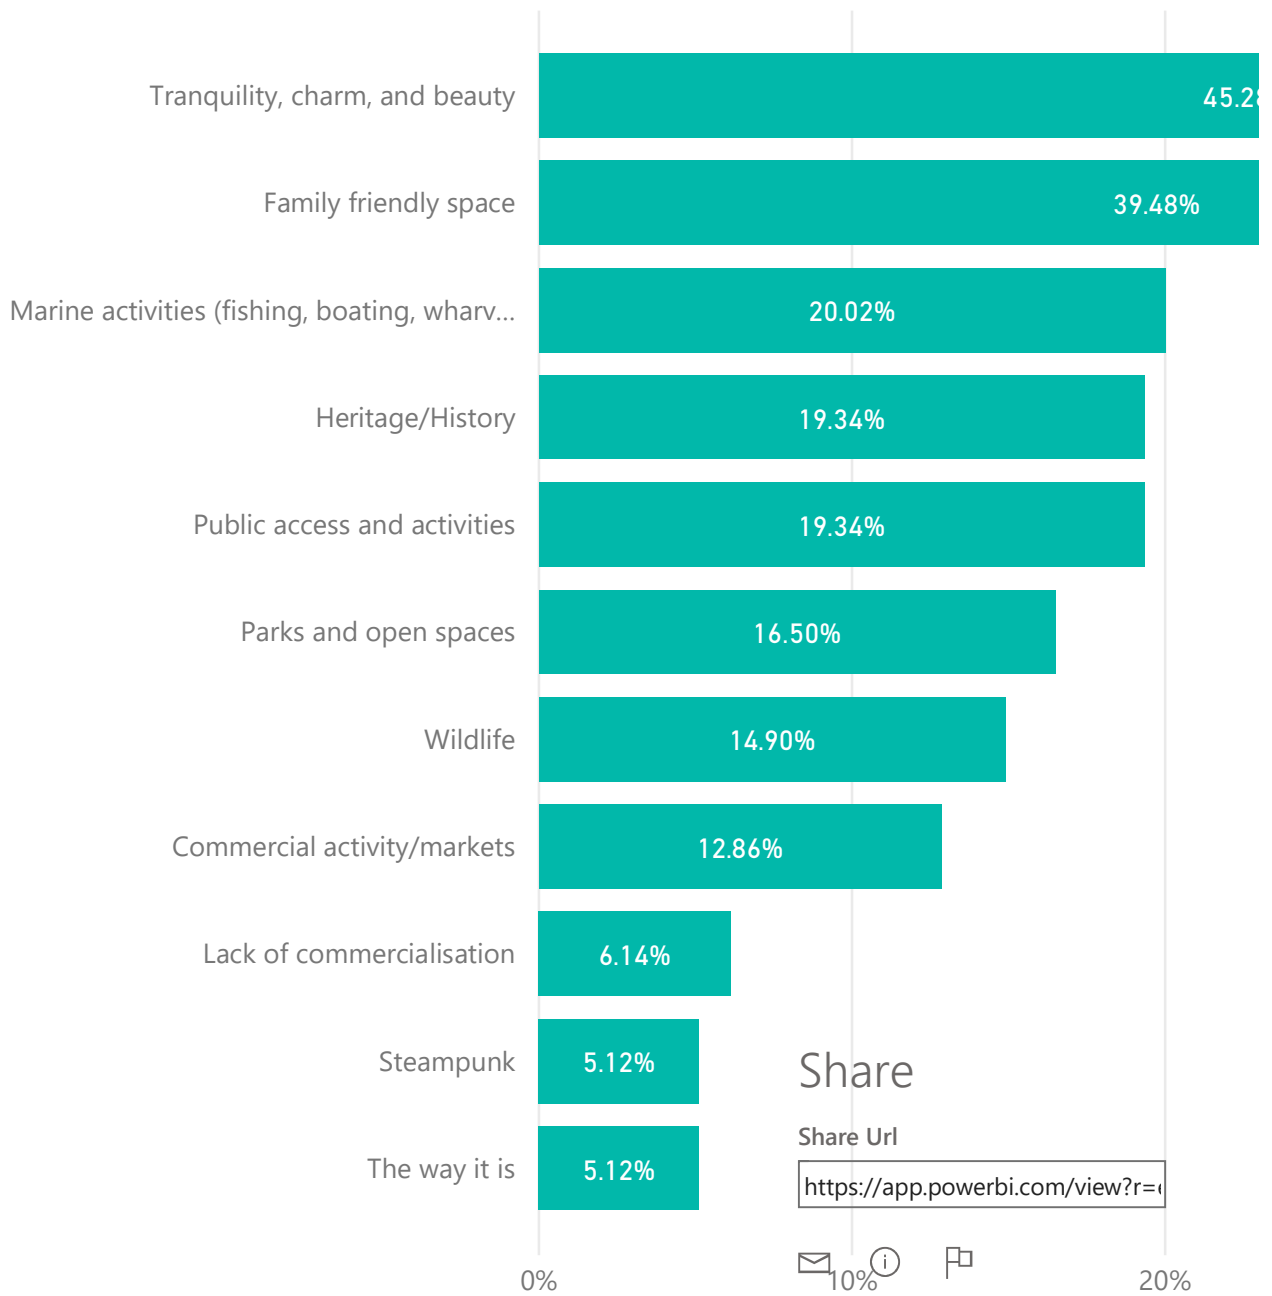

What do you like most about the Oamaru Ha

Total number of respondents

878

Themes

Share

Share Url

<https://app.powerbi.com/view?r=...>

10% 20%

What would you most like to see changed at Oamaru Harbour Area?

Total number of respondents

878

Themes

Share

Share Url

<https://app.powerbi.com/view?r=...>

0% 5% 10% 15%

Looking ahead, in 30 years what do you want the Oar area to look like and how do you think it should funct

Total number of respondents

878

Themes

Share

Share Url

<https://app.powerbi.com/view?r=...>

5% ⓘ