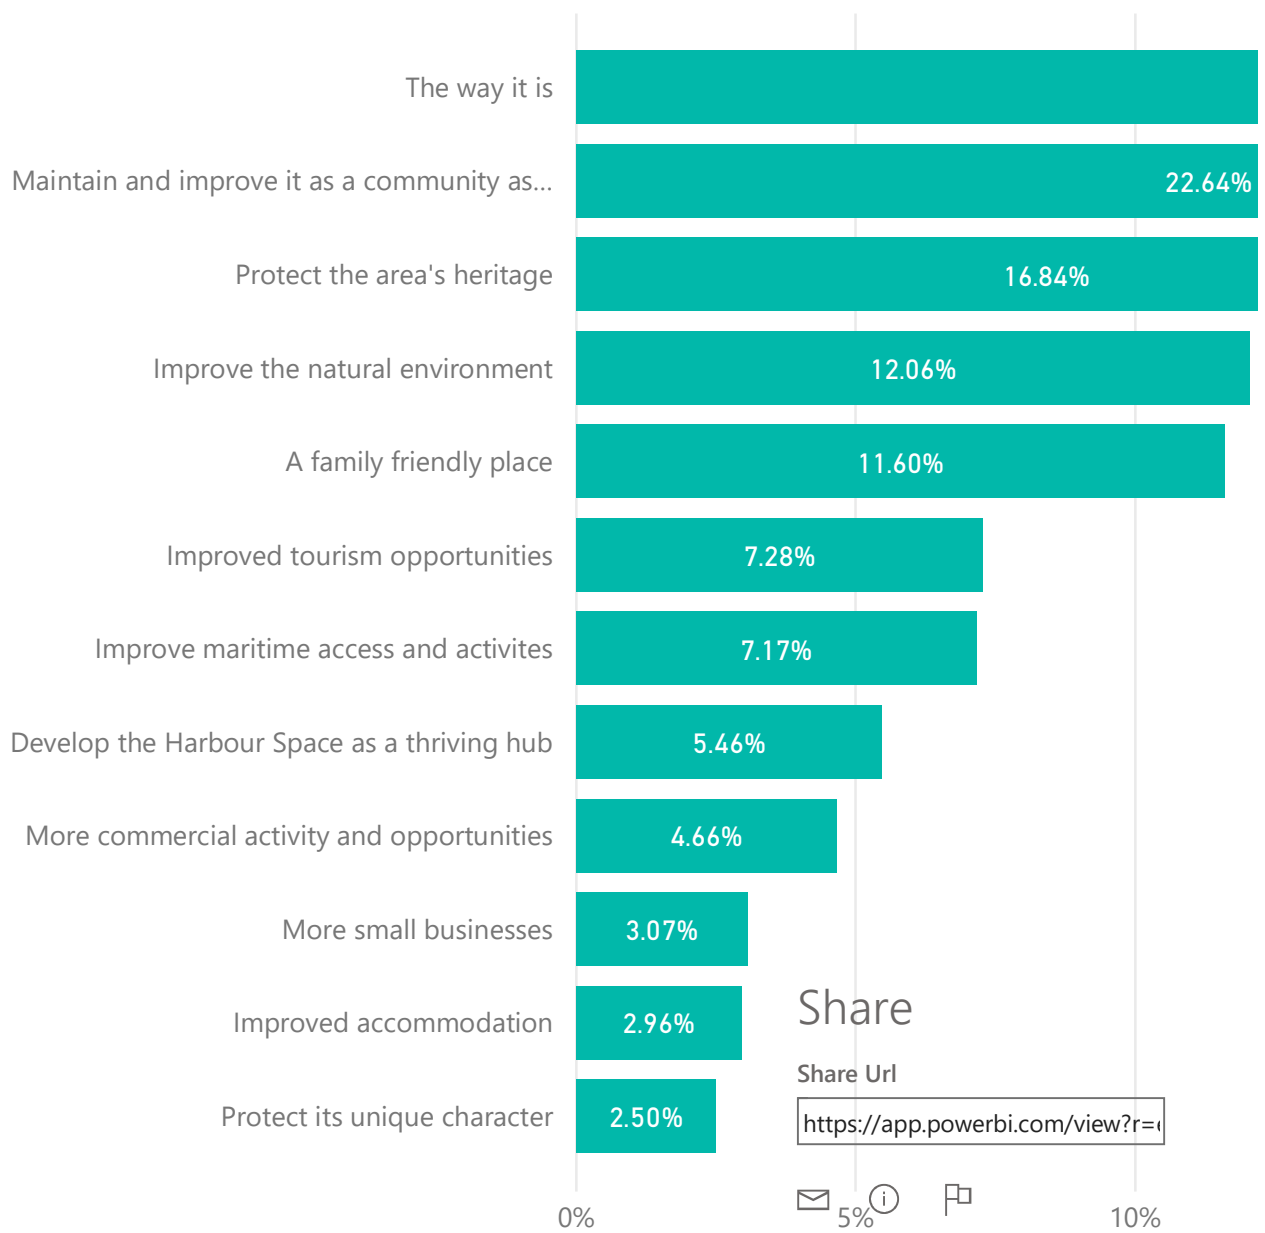

What do you like most about the Oamaru Ha

Total number of respondents

878

Themes

Share

Share Url

<https://app.powerbi.com/view?r=...>

10% 20%

What would you most like to see changed at Oamaru Harbour Area?

Total number of respondents

878

Themes

Share

Share Url

<https://app.powerbi.com/view?r=...>

0% 5% 10% 15%

Looking ahead, in 30 years what do you want the Oar area to look like and how do you think it should funct

Total number of respondents

878

Themes

Share

Share Url

<https://app.powerbi.com/view?r=...>

5% ⓘ