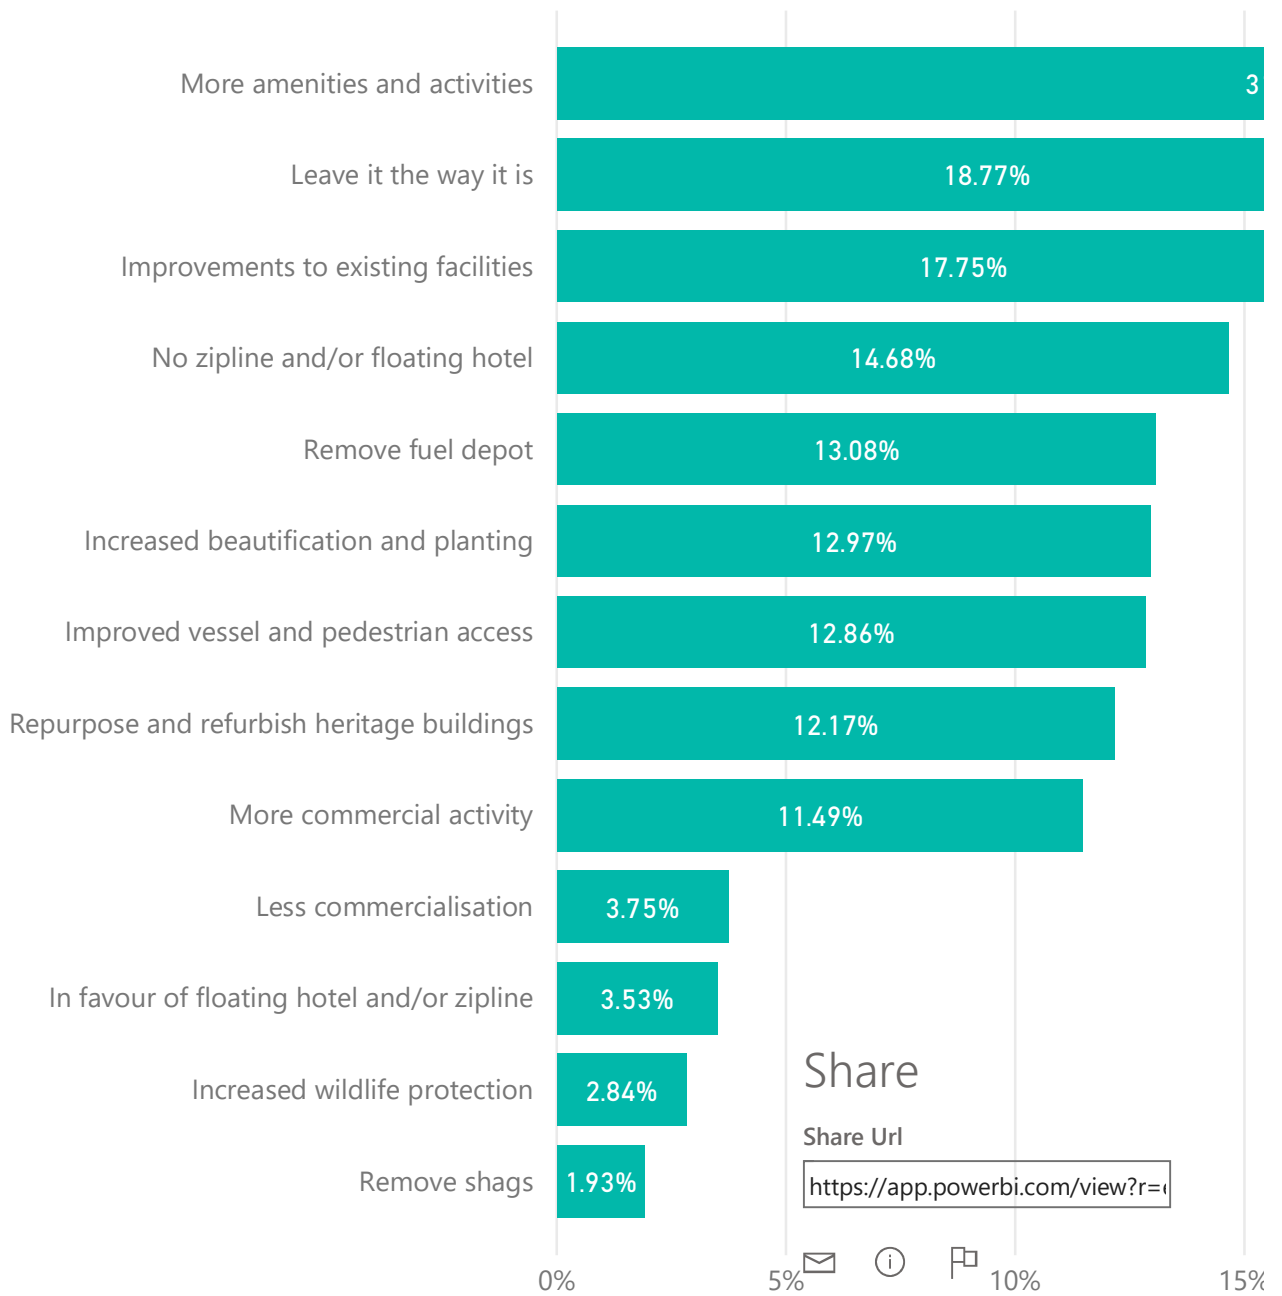

What do you like most about the Oamaru Ha

Total number of respondents

878

Themes

Share

Share Url

<https://app.powerbi.com/view?r=...>

10% 20%

What would you most like to see changed at Oamaru Harbour Area?

Total number of respondents

878

Themes

Share

Share Url

<https://app.powerbi.com/view?r=...>

0% 5% 10% 15%

Looking ahead, in 30 years what do you want the Oar area to look like and how do you think it should funct

Total number of respondents

878

Themes

Share

Share Url

<https://app.powerbi.com/view?r=...>

5% ⓘ